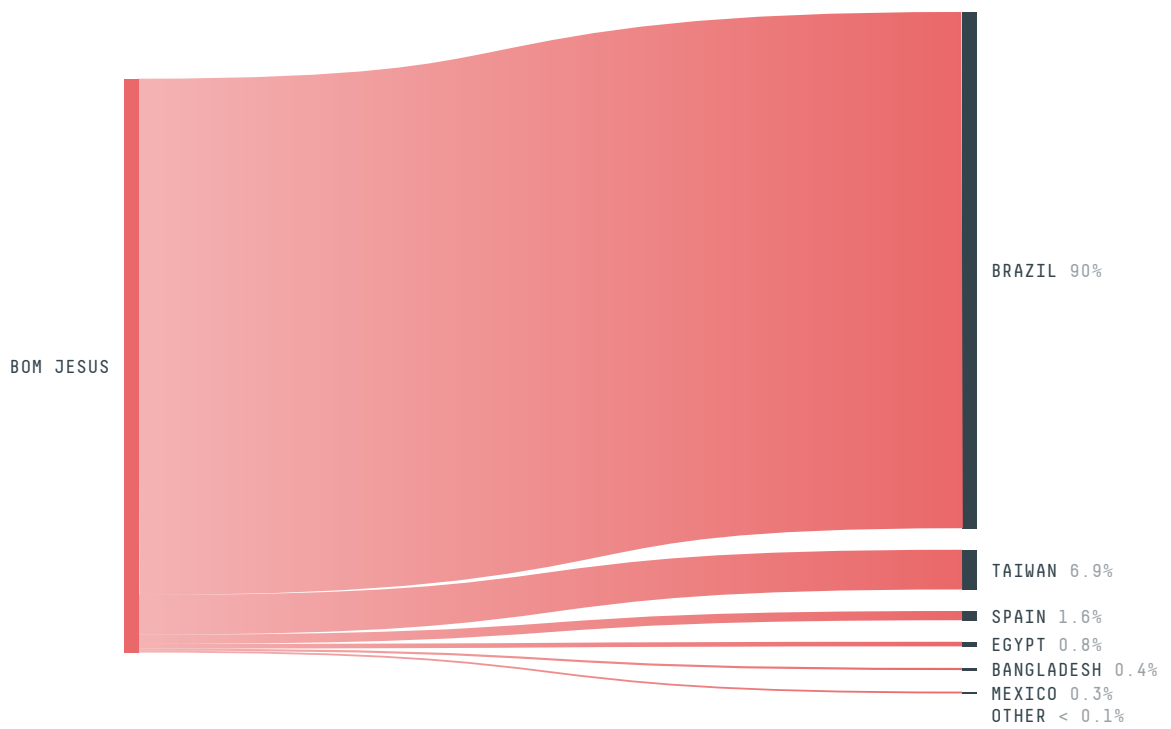

TOP IMPORTING COUNTRIES OF CORN FROM BOM JESUS IN 2017