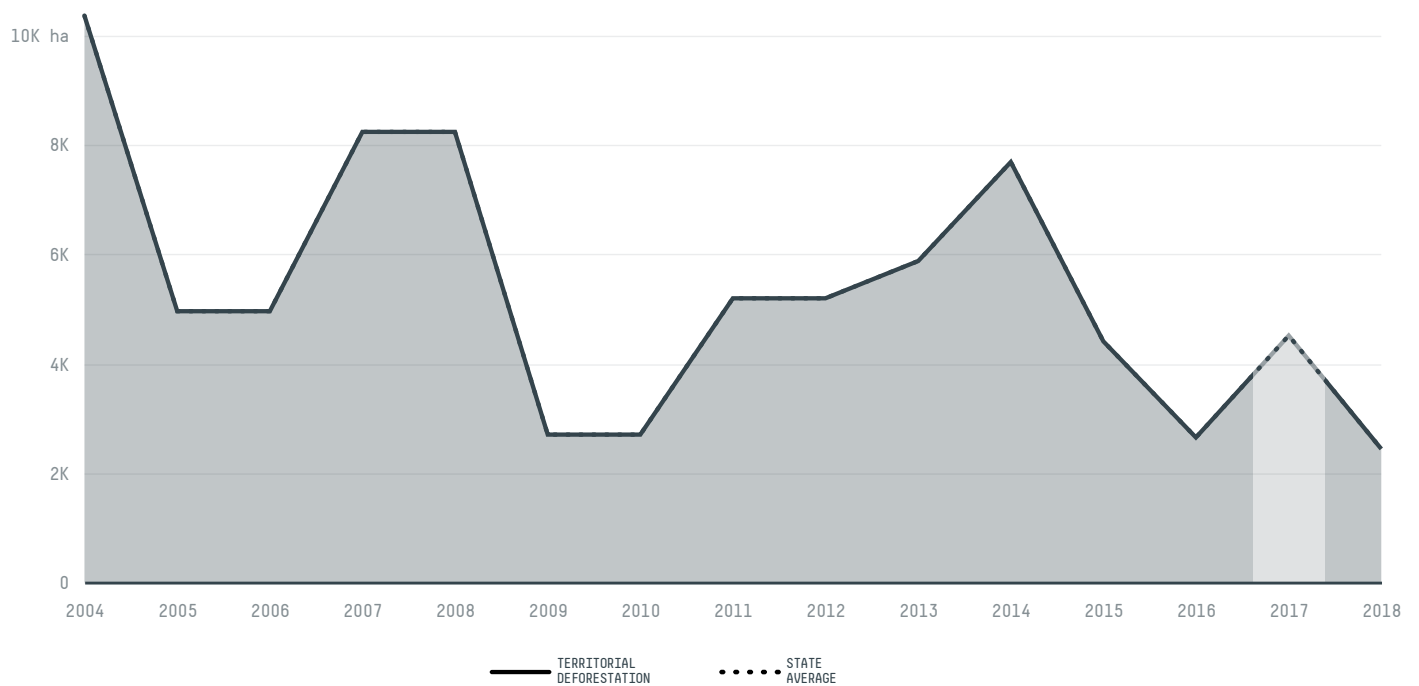

SOCIO-ECONOMIC INDICATORS	SCORE
Human Development Index	0.668 /1
GDP per capita	- USD/capita
GDP from agriculture	- %
Smallholder dominance	7 %
Reported cases of forced labour	-
Population	23,826
Reported cases of land conflicts	2
TERRITORIAL GOVERNANCE	SCORE
Legal Reserve deficit	5,109.4 ha
Legal Reserve deficit as a % of private land	1.6 %
Protected vegetation in private land	56,944.5 ha
Unprotected vegetation in private land	148,090.3 ha

DEFORESTATION TRAJECTORY OF BOM JESUS