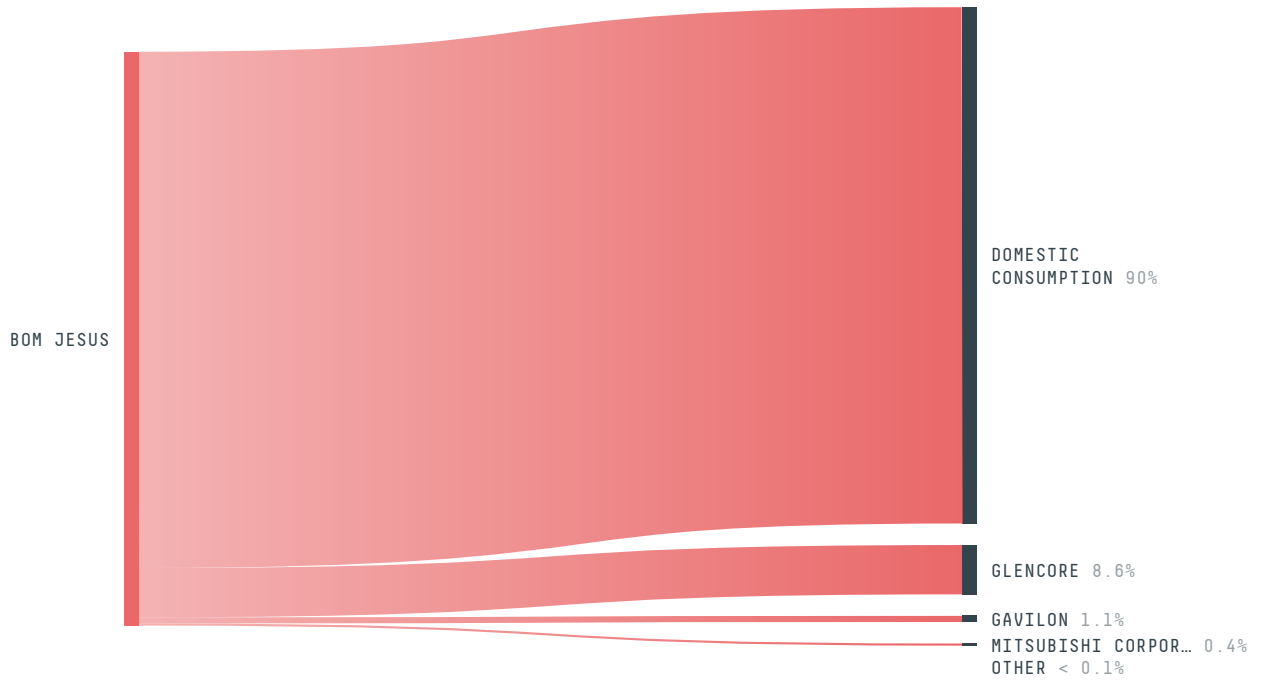

TOP TRADERS OF CORN IN BOM JESUS IN 2017