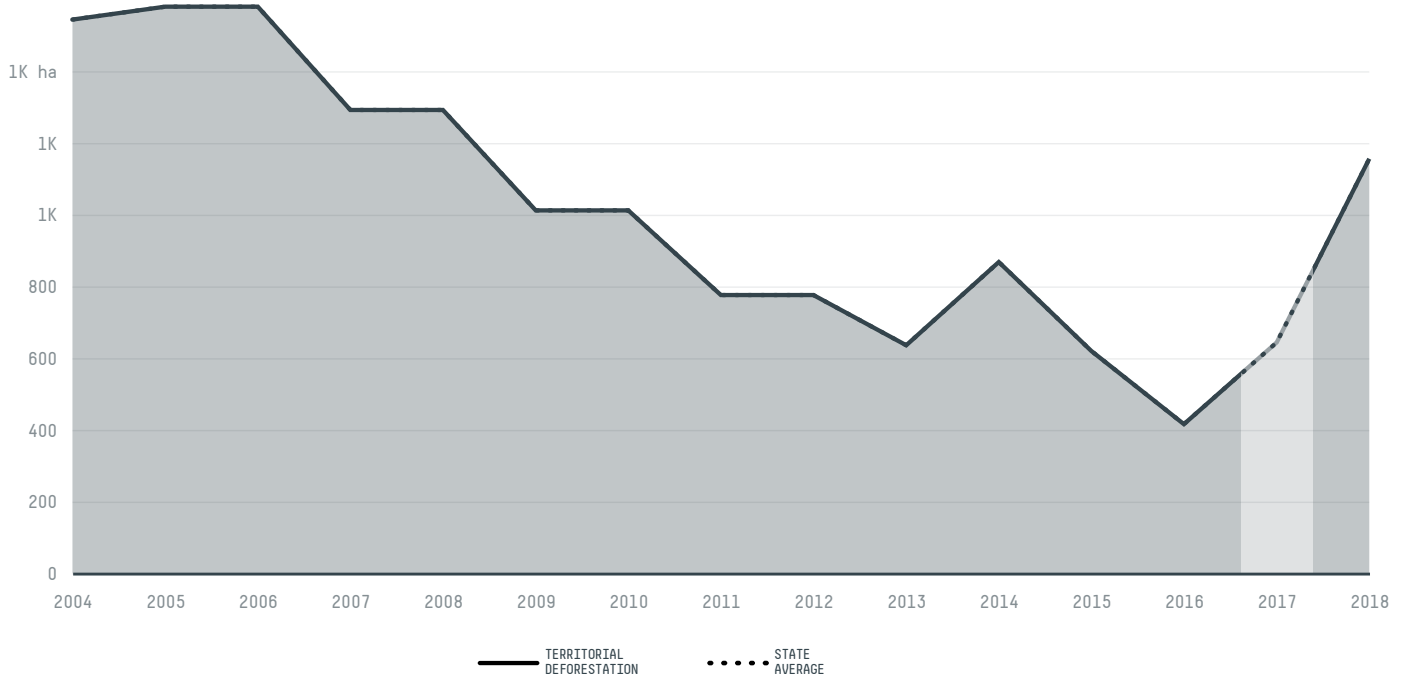

SOCIO-ECONOMIC INDICATORS	SCORE
Human Development Index	0.538 /1
GDP per capita	- USD/capita
GDP from agriculture	- %
Smallholder dominance	90 %
Reported cases of forced labour	-
Population	10,657
Reported cases of land conflicts	-

TERRITORIAL GOVERNANCE	SCORE
Legal Reserve deficit	465.2 ha
Legal Reserve deficit as a % of private land	1.4 %
Protected vegetation in private land	11,914.2 ha
Unprotected vegetation in private land	14,294.6 ha

DEFORESTATION TRAJECTORY OF SENADOR ALEXANDRE COSTA