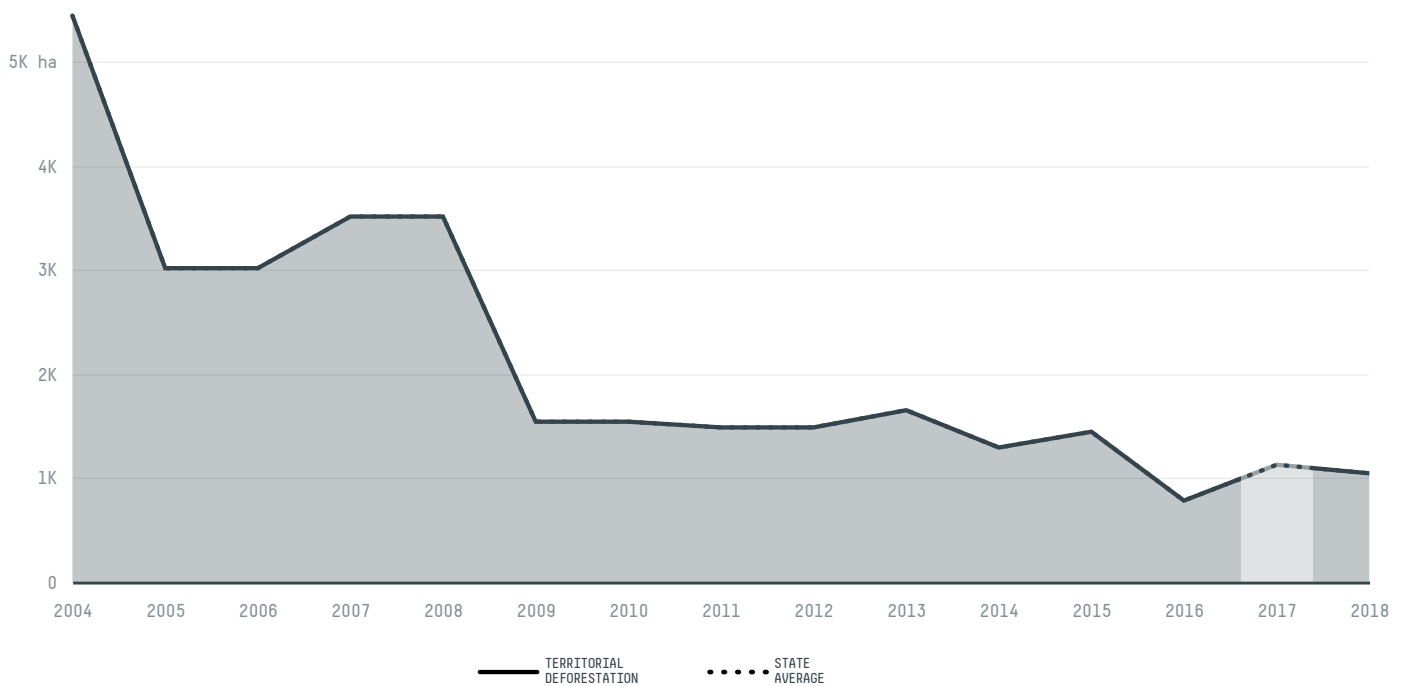

SOCIO-ECONOMIC INDICATORS	SCORE
Human Development Index	0.582 /1
GDP per capita	- USD/capita
GDP from agriculture	- %
Smallholder dominance	80 %
Reported cases of forced labour	-
Population	33,725
Reported cases of land conflicts	-
TERRITORIAL GOVERNANCE	SCORE
Legal Reserve deficit	1,651.5 ha
Legal Reserve deficit as a % of private land	4.7 %
Protected vegetation in private land	15,488.4 ha
Unprotected vegetation in private land	1,061.1 ha

DEFORESTATION TRAJECTORY OF SAO DOMINGOS DO MARANHAO