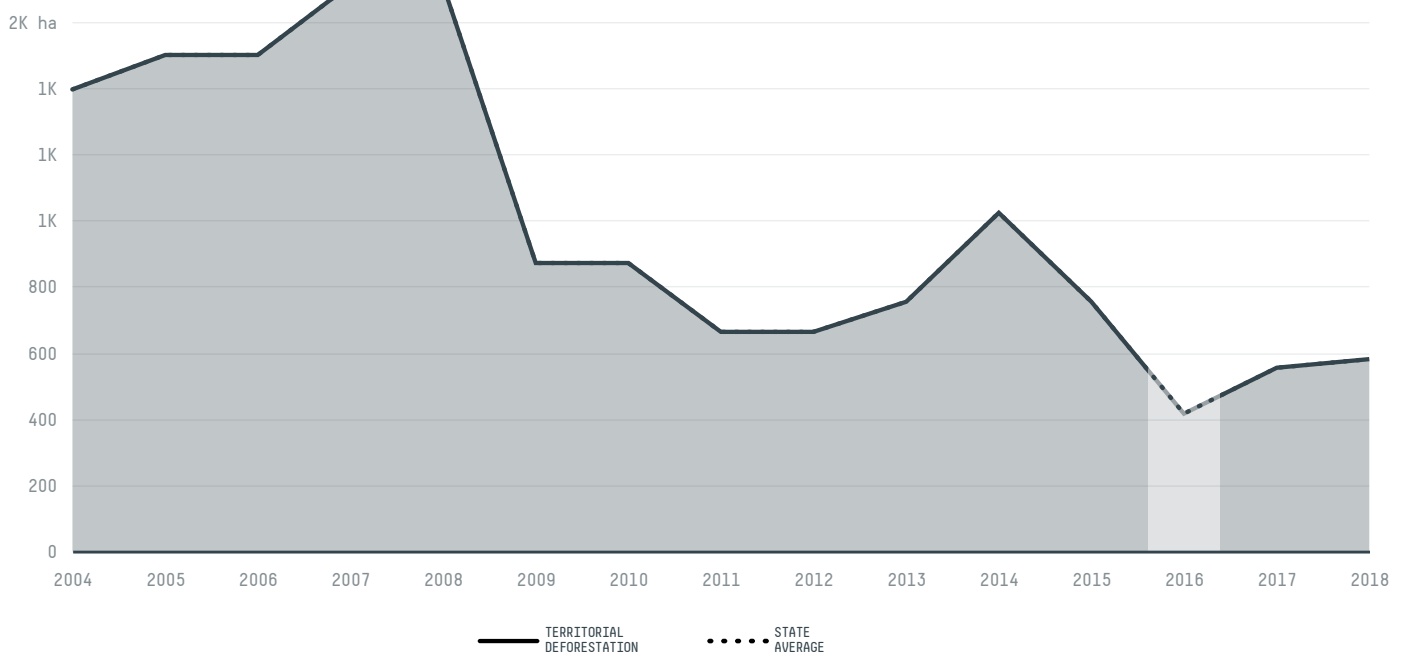

SOCIO-ECONOMIC INDICATORS	SCORE
Human Development Index	0.544 /1
GDP per capita	1,841 USD/capita
GDP from agriculture	15.5 %
Smallholder dominance	87 %
Reported cases of forced labour	-
Population	7,532
Reported cases of land conflicts	-
TERRITORIAL GOVERNANCE	SCORE
Legal Reserve deficit	0 ha
Legal Reserve deficit as a % of private land	0 %
Protected vegetation in private land	8,043.9 ha
Unprotected vegetation in private land	1,067.2 ha

DEFORESTATION TRAJECTORY OF GOVERNADOR LUIZ ROCHA