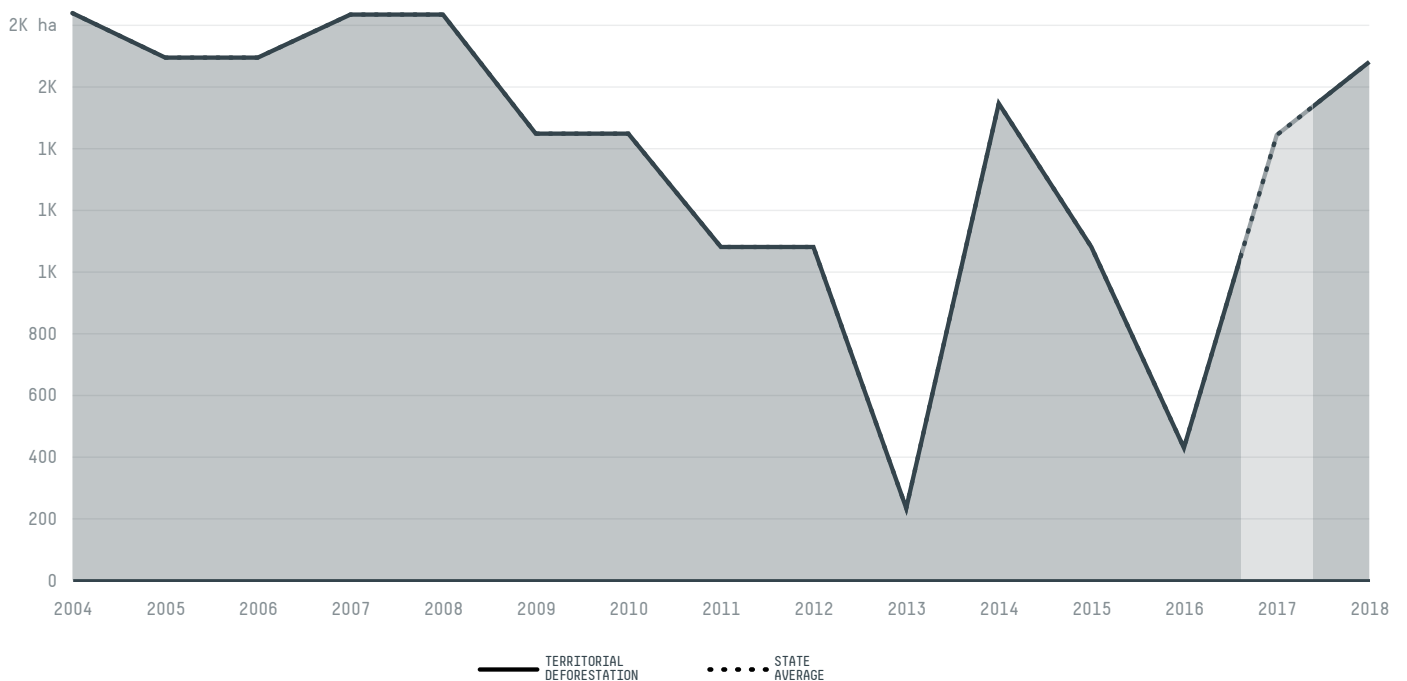

ENVIRONMENTAL INDICATORS	SCORE
Territorial deforestation	1,443 ha
Land-based CO2 emissions	591,089.9 t CO2
Water scarcity	2 /7
SOCIO-ECONOMIC INDICATORS	SCORE
Human Development Index	0.542 /1
GDP per capita	- USD/capita
GDP from agriculture	- %
Smallholder dominance	49 %
Reported cases of forced labour	2
Population	52,937
Reported cases of land conflicts	-
TERRITORIAL GOVERNANCE	SCORE
Legal Reserve deficit	0 ha
Legal Reserve deficit as a % of private land	0 %
Protected vegetation in private land	23,938.6 ha
Unprotected vegetation in private land	70,520.2 ha

DEFORESTATION TRAJECTORY OF VARGEM GRANDE