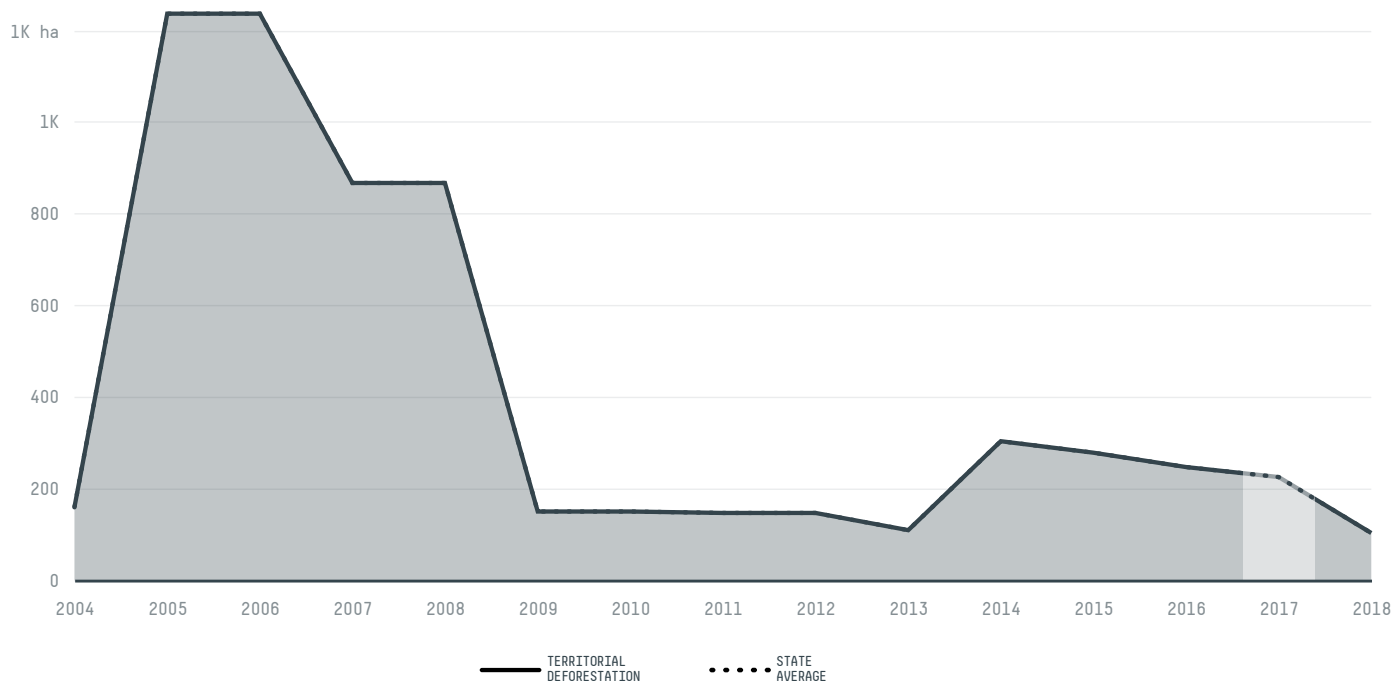

SOCIO-ECONOMIC INDICATORS	SCORE
Human Development Index	0.652 /1
GDP per capita	- USD/capita
GDP from agriculture	- %
Smallholder dominance	39 %
Reported cases of forced labour	-
Population	13,808
Reported cases of land conflicts	-
TERRITORIAL GOVERNANCE	SCORE
Legal Reserve deficit	4,621.2 ha
Legal Reserve deficit as a % of private land	9.6 %
Protected vegetation in private land	16,904.2 ha
Unprotected vegetation in private land	478.6 ha

DEFORESTATION TRAJECTORY OF CAMPESTRE DO MARANHÃO