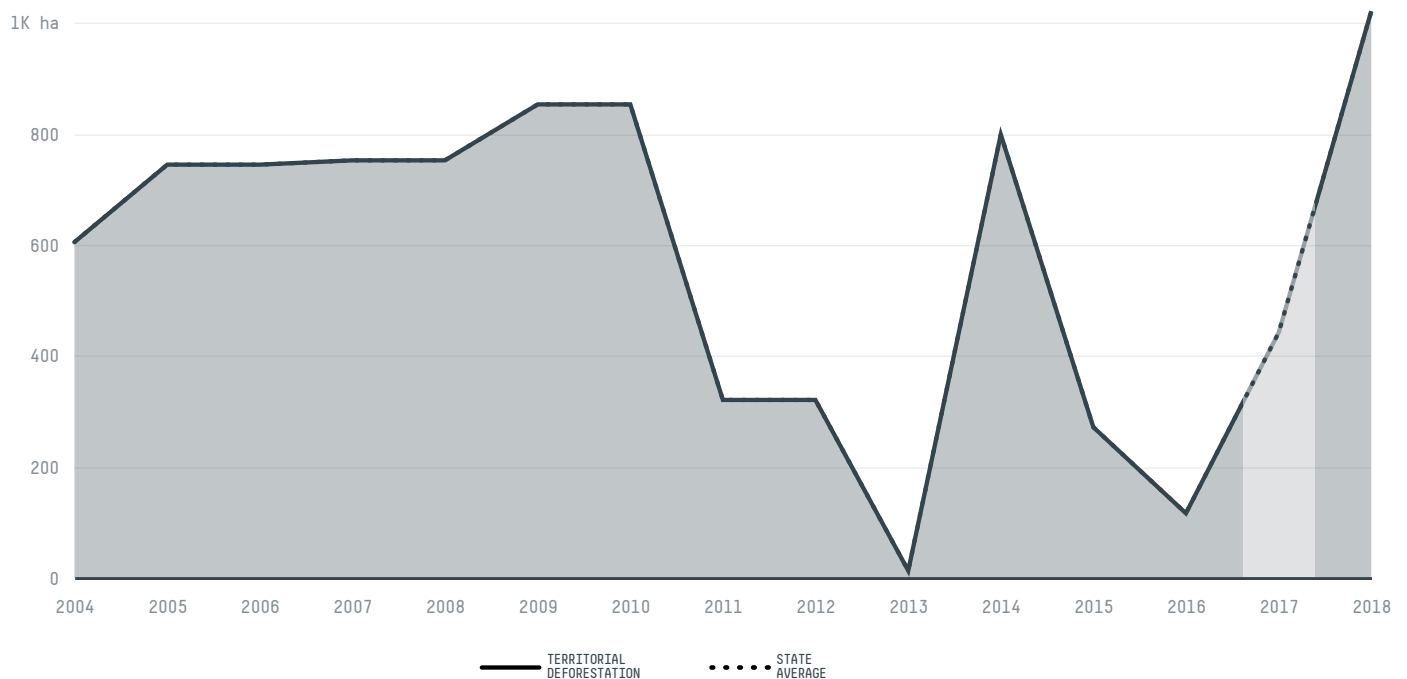

ENVIRONMENTAL INDICATORS	SCORE
Territorial deforestation	442 ha
Land-based CO2 emissions	203,774.6 t CO2
Water scarcity	3 / 7
SOCIO-ECONOMIC INDICATORS	SCORE
Human Development Index	0.535 /1
GDP per capita	- USD/capita
GDP from agriculture	- %
Smallholder dominance	41 %
Reported cases of forced labour	-
Population	27,364
Reported cases of land conflicts	-
TERRITORIAL GOVERNANCE	SCORE
Legal Reserve deficit	0 ha
Legal Reserve deficit as a % of private land	0 %
Protected vegetation in private land	5,207.4 ha
Unprotected vegetation in private land	19,753.9 ha

DEFORESTATION TRAJECTORY OF HUMBERTO DE CAMPOS