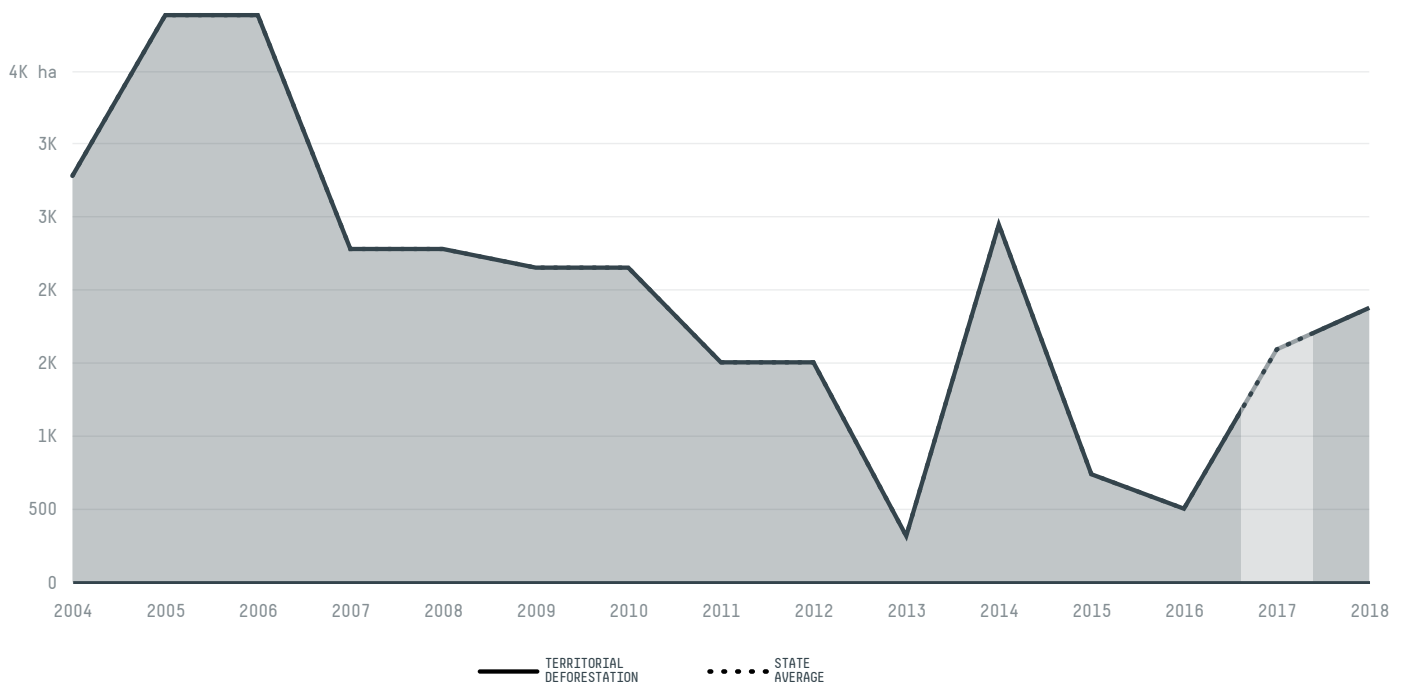

ENVIRONMENTAL INDICATORS	SCORE
Territorial deforestation	1,594 ha
Land-based CO2 emissions	415,219.1 t CO2
Water scarcity	6 /7
SOCIO-ECONOMIC INDICATORS	SCORE
Human Development Index	0.57 /1
GDP per capita	- USD/capita
GDP from agriculture	- %
Smallholder dominance	72 %
Reported cases of forced labour	-
Population	58,599
Reported cases of land conflicts	1
TERRITORIAL GOVERNANCE	SCORE
Legal Reserve deficit	0 ha
Legal Reserve deficit as a % of private land	0 %
Protected vegetation in private land	24,985.9 ha
Unprotected vegetation in private land	84,227.4 ha

DEFORESTATION TRAJECTORY OF BARREIRINHAS