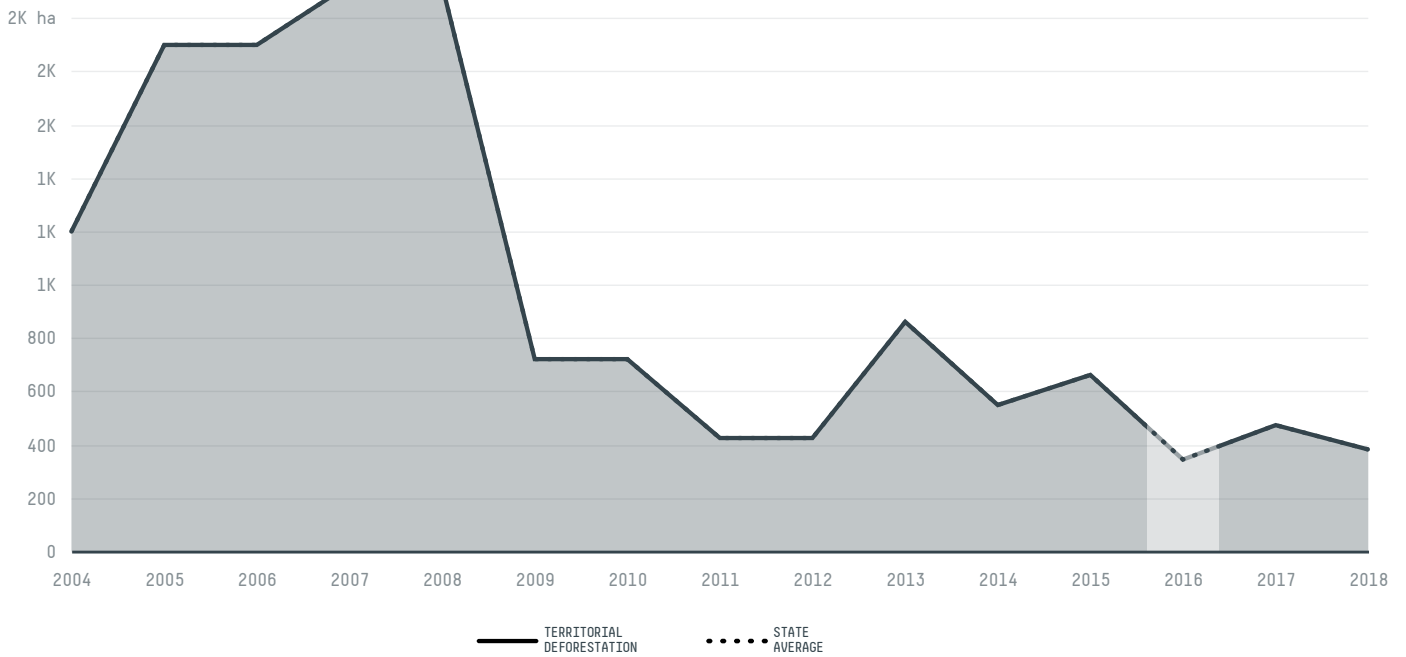

SOCIO-ECONOMIC INDICATORS

SCORE

Human Development Index	0.561 /1
GDP per capita	1,591 USD/capita
GDP from agriculture	14.2 %
Smallholder dominance	49 %
Reported cases of forced labour	-
Population	9,360
Reported cases of land conflicts	-

TERRITORIAL GOVERNANCE

SCORE

Legal Reserve deficit	0 ha
Legal Reserve deficit as a % of private land	0 %
Protected vegetation in private land	23,126.8 ha
Unprotected vegetation in private land	1,710.8 ha

DEFORESTATION TRAJECTORY OF JATOBA