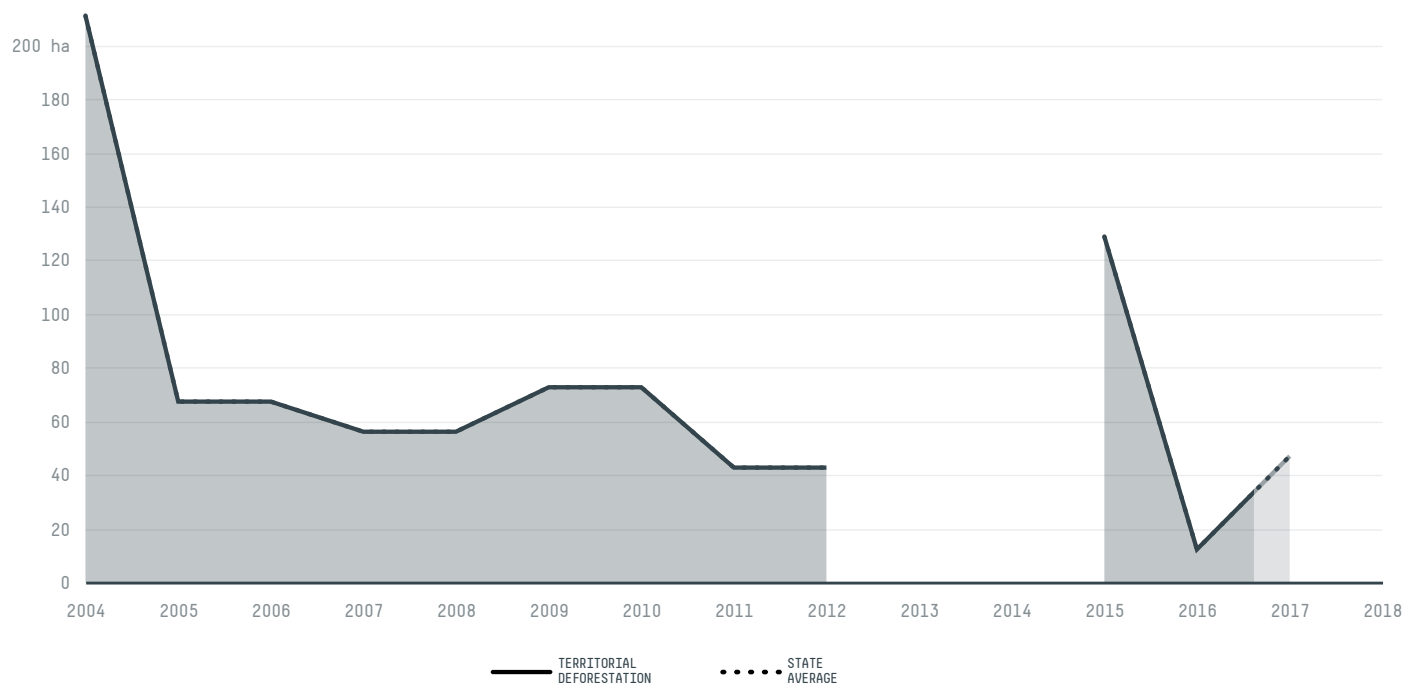

SOCIO-ECONOMIC INDICATORS	SCORE
Human Development Index	0.604 /1
GDP per capita	- USD/capita
GDP from agriculture	- %
Smallholder dominance	76 %
Reported cases of forced labour	-
Population	6,176
Reported cases of land conflicts	-
TERRITORIAL GOVERNANCE	SCORE
Legal Reserve deficit	100.2 ha
Legal Reserve deficit as a % of private land	1 %
Protected vegetation in private land	7,027.9 ha
Unprotected vegetation in private land	1,201.4 ha

DEFORESTATION TRAJECTORY OF BERNARDO DO MEARIM