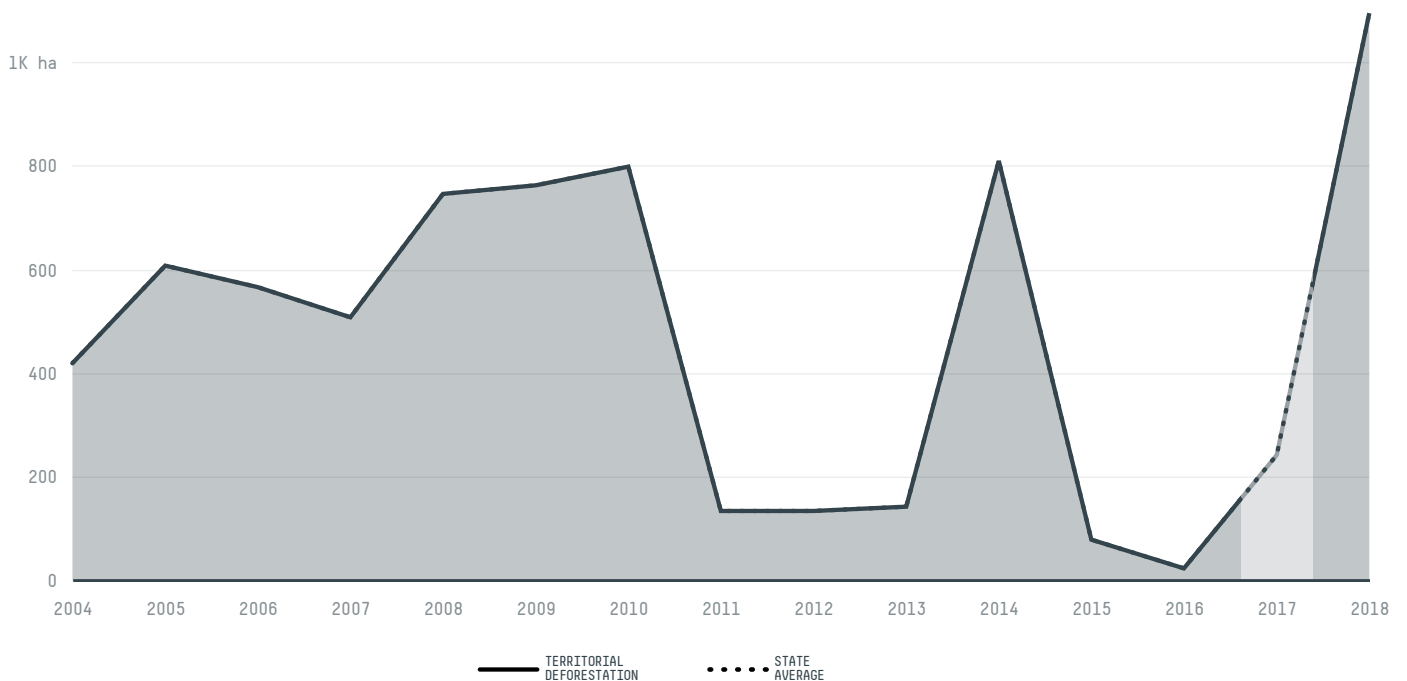

ENVIRONMENTAL INDICATORS	SCORE
Territorial deforestation	240 ha
Land-based CO2 emissions	62,643.8 t CO2
Water scarcity	2 /7
SOCIO-ECONOMIC INDICATORS	SCORE
Human Development Index	0.548 /1
GDP per capita	- USD/capita
GDP from agriculture	- %
Smallholder dominance	48 %
Reported cases of forced labour	-
Population	18,544
Reported cases of land conflicts	-
TERRITORIAL GOVERNANCE	SCORE
Legal Reserve deficit	0 ha
Legal Reserve deficit as a % of private land	0 %
Protected vegetation in private land	25,296.8 ha
Unprotected vegetation in private land	87,102.8 ha

DEFORESTATION TRAJECTORY OF MORROS