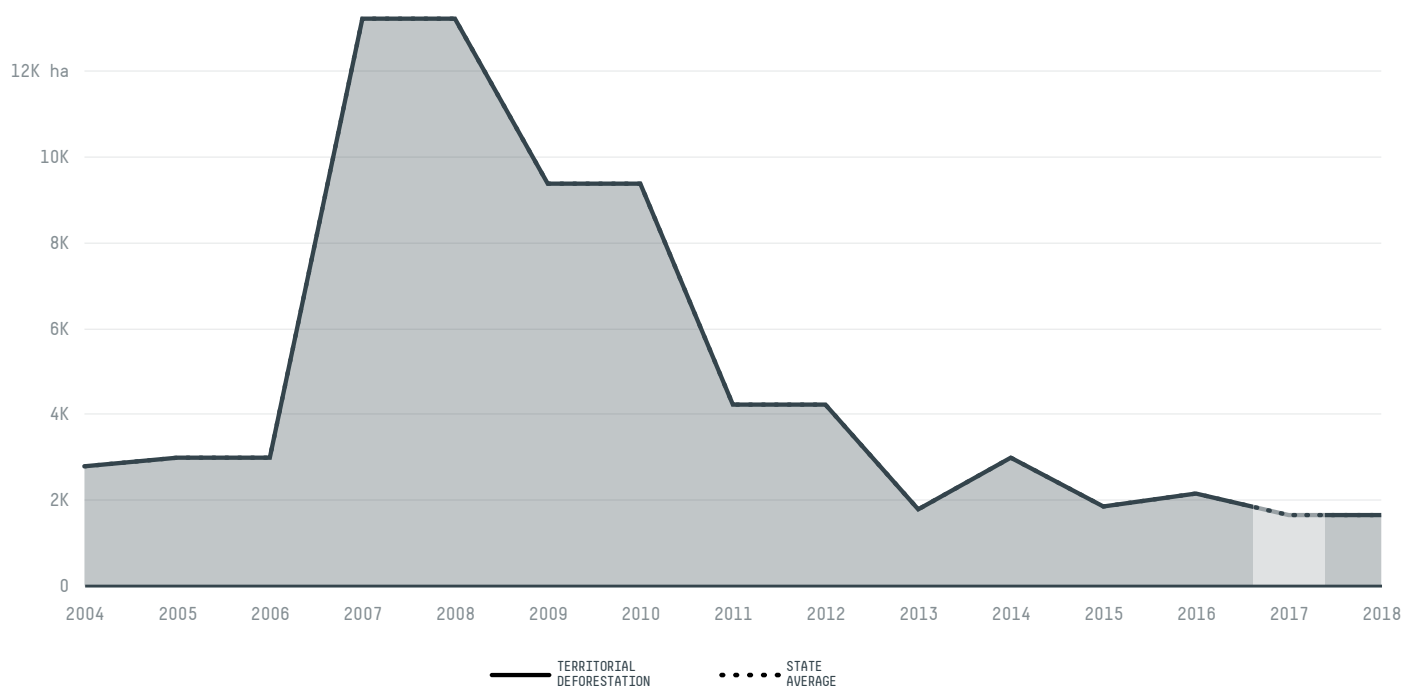

SOCIO-ECONOMIC INDICATORS	SCORE
Human Development Index	0.606 /1
GDP per capita	- USD/capita
GDP from agriculture	- %
Smallholder dominance	80 %
Reported cases of forced labour	-
Population	85,022
Reported cases of land conflicts	-
TERRITORIAL GOVERNANCE	SCORE
Legal Reserve deficit	2,338.1 ha
Legal Reserve deficit as a % of private land	0.4 %
Protected vegetation in private land	250,414.8 ha
Unprotected vegetation in private land	26,085.7 ha

DEFORESTATION TRAJECTORY OF BARRA DO CORDA