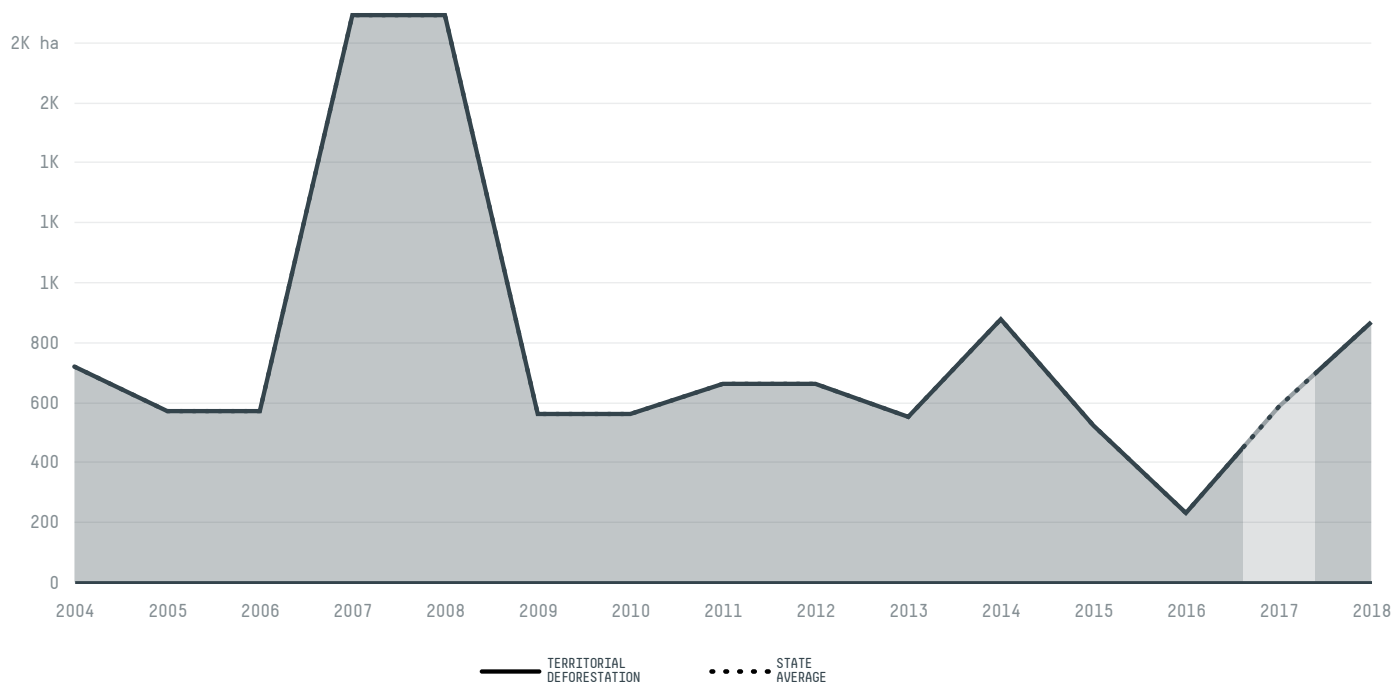

ENVIRONMENTAL INDICATORS	SCORE
Territorial deforestation	582 ha
Land-based CO2 emissions	70,827.1 t CO2
Water scarcity	3 /7
SOCIO-ECONOMIC INDICATORS	SCORE
Human Development Index	0.527 /1
GDP per capita	- USD/capita
GDP from agriculture	- %
Smallholder dominance	19 %
Reported cases of forced labour	-
Population	8,237
Reported cases of land conflicts	-
TERRITORIAL GOVERNANCE	SCORE
Legal Reserve deficit	0 ha
Legal Reserve deficit as a % of private land	0 %
Protected vegetation in private land	5,113.4 ha
Unprotected vegetation in private land	15,312.4 ha

DEFORESTATION TRAJECTORY OF MILAGRES DO MARANHAO