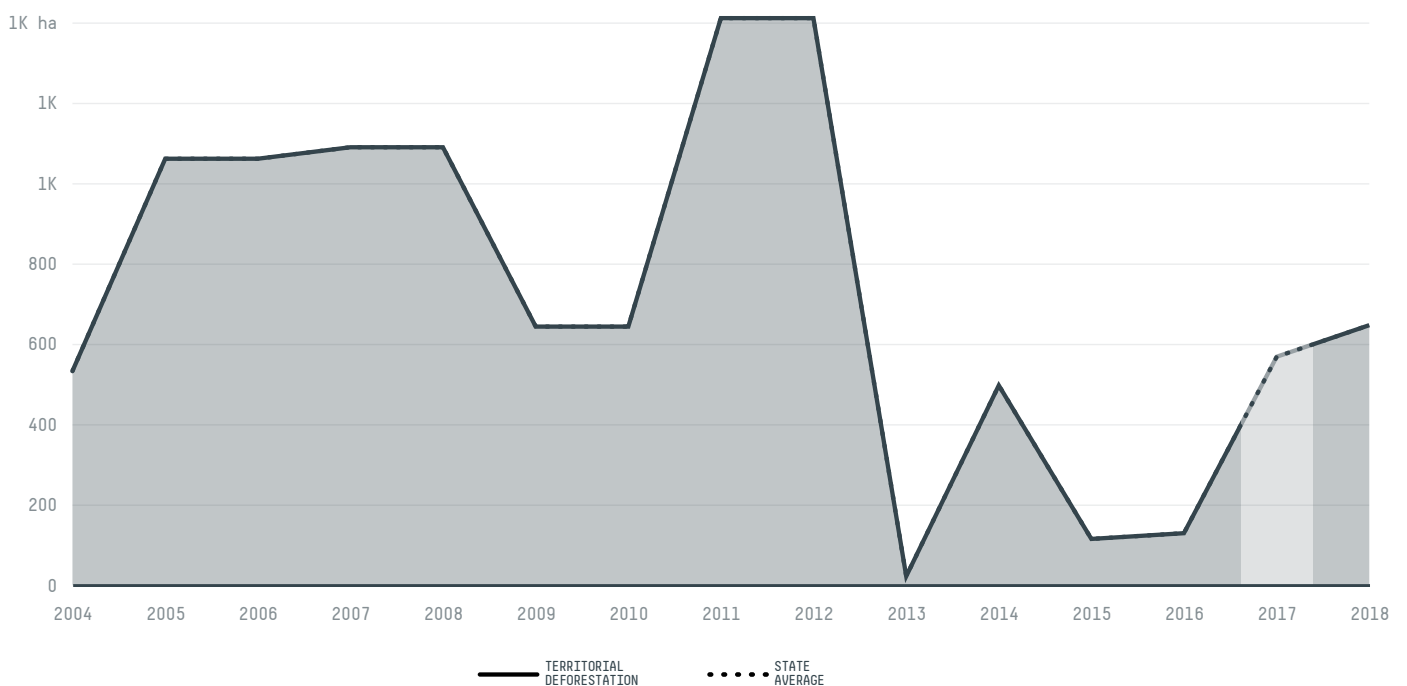

ENVIRONMENTAL INDICATORS	SCORE
Territorial deforestation	569 ha
Land-based CO2 emissions	110,318 t CO2
Water scarcity	5 /7
SOCIO-ECONOMIC INDICATORS	SCORE
Human Development Index	0.57 /1
GDP per capita	- USD/capita
GDP from agriculture	- %
Smallholder dominance	35 %
Reported cases of forced labour	-
Population	15,951
Reported cases of land conflicts	-
TERRITORIAL GOVERNANCE	SCORE
Legal Reserve deficit	23.7 ha
Legal Reserve deficit as a % of private land	0.1 %
Protected vegetation in private land	4,148.1 ha
Unprotected vegetation in private land	12,815.5 ha

DEFORESTATION TRAJECTORY OF MATA ROMA