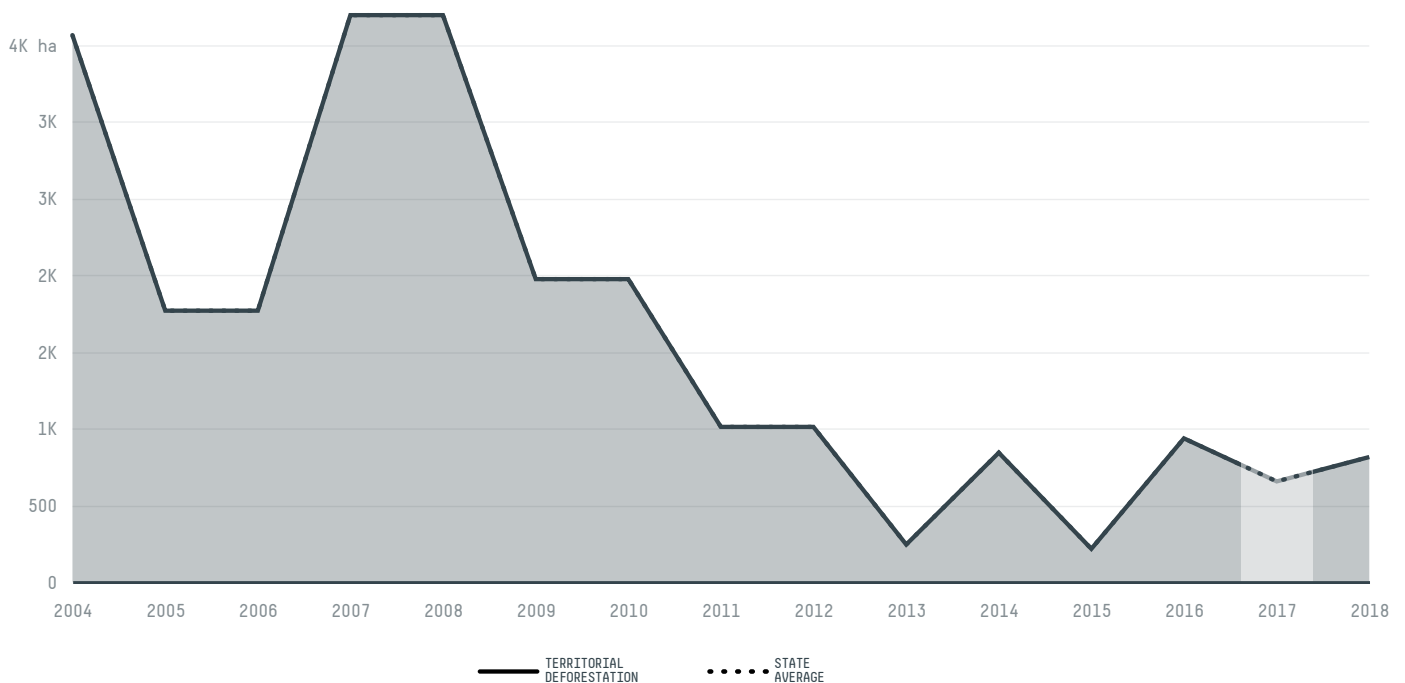

ENVIRONMENTAL INDICATORS	SCORE
Territorial deforestation	657 ha
Land-based CO2 emissions	125,669 t CO2
Water scarcity	4 /7
SOCIO-ECONOMIC INDICATORS	SCORE
Human Development Index	0.562 /1
GDP per capita	- USD/capita
GDP from agriculture	- %
Smallholder dominance	40 %
Reported cases of forced labour	-
Population	34,754
Reported cases of land conflicts	2
TERRITORIAL GOVERNANCE	SCORE
Legal Reserve deficit	0 ha
Legal Reserve deficit as a % of private land	0 %
Protected vegetation in private land	8,965.2 ha
Unprotected vegetation in private land	23,248.1 ha

DEFORESTATION TRAJECTORY OF BREJO