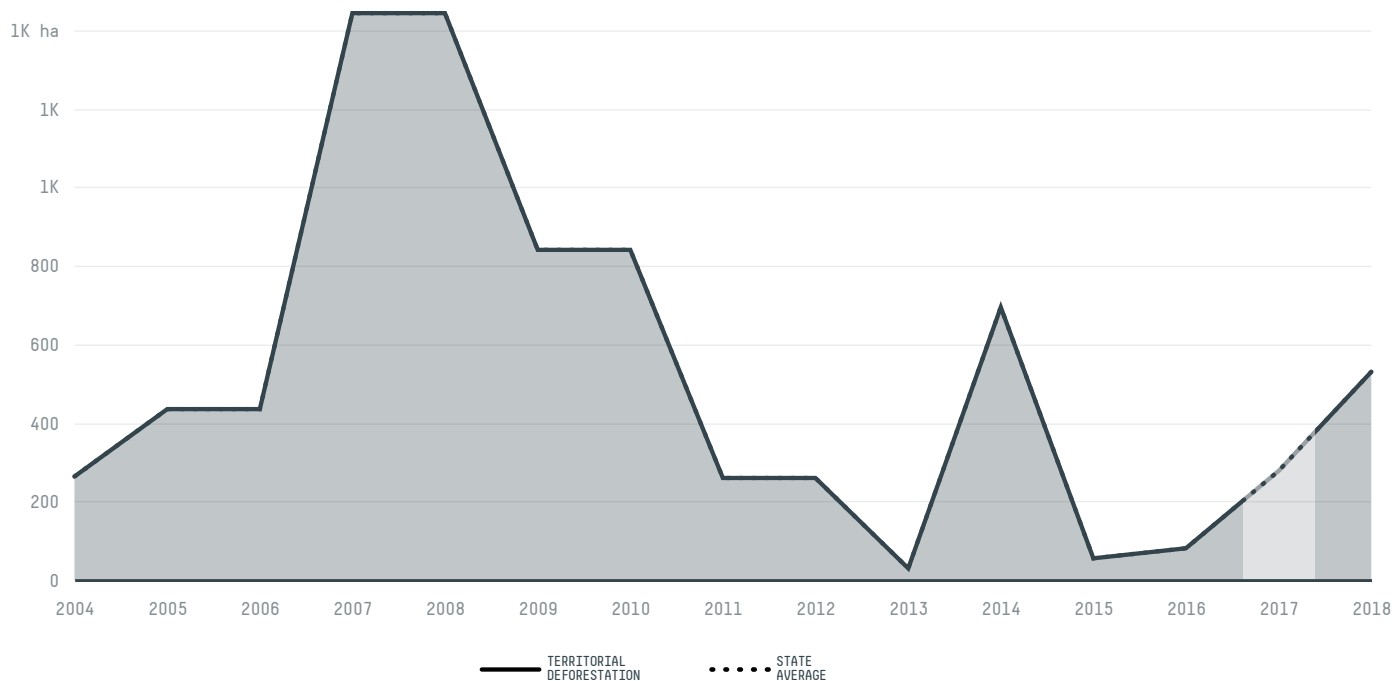

ENVIRONMENTAL INDICATORS	SCORE
Territorial deforestation	277 ha
Land-based CO2 emissions	56,043.8 t CO2
Water scarcity	2 /7
SOCIO-ECONOMIC INDICATORS	SCORE
Human Development Index	0.512 /1
GDP per capita	- USD/capita
GDP from agriculture	- %
Smallholder dominance	13 %
Reported cases of forced labour	-
Population	7,105
Reported cases of land conflicts	8
TERRITORIAL GOVERNANCE	SCORE
Legal Reserve deficit	0 ha
Legal Reserve deficit as a % of private land	0 %
Protected vegetation in private land	6,371.8 ha
Unprotected vegetation in private land	20,270.7 ha

DEFORESTATION TRAJECTORY OF BELAGUA