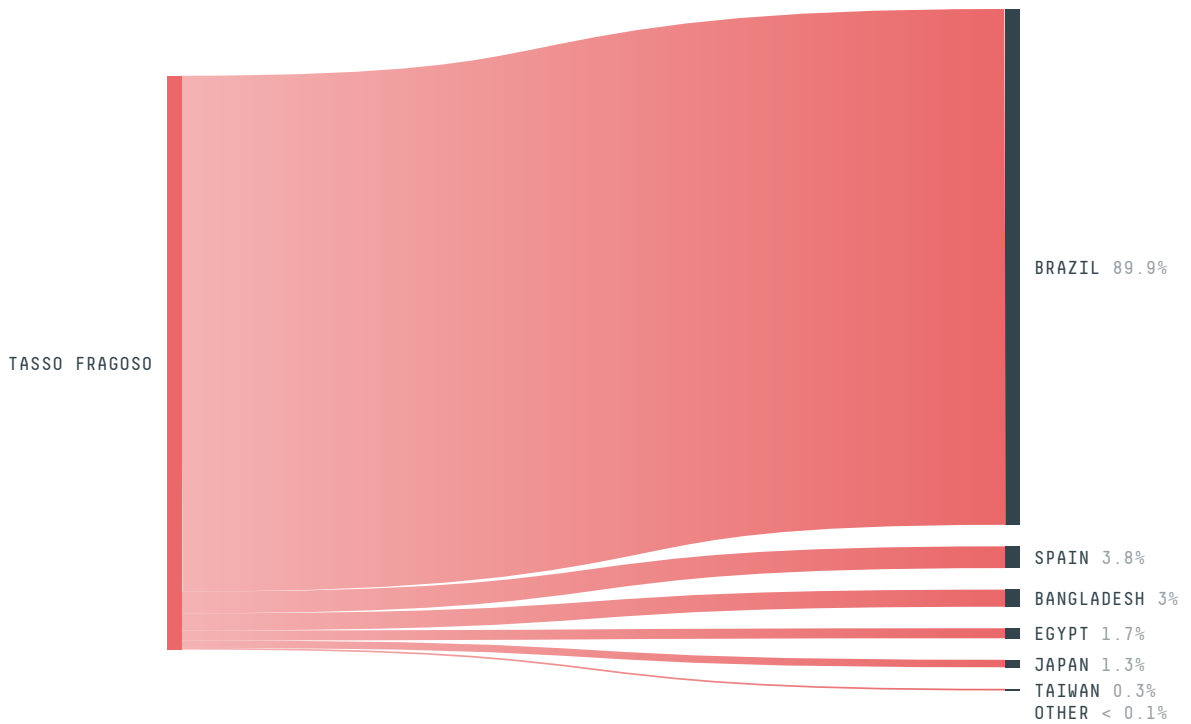

trase

Tasso fragoso

COMMODITY YEAR COUNTRY BIOME
Corn 2017 Brazil Cerrado

AREA PRODUCTION OF CORN CORN LAND
4,383 km² 238,522 t 58,461 ha

In 2017, Tasso Fragoso produced 238,522 t of corn occupying a total of 58,461 ha of land. With 0.16% of the total production, it ranks 74th in Brazil in corn production. The largest exporter of corn in Tasso Fragoso was Mitsubishi Corporation Do Brasil, which accounted for 92.7% of the total exports, and the main destination was Brazil.

AGRICULTURAL INDICATORS	SCORE
Production of corn	238,522 t
Corn yield	4.1 t/ha
Agricultural land used for corn	22.9 %
Production of corn (first crop)	56,592 t
Production of corn (second crop)	181,930 t
Area of corn (first crop)	7,860 ha
Area of corn (second crop)	50,536 ha
Corn yield (first crop)	7.2 t/ha
Corn yield (second crop)	3.6 t/ha
ENVIRONMENTAL INDICATORS	SCORE
Territorial deforestation	1,532 ha

SOCIO-ECONOMIC INDICATORS	SCORE
Human Development Index	0.599 /1
GDP per capita	- USD/capita
GDP from agriculture	- %
Smallholder dominance	13 %
Reported cases of forced labour	-
Population	8,130
Reported cases of land conflicts	-
TERRITORIAL GOVERNANCE	SCORE
Legal Reserve deficit	8,058.8 ha
Legal Reserve deficit as a % of private land	2.4 %
Protected vegetation in private land	112,965.4 ha
Unprotected vegetation in private land	107,478.8 ha

DEFORESTATION TRAJECTORY OF TASSO FRAGOSO

TOP TRADERS OF CORN IN TASSO FRAGOSO IN 2017

TOP IMPORTING COUNTRIES OF CORN FROM TASSO FRAGOSO IN 2017

Trase is a partnership between

 Stockholm Environment Institute