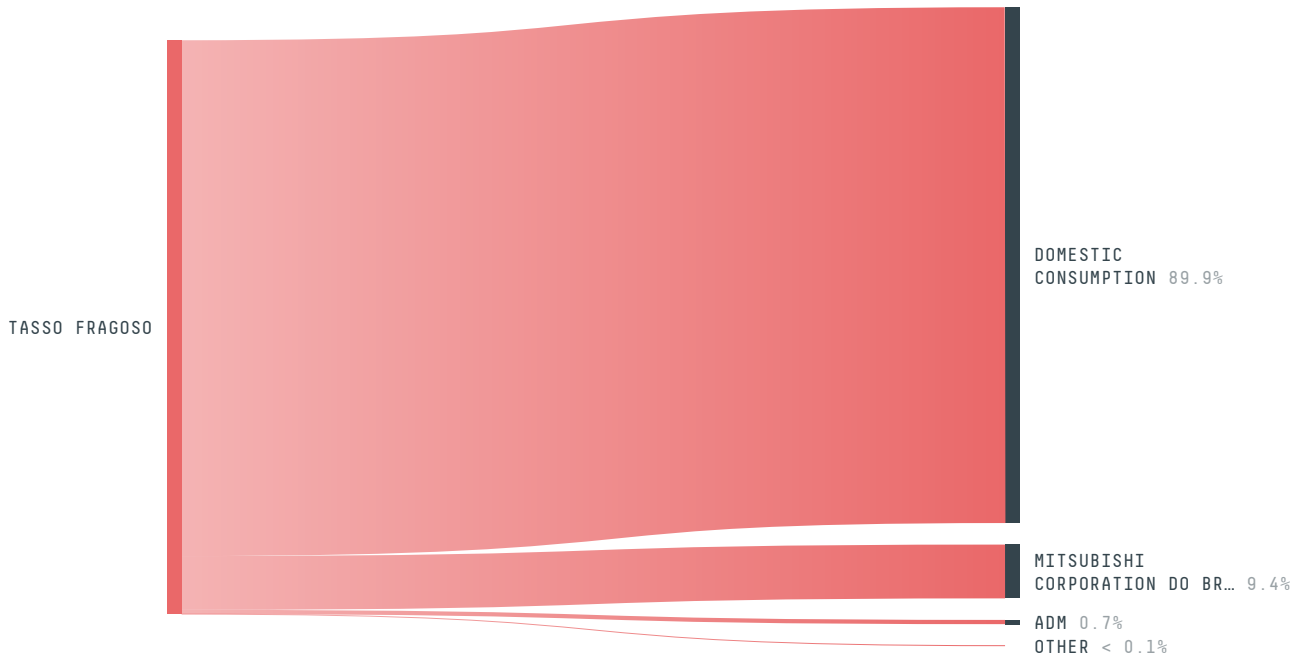

TOP TRADERS OF CORN IN TASSO FRAGOSO IN 2017