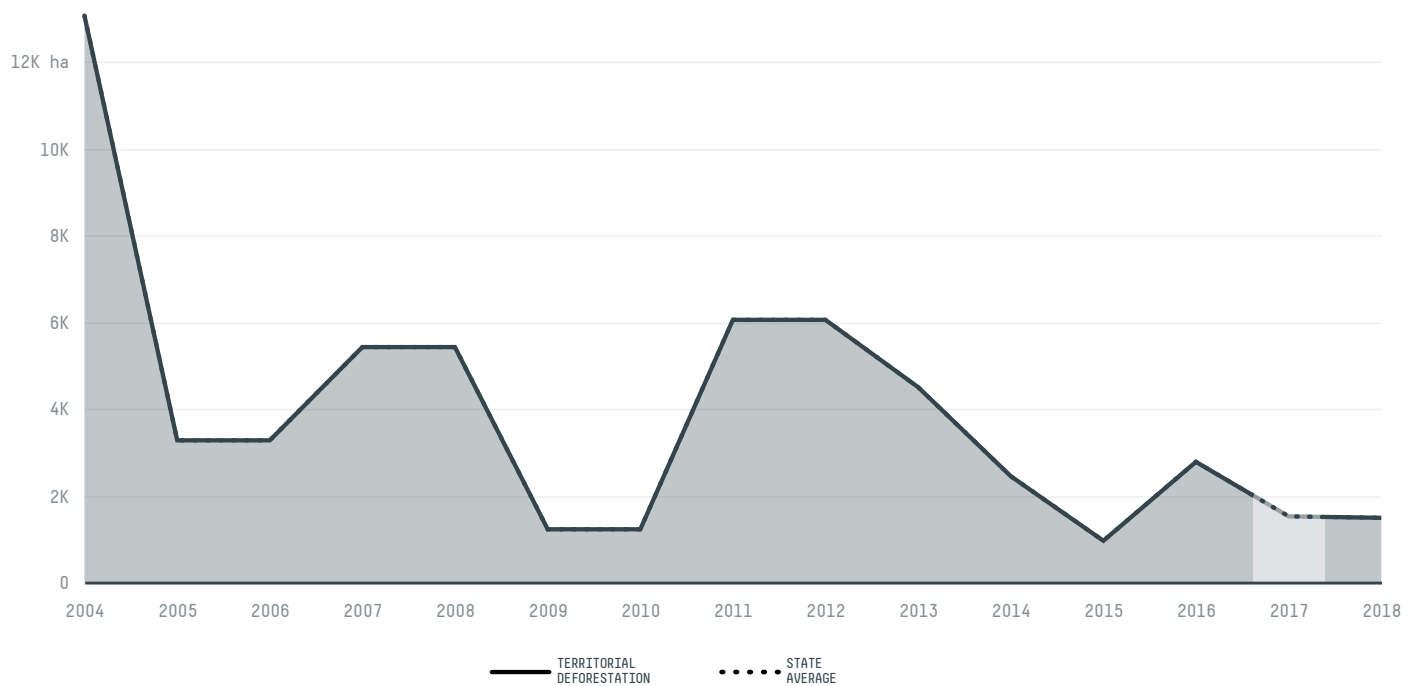

SOCIO-ECONOMIC INDICATORS	SCORE
Human Development Index	0.599 /1
GDP per capita	- USD/capita
GDP from agriculture	- %
Smallholder dominance	13 %
Reported cases of forced labour	-
Population	8,130
Reported cases of land conflicts	-
TERRITORIAL GOVERNANCE	SCORE
Legal Reserve deficit	8,058.8 ha
Legal Reserve deficit as a % of private land	2.4 %
Protected vegetation in private land	112,965.4 ha
Unprotected vegetation in private land	107,478.8 ha

DEFORESTATION TRAJECTORY OF TASSO FRAGOSO