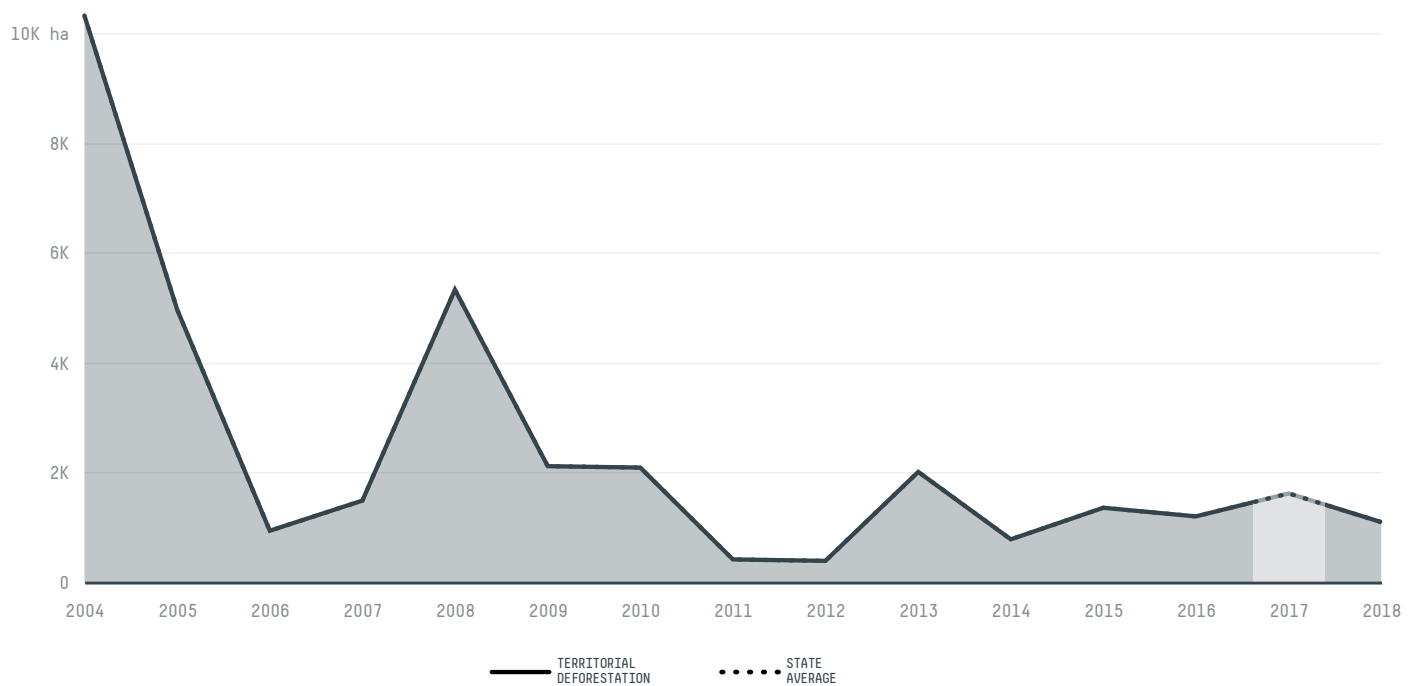

SOCIO-ECONOMIC INDICATORS	SCORE
Human Development Index	0.558 /1
GDP per capita	- USD/capita
GDP from agriculture	- %
Smallholder dominance	56 %
Reported cases of forced labour	-
Population	31,320
Reported cases of land conflicts	5
TERRITORIAL GOVERNANCE	SCORE
Legal Reserve deficit	14,058.7 ha
Legal Reserve deficit as a % of private land	7.3 %
Protected vegetation in private land	86,000.2 ha
Unprotected vegetation in private land	549.1 ha

DEFORESTATION TRAJECTORY OF BOM JESUS DAS SELVAS