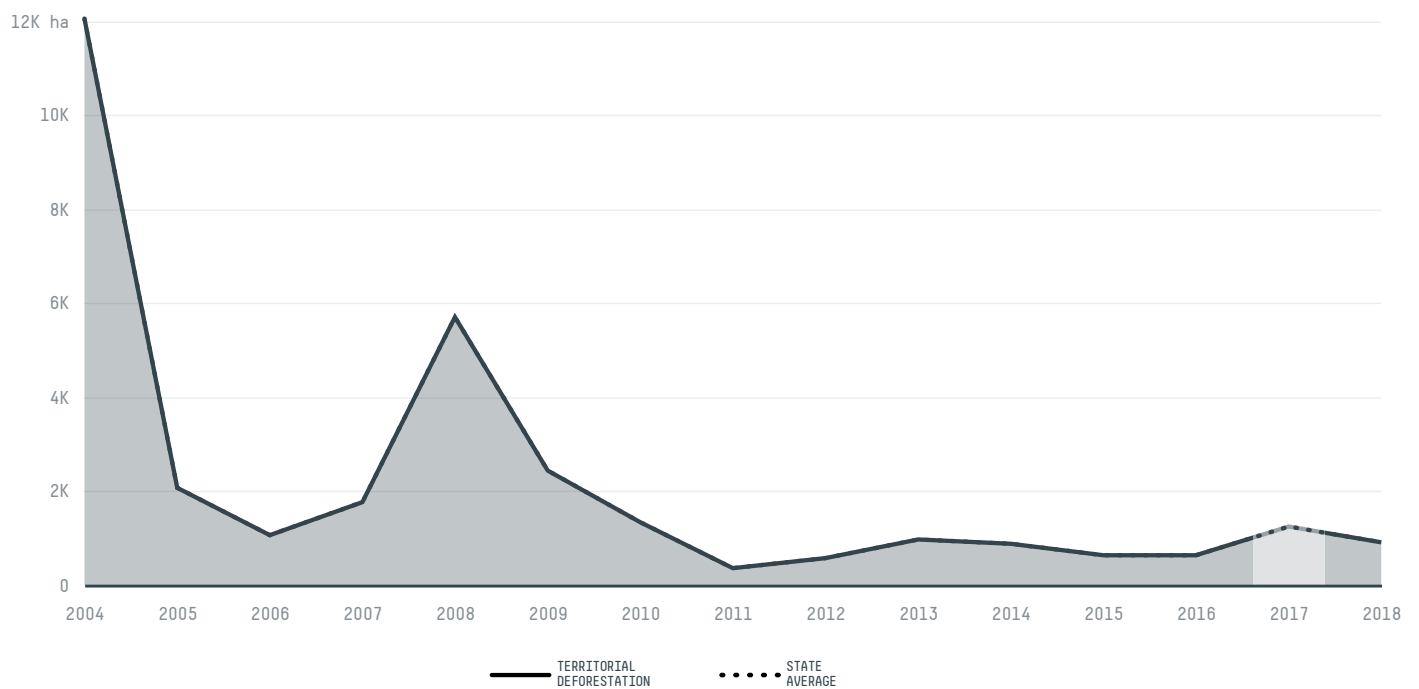

SOCIO-ECONOMIC INDICATORS	SCORE
Human Development Index	0.556 /1
GDP per capita	- USD/capita
GDP from agriculture	- %
Smallholder dominance	71 %
Reported cases of forced labour	-
Population	68,626
Reported cases of land conflicts	6
TERRITORIAL GOVERNANCE	SCORE
Legal Reserve deficit	1,983 ha
Legal Reserve deficit as a % of private land	1.1 %
Protected vegetation in private land	110,730.7 ha
Unprotected vegetation in private land	4,276.6 ha

DEFORESTATION TRAJECTORY OF BURITICUPU