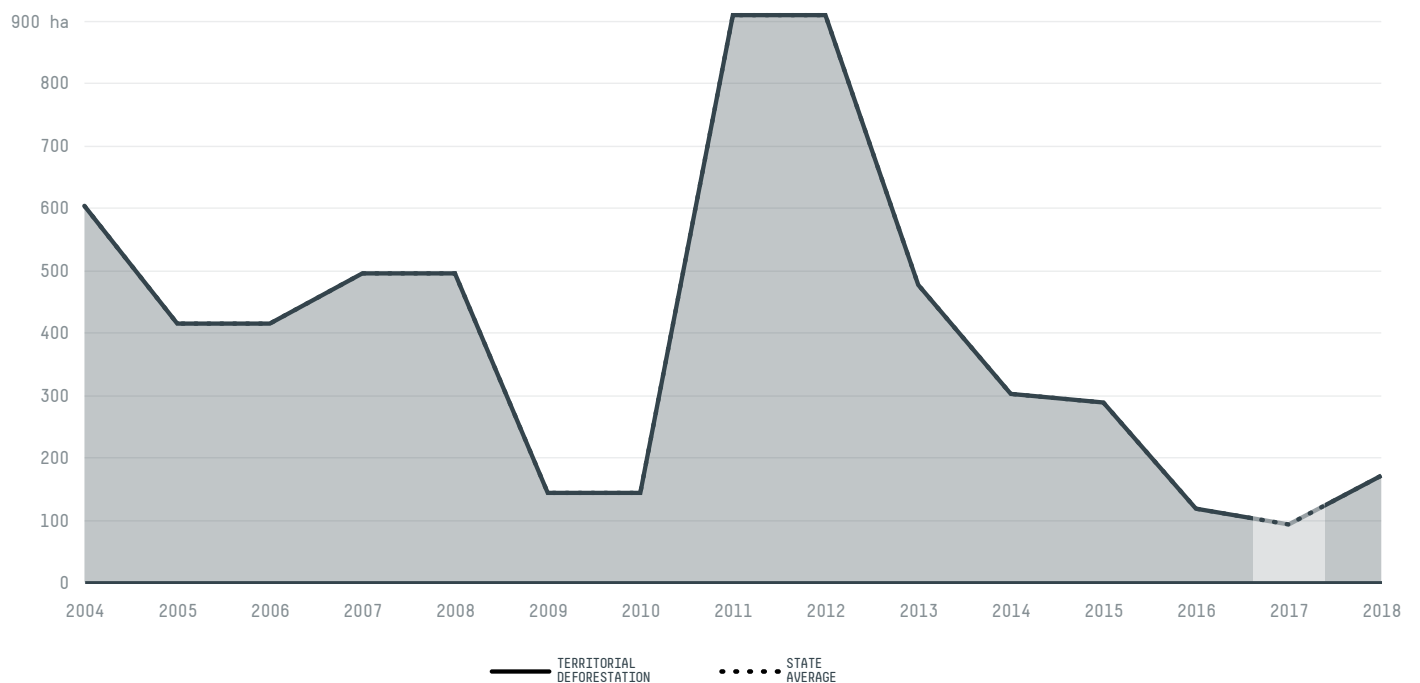

ENVIRONMENTAL INDICATORS	SCORE
Territorial deforestation	91 ha
Land-based CO2 emissions	18,107.2 t CO2
Water scarcity	7 /7
SOCIO-ECONOMIC INDICATORS	SCORE
Human Development Index	0.567 /1
GDP per capita	- USD/capita
GDP from agriculture	- %
Smallholder dominance	54 %
Reported cases of forced labour	-
Population	18,680
Reported cases of land conflicts	-
TERRITORIAL GOVERNANCE	SCORE
Legal Reserve deficit	8.3 ha
Legal Reserve deficit as a % of private land	0.1 %
Protected vegetation in private land	2,417.4 ha
Unprotected vegetation in private land	4,680.6 ha

DEFORESTATION TRAJECTORY OF MAGALHAES DE ALMEIDA