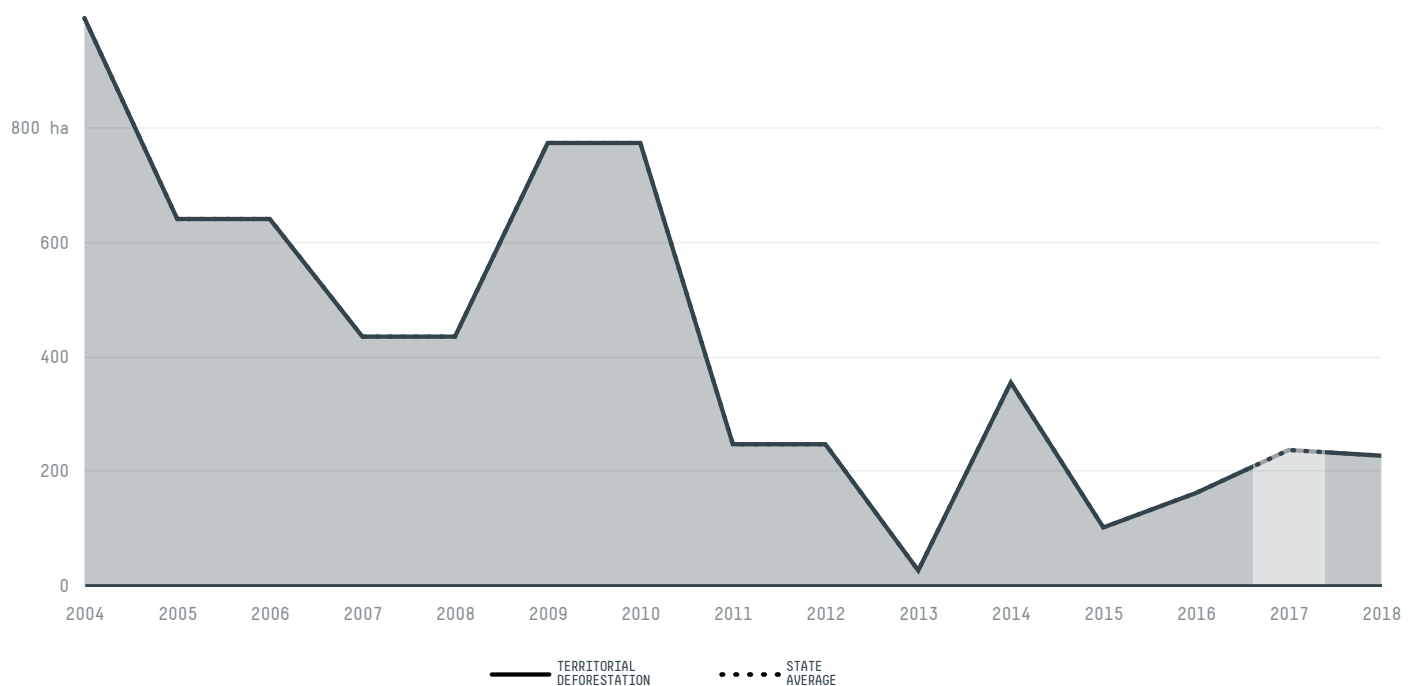

ENVIRONMENTAL INDICATORS	SCORE
Territorial deforestation	236 ha
Land-based CO2 emissions	41,848.2 t CO2
Water scarcity	6 /7
SOCIO-ECONOMIC INDICATORS	SCORE
Human Development Index	0.533 /1
GDP per capita	- USD/capita
GDP from agriculture	- %
Smallholder dominance	19 %
Reported cases of forced labour	-
Population	10,942
Reported cases of land conflicts	1
TERRITORIAL GOVERNANCE	SCORE
Legal Reserve deficit	0 ha
Legal Reserve deficit as a % of private land	0 %
Protected vegetation in private land	2,746.3 ha
Unprotected vegetation in private land	10,311.5 ha

DEFORESTATION TRAJECTORY OF DUQUE BACELAR