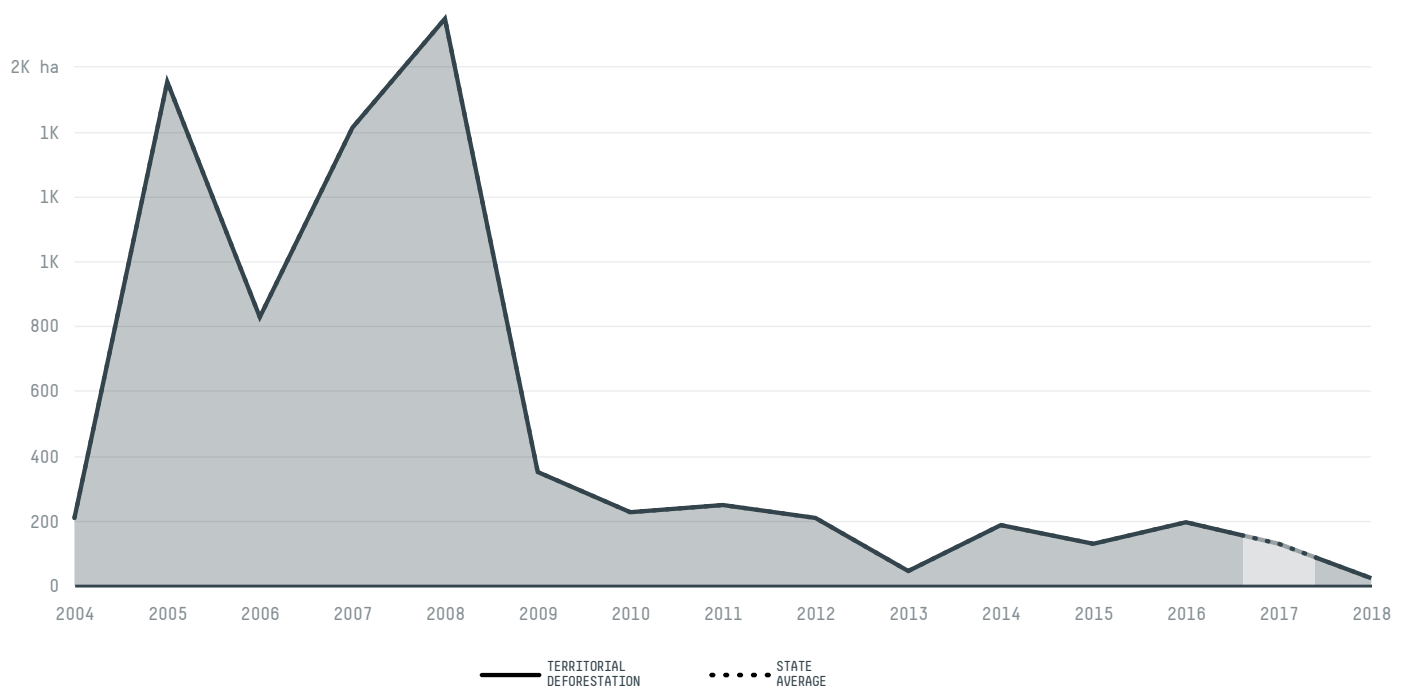

SOCIO-ECONOMIC INDICATORS	SCORE
Human Development Index	0.602 /1
GDP per capita	- USD/capita
GDP from agriculture	- %
Smallholder dominance	59 %
Reported cases of forced labour	-
Population	14,315
Reported cases of land conflicts	-
TERRITORIAL GOVERNANCE	SCORE
Legal Reserve deficit	5,256 ha
Legal Reserve deficit as a % of private land	13.2 %
Protected vegetation in private land	8,787.5 ha
Unprotected vegetation in private land	119 ha

DEFORESTATION TRAJECTORY OF SENADOR LA ROCQUE