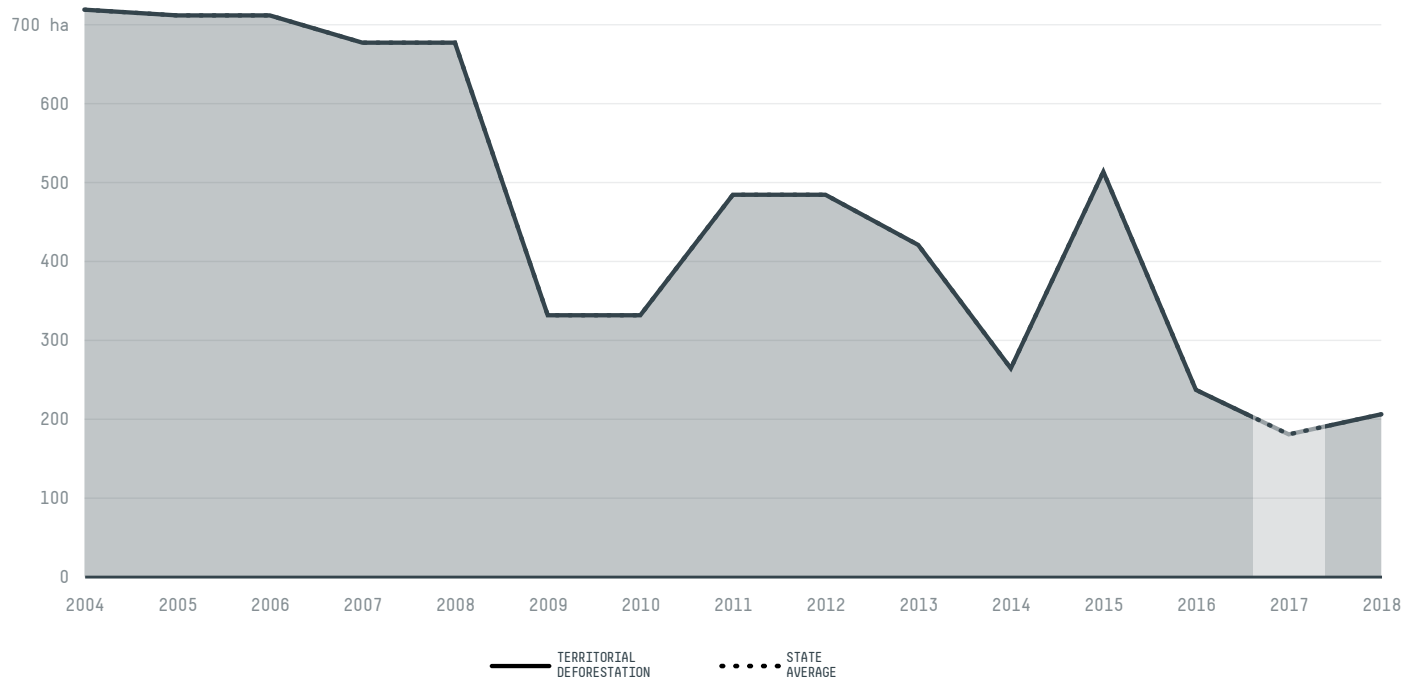

SOCIO-ECONOMIC INDICATORS	SCORE
Human Development Index	0.629 /1
GDP per capita	- USD/capita
GDP from agriculture	- %
Smallholder dominance	57 %
Reported cases of forced labour	-
Population	17,094
Reported cases of land conflicts	-

TERRITORIAL GOVERNANCE	SCORE
Legal Reserve deficit	2,846 ha
Legal Reserve deficit as a % of private land	9 %
Protected vegetation in private land	8,894.6 ha
Unprotected vegetation in private land	875.9 ha

DEFORESTATION TRAJECTORY OF GOVERNADOR EDISON LOBAO