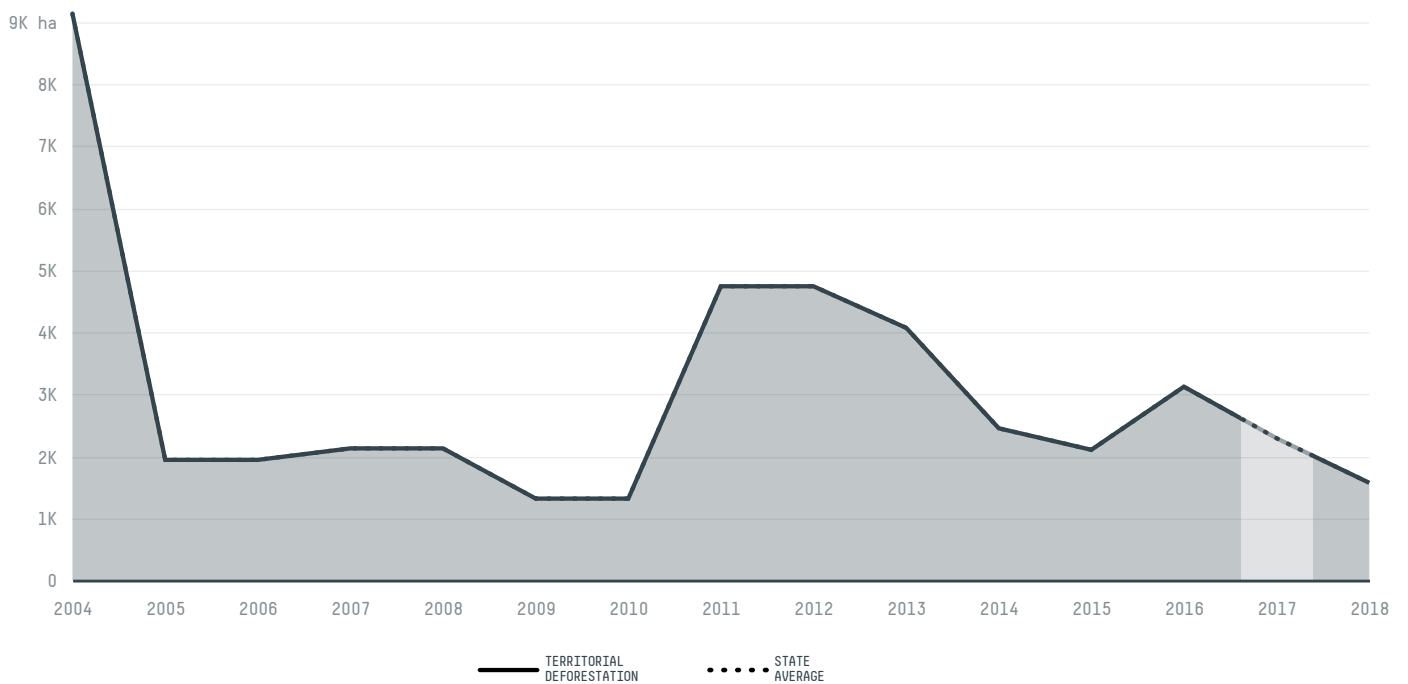

SOCIO-ECONOMIC INDICATORS	SCORE
Human Development Index	0.544 /1
GDP per capita	- USD/capita
GDP from agriculture	- %
Smallholder dominance	18 %
Reported cases of forced labour	-
Population	9,000
Reported cases of land conflicts	-
TERRITORIAL GOVERNANCE	SCORE
Legal Reserve deficit	8,445.3 ha
Legal Reserve deficit as a % of private land	2.8 %
Protected vegetation in private land	124,788 ha
Unprotected vegetation in private land	67,167.3 ha

DEFORESTATION TRAJECTORY OF CAMPOS LINDOS