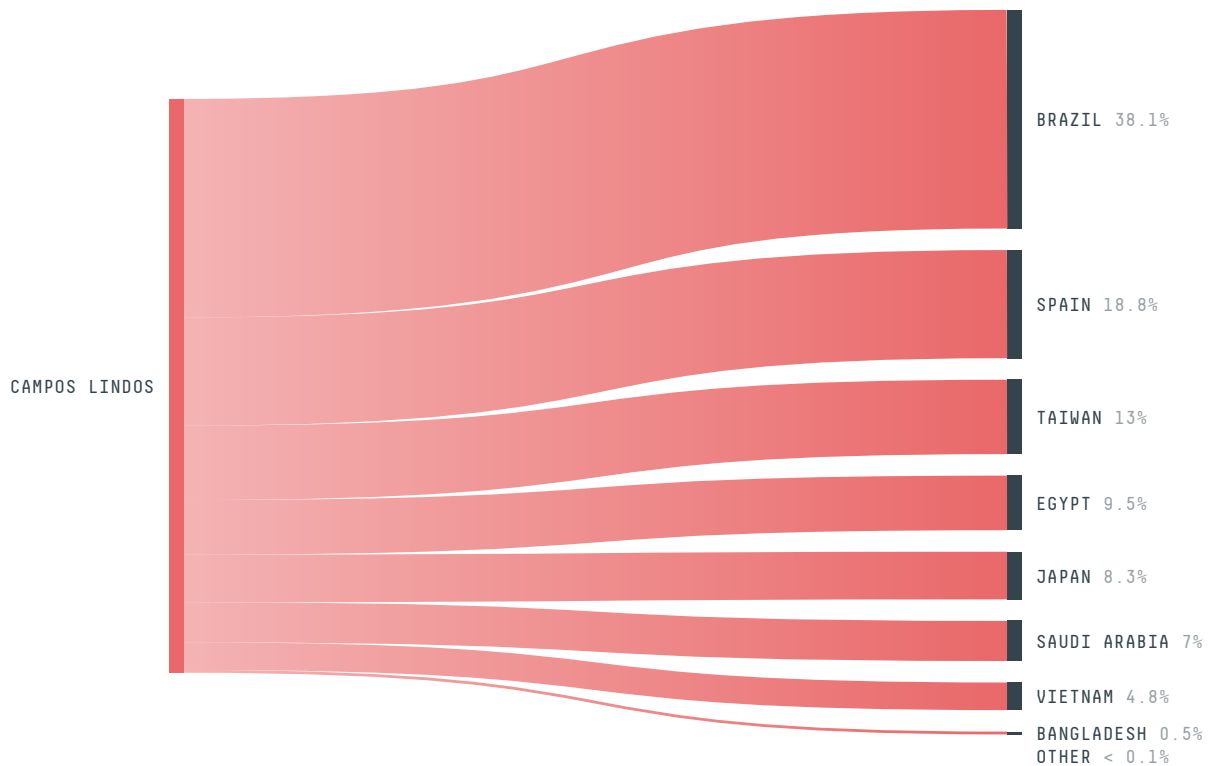

TOP IMPORTING COUNTRIES OF CORN FROM CAMPOS LINDOS IN 2017