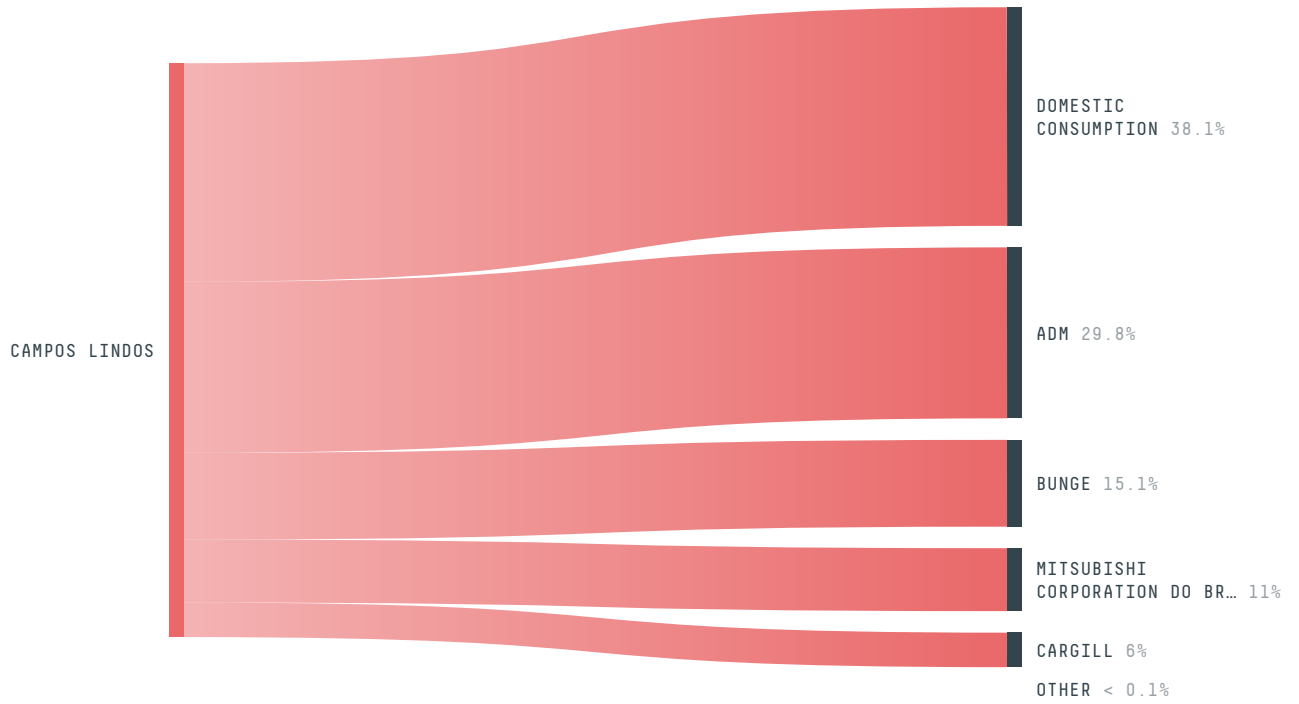

TOP TRADERS OF CORN IN CAMPOS LINDOS IN 2017