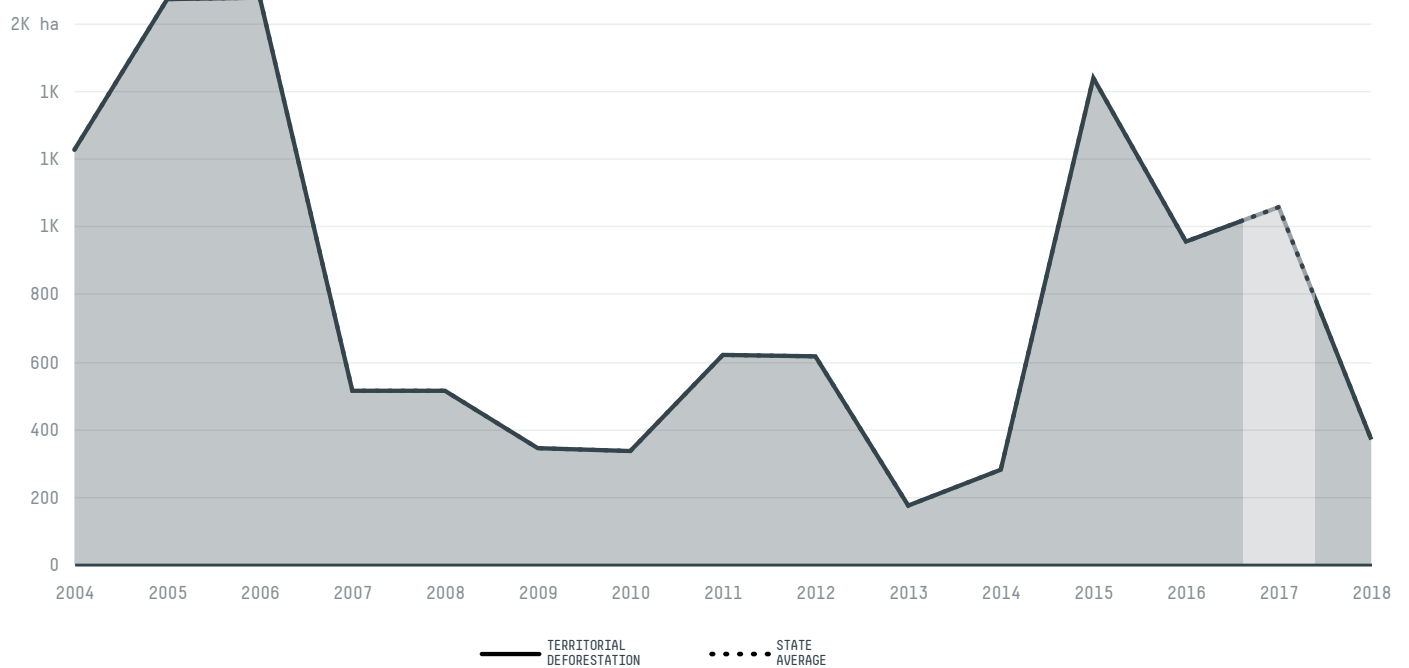

SOCIO-ECONOMIC INDICATORS	SCORE
Human Development Index	0.631 /1
GDP per capita	- USD/capita
GDP from agriculture	- %
Smallholder dominance	65 %
Reported cases of forced labour	-
Population	11,301
Reported cases of land conflicts	3

TERRITORIAL GOVERNANCE	SCORE
Legal Reserve deficit	5,868.4 ha
Legal Reserve deficit as a % of private land	4.5 %
Protected vegetation in private land	31,876.1 ha
Unprotected vegetation in private land	1,655.9 ha

DEFORESTATION TRAJECTORY OF NOVA OLINDA