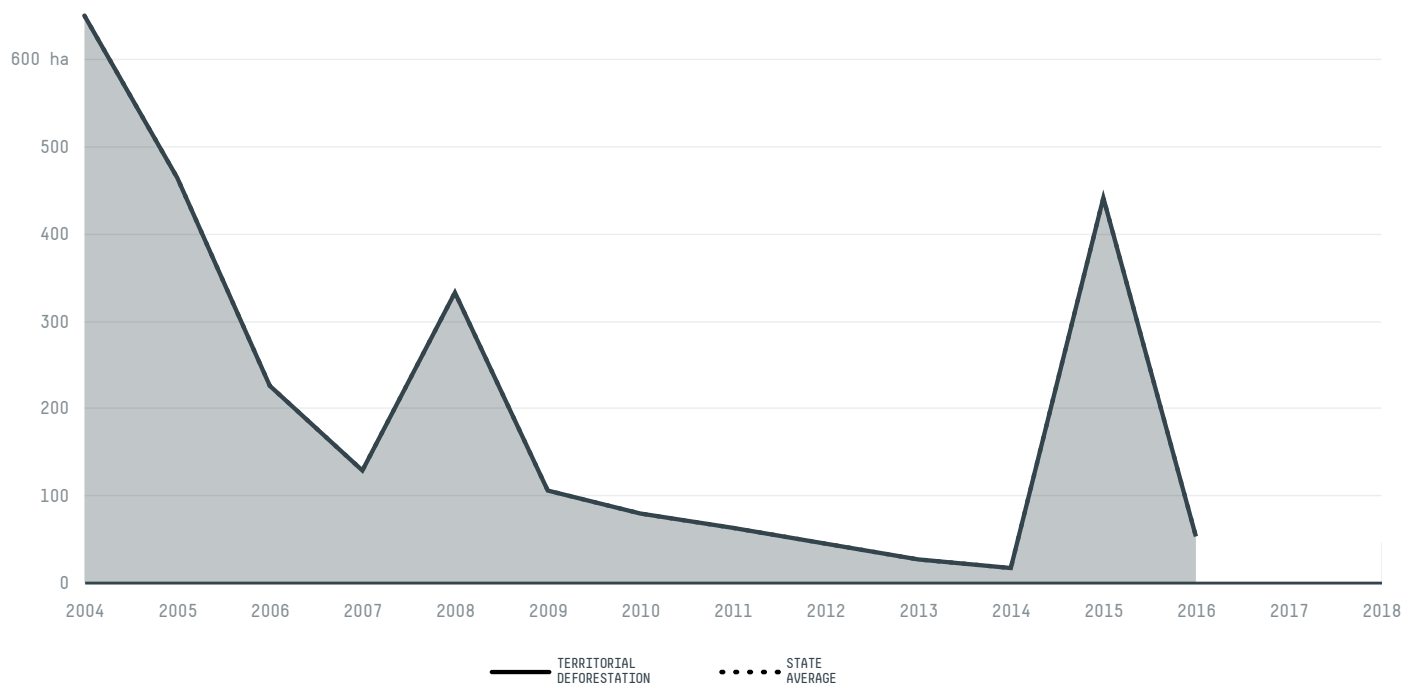

SOCIO-ECONOMIC INDICATORS	SCORE
Human Development Index	0.596 /1
GDP per capita	- USD/capita
GDP from agriculture	- %
Smallholder dominance	18 %
Reported cases of forced labour	-
Population	3,356
Reported cases of land conflicts	-
TERRITORIAL GOVERNANCE	SCORE
Legal Reserve deficit	7,955.5 ha
Legal Reserve deficit as a % of private land	7.3 %
Protected vegetation in private land	40,037.4 ha
Unprotected vegetation in private land	460.6 ha

DEFORESTATION TRAJECTORY OF MURICILANDIA