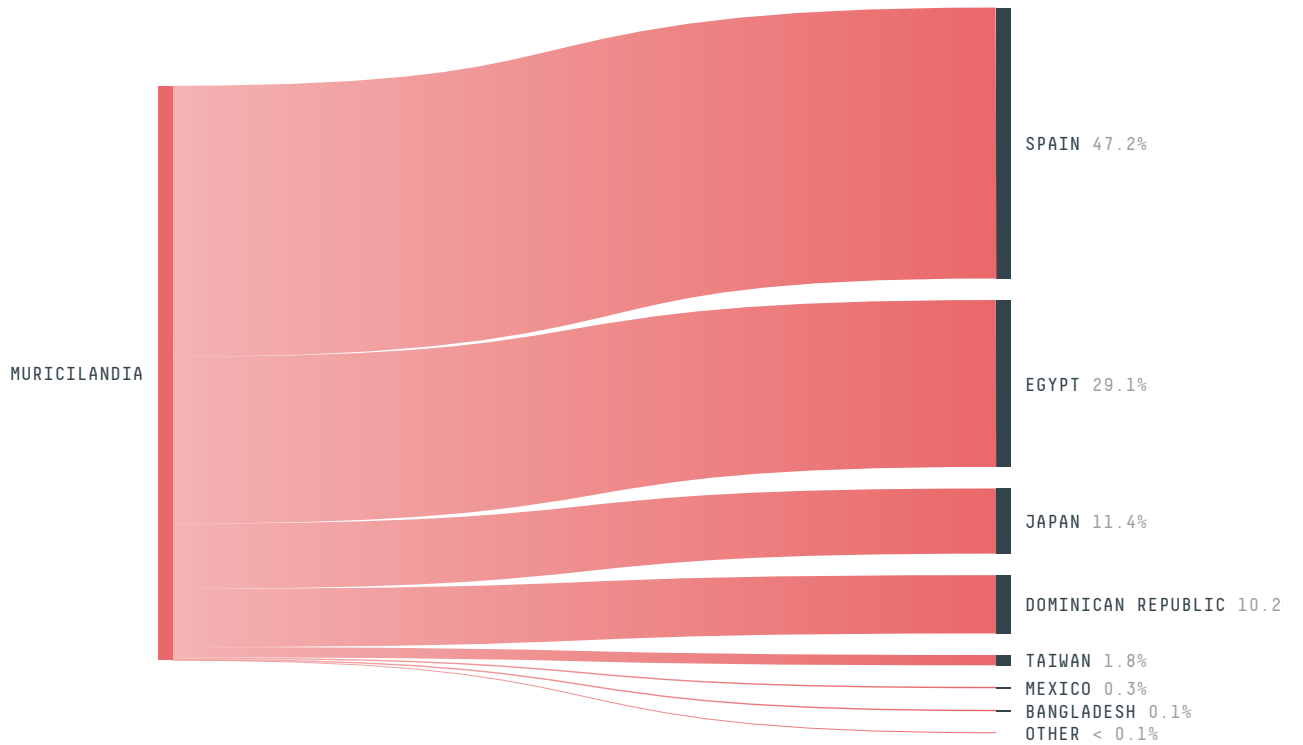

TOP IMPORTING COUNTRIES OF CORN FROM MURICILANDIA IN 2017