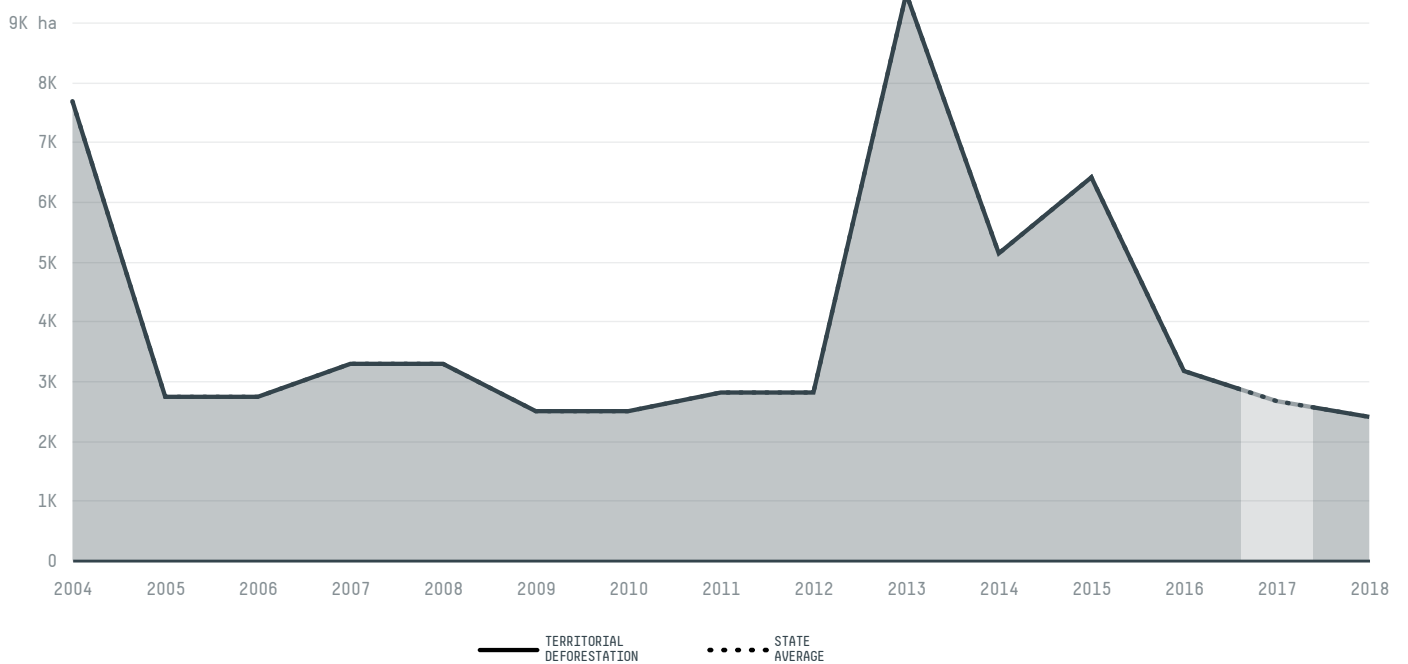

SOCIO-ECONOMIC INDICATORS	SCORE
Human Development Index	0.74 /1
GDP per capita	- USD/capita
GDP from agriculture	- %
Smallholder dominance	37 %
Reported cases of forced labour	-
Population	51,501
Reported cases of land conflicts	1

TERRITORIAL GOVERNANCE	SCORE
Legal Reserve deficit	6,676.1 ha
Legal Reserve deficit as a % of private land	2.4 %
Protected vegetation in private land	81,808.8 ha
Unprotected vegetation in private land	48,927.7 ha

DEFORESTATION TRAJECTORY OF PORTO NACIONAL