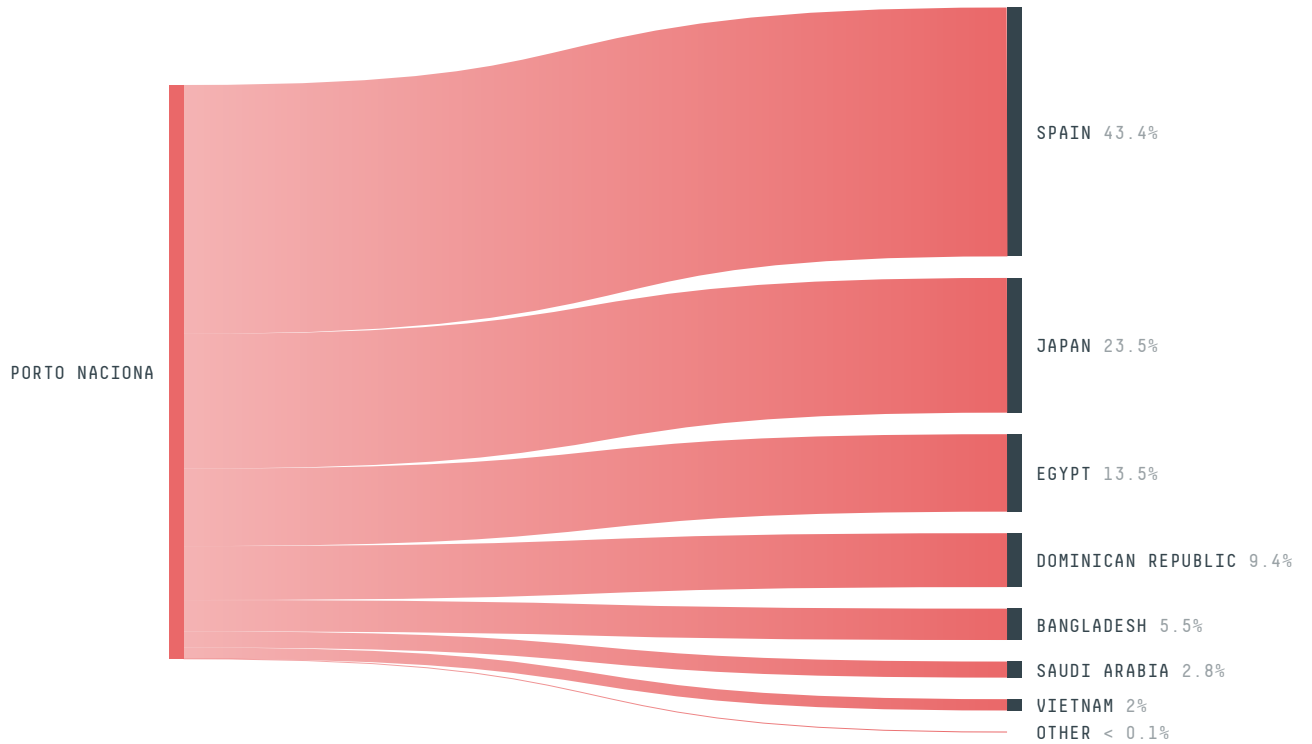

TOP IMPORTING COUNTRIES OF CORN FROM PORTO NACIONAL IN 2017