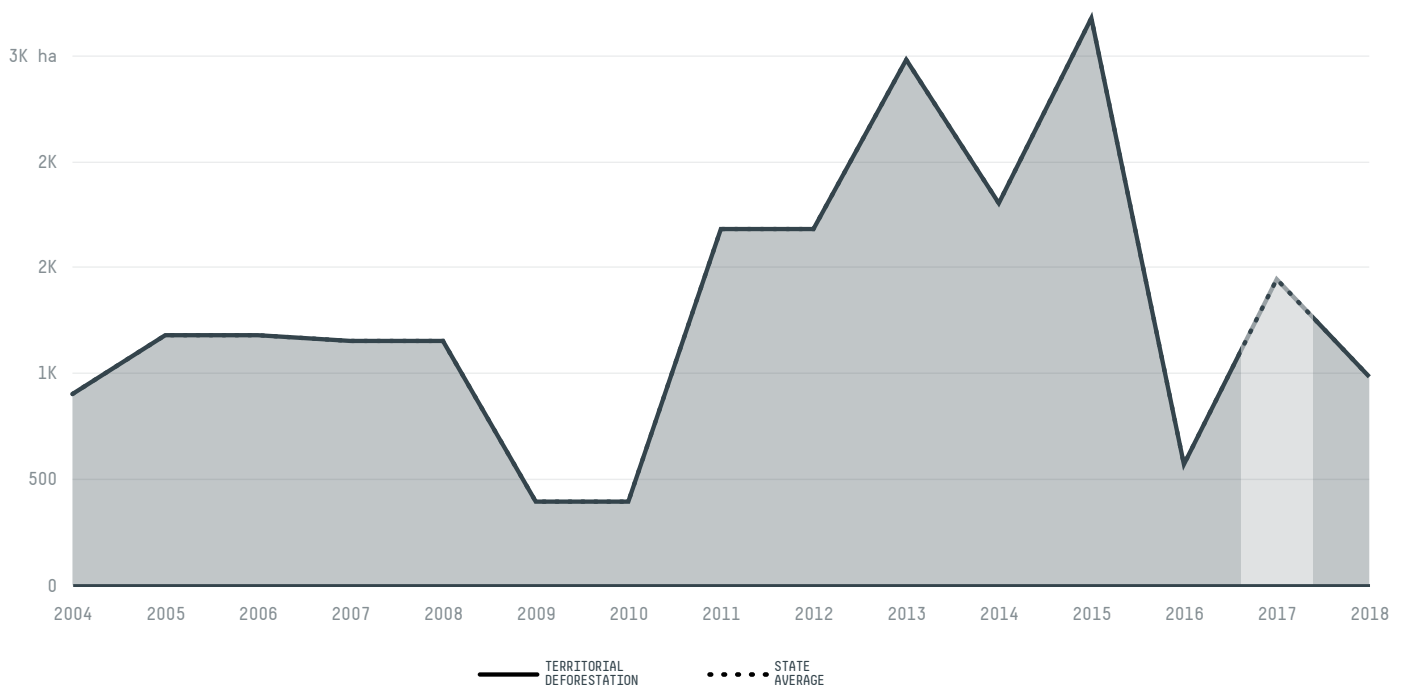

ENVIRONMENTAL INDICATORS	SCORE
Territorial deforestation	1,445 ha
Land-based CO2 emissions	218,841.7 t CO2
Water scarcity	2 /7
SOCIO-ECONOMIC INDICATORS	SCORE
Human Development Index	0.675 /1
GDP per capita	- USD/capita
GDP from agriculture	- %
Smallholder dominance	39 %
Reported cases of forced labour	-
Population	5,289
Reported cases of land conflicts	-
TERRITORIAL GOVERNANCE	SCORE
Legal Reserve deficit	1,607.5 ha
Legal Reserve deficit as a % of private land	1.7 %
Protected vegetation in private land	29,226.6 ha
Unprotected vegetation in private land	24,323.2 ha

DEFORESTATION TRAJECTORY OF SILVANOPOLIS