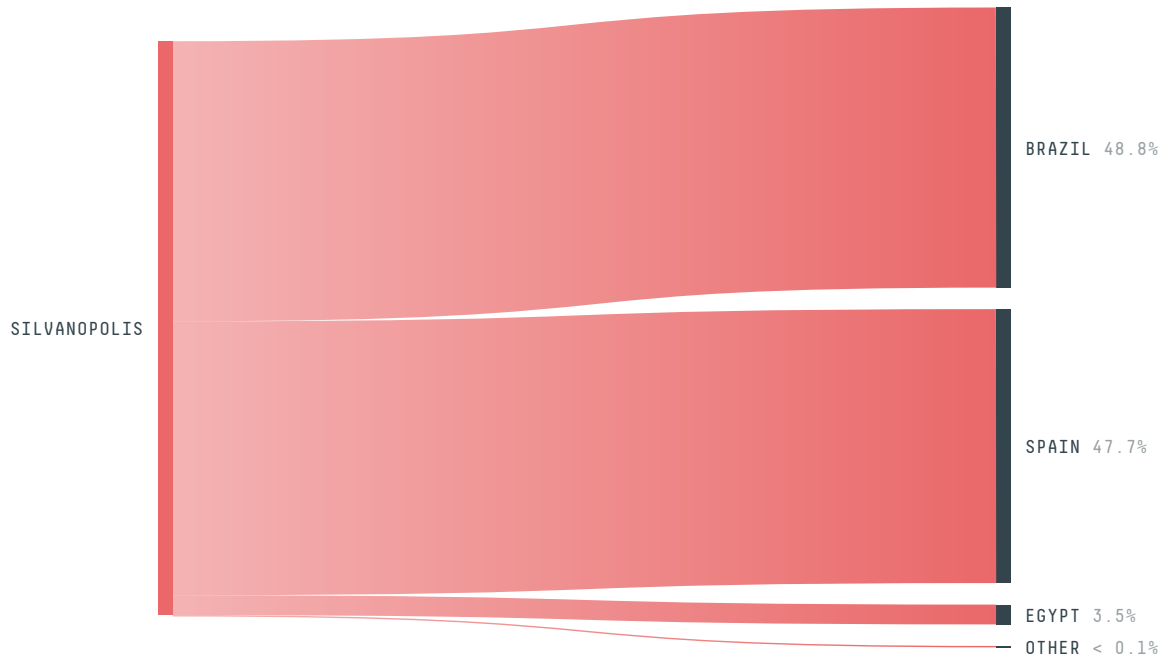

TOP IMPORTING COUNTRIES OF CORN FROM SILVANOPOLIS IN 2017