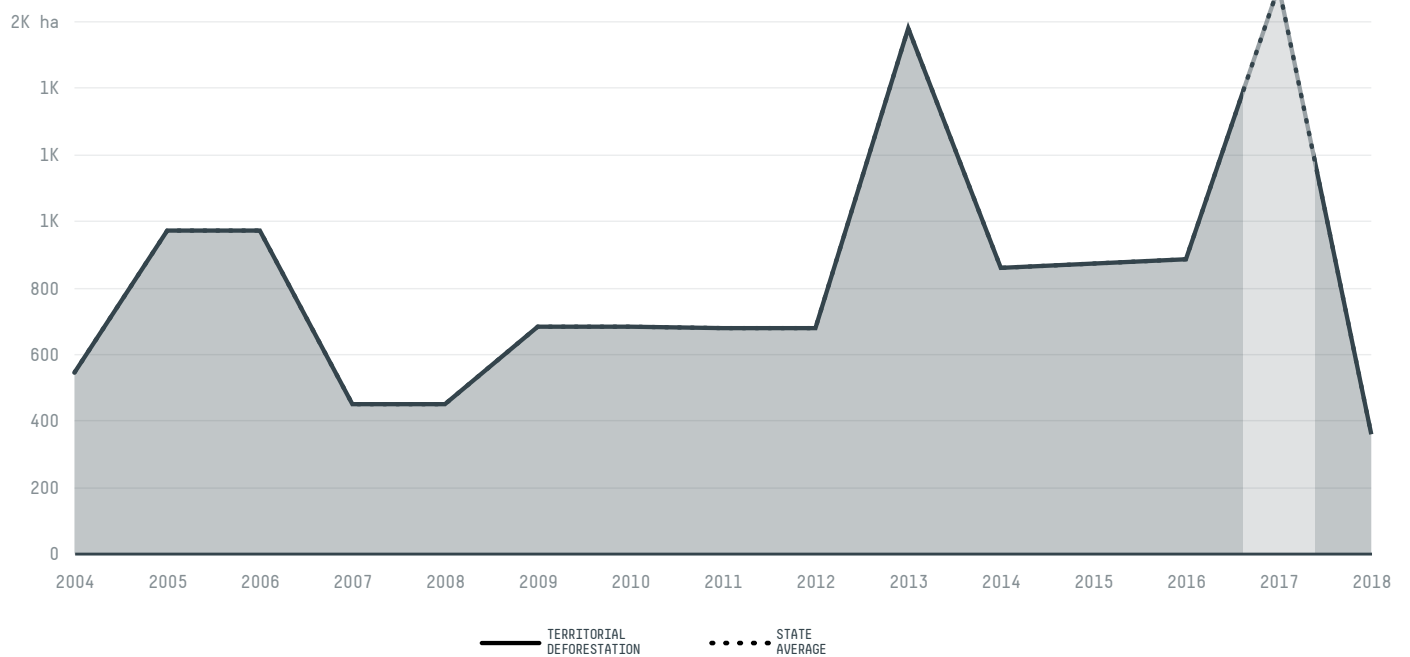

SOCIO-ECONOMIC INDICATORS	SCORE
Human Development Index	0.596 /1
GDP per capita	- USD/capita
GDP from agriculture	- %
Smallholder dominance	7 %
Reported cases of forced labour	-
Population	2,600
Reported cases of land conflicts	-

TERRITORIAL GOVERNANCE	SCORE
Legal Reserve deficit	1,371.1 ha
Legal Reserve deficit as a % of private land	1.4 %
Protected vegetation in private land	37,997.5 ha
Unprotected vegetation in private land	34,752.7 ha

DEFORESTATION TRAJECTORY OF NOVO JARDIM