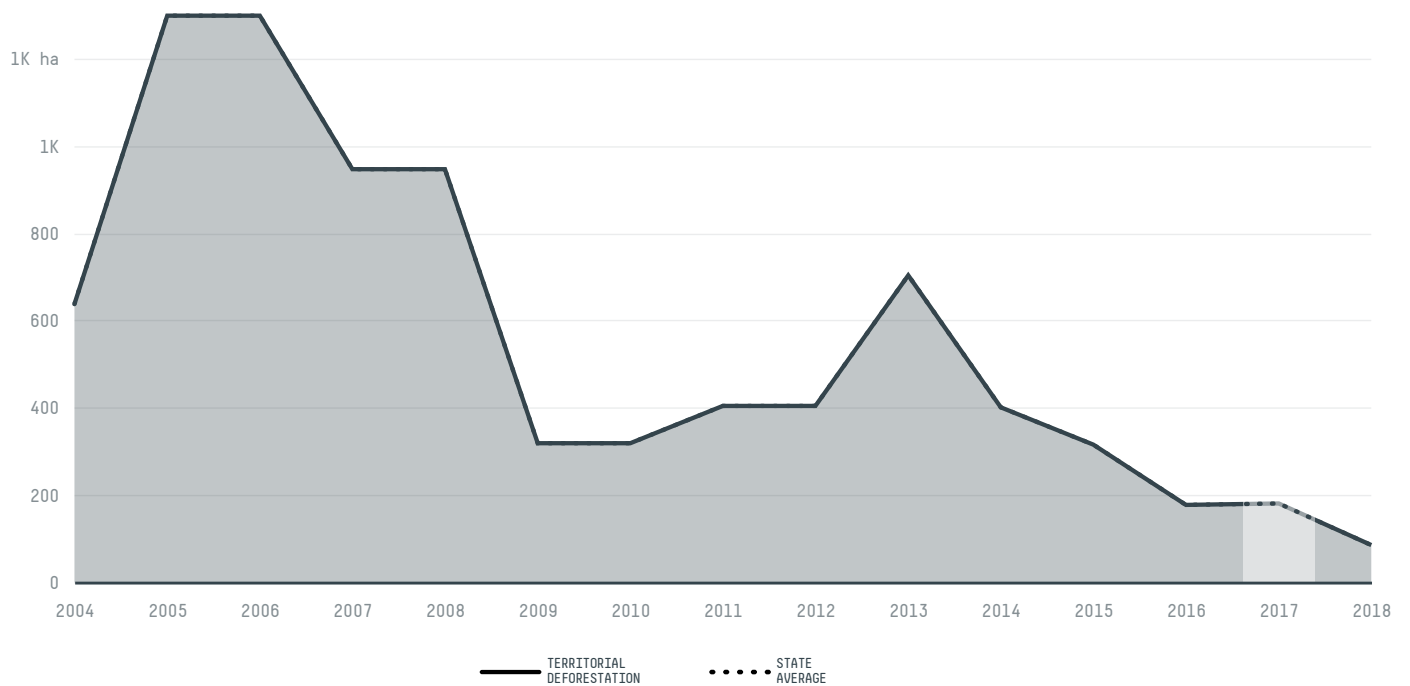

SOCIO-ECONOMIC INDICATORS	SCORE
Human Development Index	0.677 /1
GDP per capita	- USD/capita
GDP from agriculture	- %
Smallholder dominance	25 %
Reported cases of forced labour	-
Population	3,625
Reported cases of land conflicts	-
TERRITORIAL GOVERNANCE	SCORE
Legal Reserve deficit	3,120 ha
Legal Reserve deficit as a % of private land	4.6 %
Protected vegetation in private land	19,540.2 ha
Unprotected vegetation in private land	9,455.6 ha

DEFORESTATION TRAJECTORY OF AURORA DO TOCANTINS