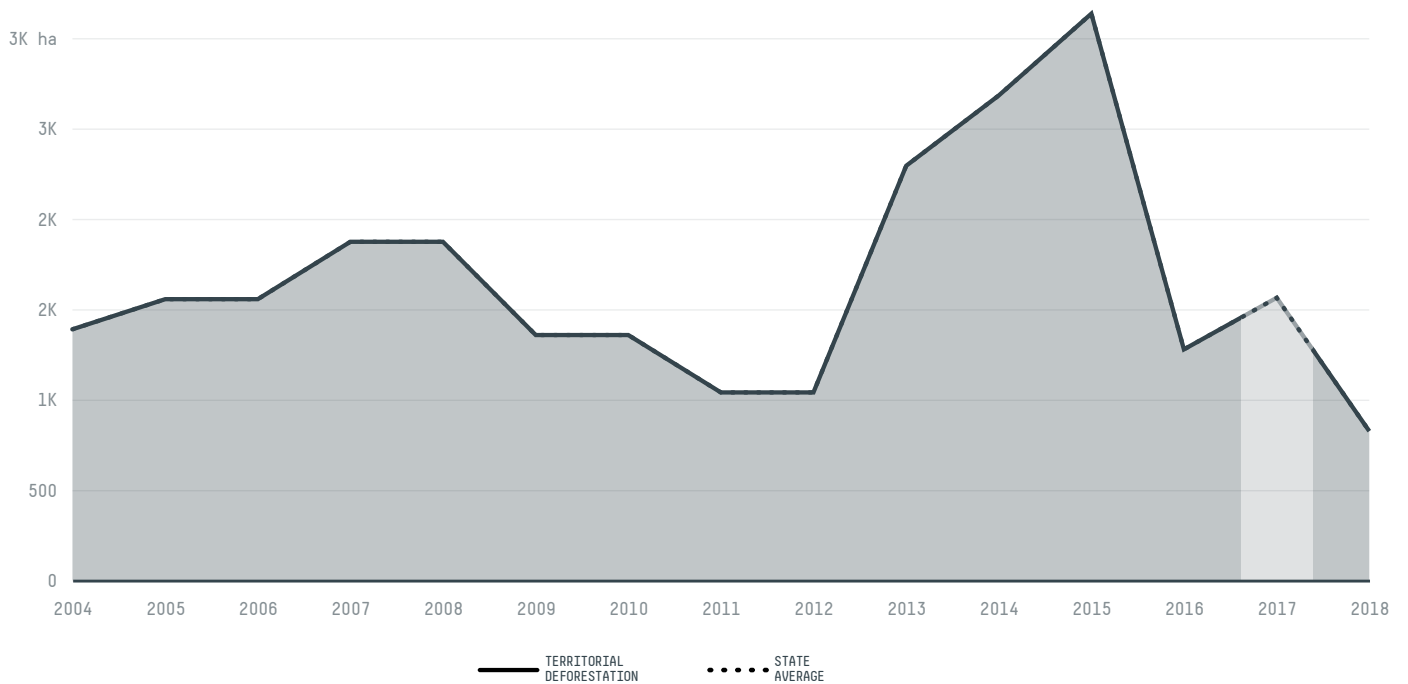

SOCIO-ECONOMIC INDICATORS	SCORE
Human Development Index	0.663 /1
GDP per capita	- USD/capita
GDP from agriculture	- %
Smallholder dominance	27 %
Reported cases of forced labour	-
Population	5,686
Reported cases of land conflicts	-
TERRITORIAL GOVERNANCE	SCORE
Legal Reserve deficit	1,830.2 ha
Legal Reserve deficit as a % of private land	1.5 %
Protected vegetation in private land	39,894.1 ha
Unprotected vegetation in private land	20,485.6 ha

DEFORESTATION TRAJECTORY OF ALIANCA DO TOCANTINS