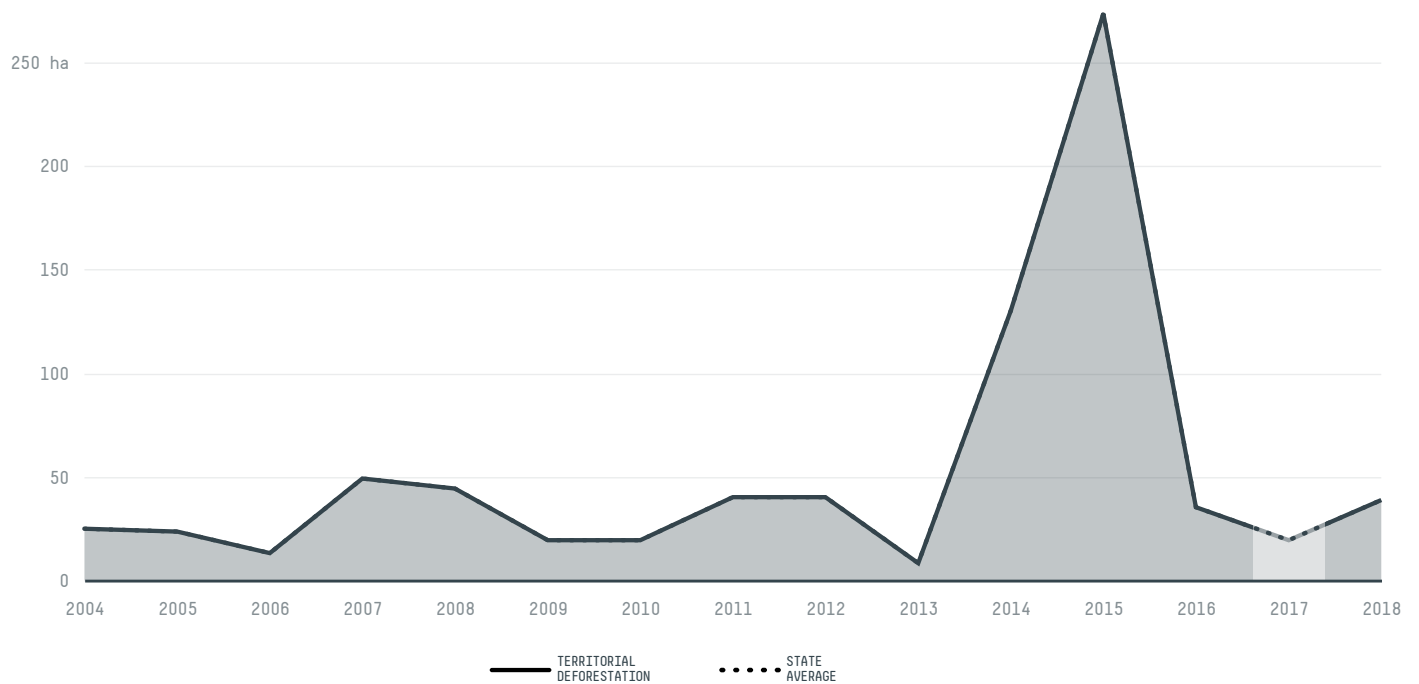

SOCIO-ECONOMIC INDICATORS	SCORE
Human Development Index	0.627 /1
GDP per capita	- USD/capita
GDP from agriculture	- %
Smallholder dominance	68 %
Reported cases of forced labour	-
Population	10,522
Reported cases of land conflicts	-
TERRITORIAL GOVERNANCE	SCORE
Legal Reserve deficit	931.1 ha
Legal Reserve deficit as a % of private land	5.7 %
Protected vegetation in private land	8,734.6 ha
Unprotected vegetation in private land	368.2 ha

DEFORESTATION TRAJECTORY OF BURITI DO TOCANTINS