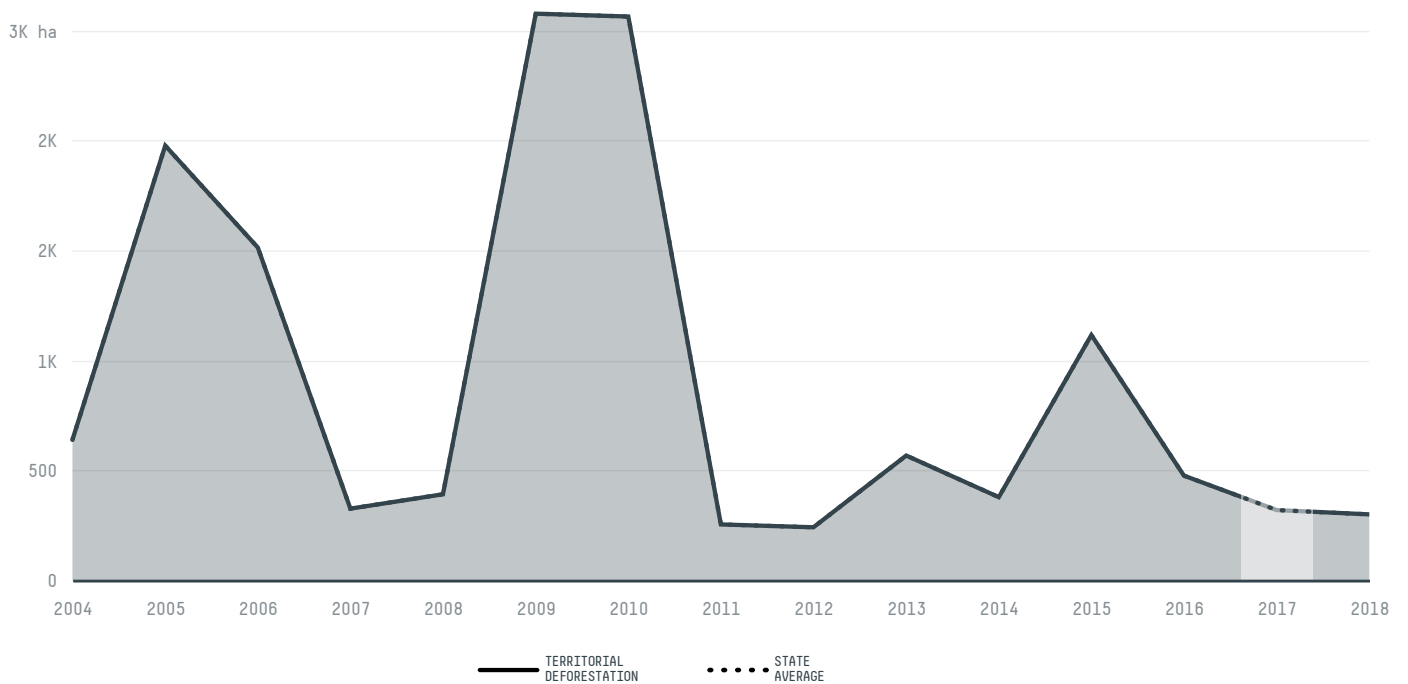

SOCIO-ECONOMIC INDICATORS	SCORE
Human Development Index	0.627 /1
GDP per capita	- USD/capita
GDP from agriculture	- %
Smallholder dominance	43 %
Reported cases of forced labour	-
Population	5,305
Reported cases of land conflicts	-

TERRITORIAL GOVERNANCE	SCORE
Legal Reserve deficit	11,313.9 ha
Legal Reserve deficit as a % of private land	11 %
Protected vegetation in private land	24,017.1 ha
Unprotected vegetation in private land	558.9 ha

DEFORESTATION TRAJECTORY OF PEQUIZEIRO