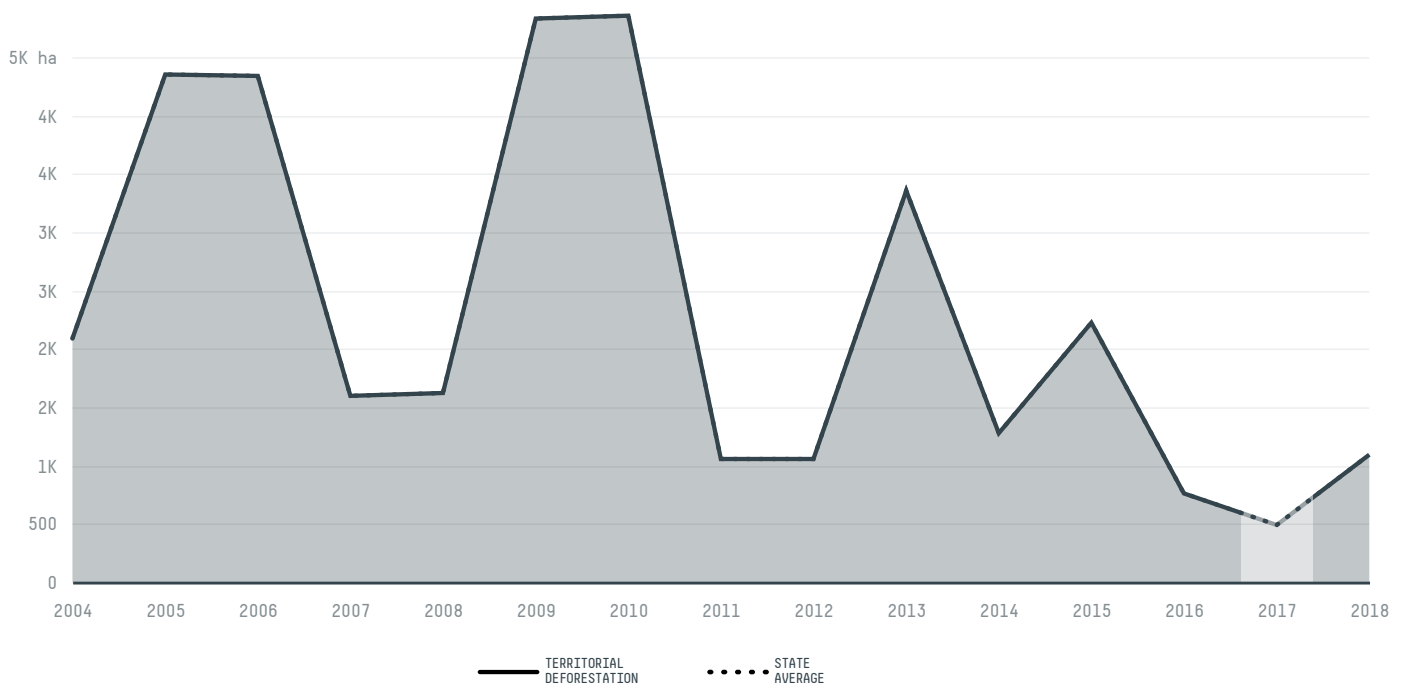

SOCIO-ECONOMIC INDICATORS	SCORE
Human Development Index	0.605 /1
GDP per capita	- USD/capita
GDP from agriculture	- %
Smallholder dominance	35 %
Reported cases of forced labour	-
Population	5,314
Reported cases of land conflicts	-
TERRITORIAL GOVERNANCE	SCORE
Legal Reserve deficit	4,999.1 ha
Legal Reserve deficit as a % of private land	3.6 %
Protected vegetation in private land	36,221.1 ha
Unprotected vegetation in private land	10,527 ha

DEFORESTATION TRAJECTORY OF COUTO DE MAGALHAES