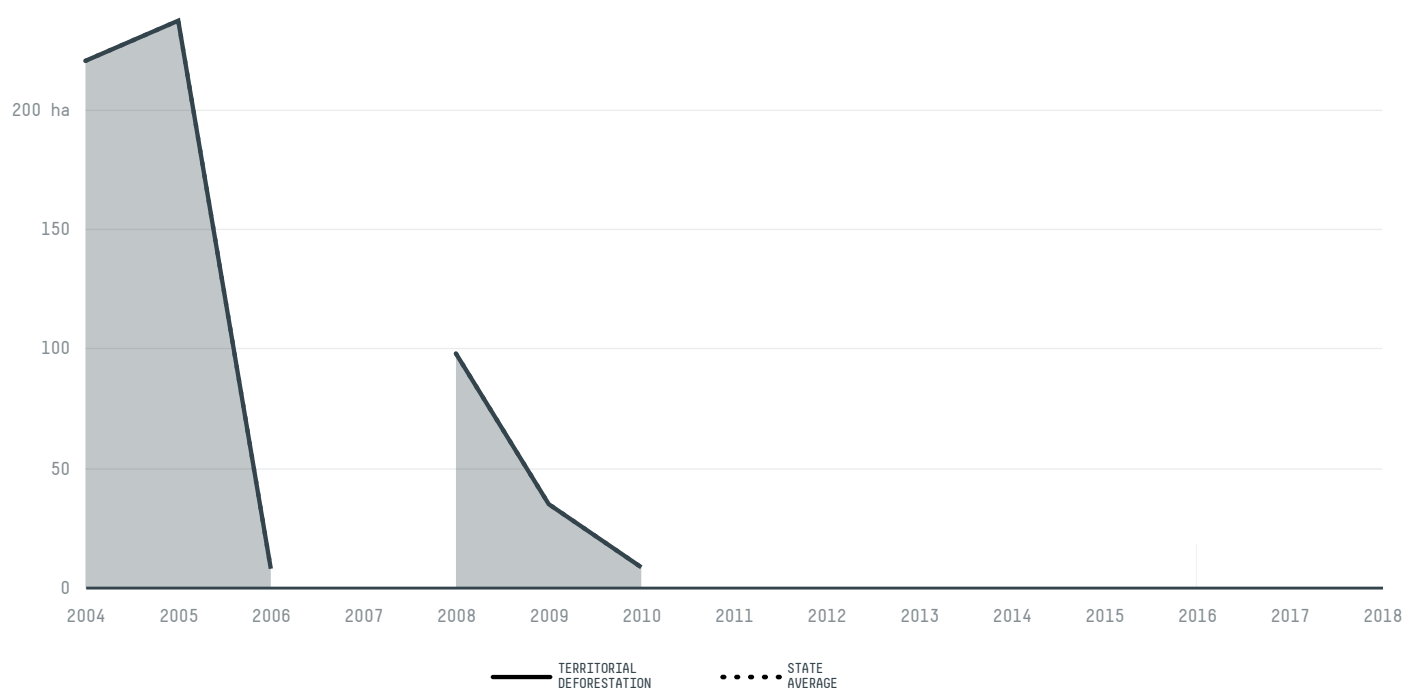

SOCIO-ECONOMIC INDICATORS	SCORE
Human Development Index	0.638 /1
GDP per capita	- USD/capita
GDP from agriculture	- %
Smallholder dominance	65 %
Reported cases of forced labour	-
Population	4,547
Reported cases of land conflicts	-

TERRITORIAL GOVERNANCE	SCORE
Legal Reserve deficit	4,589.8 ha
Legal Reserve deficit as a % of private land	5.7 %
Protected vegetation in private land	15,011.2 ha
Unprotected vegetation in private land	2.1 ha

DEFORESTATION TRAJECTORY OF BERNARDO SAYAO