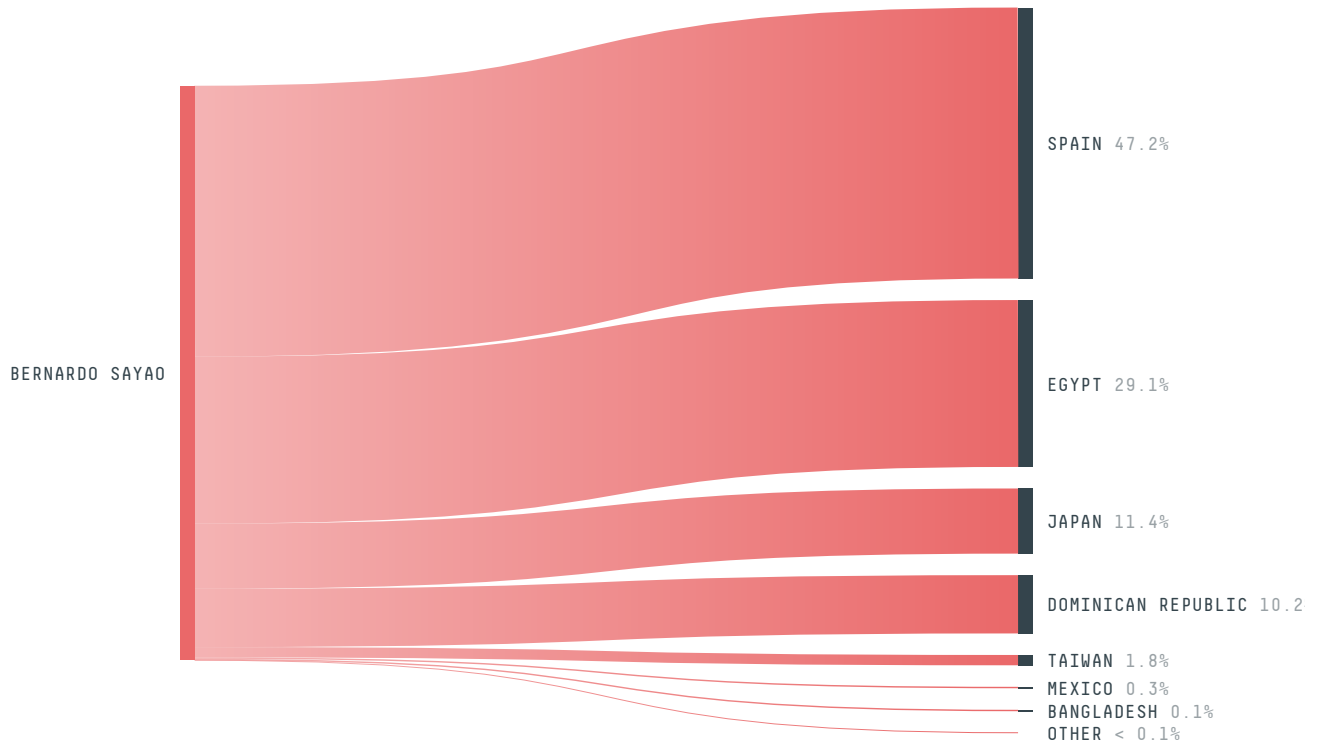

TOP IMPORTING COUNTRIES OF CORN FROM BERNARDO SAYAO IN 2017