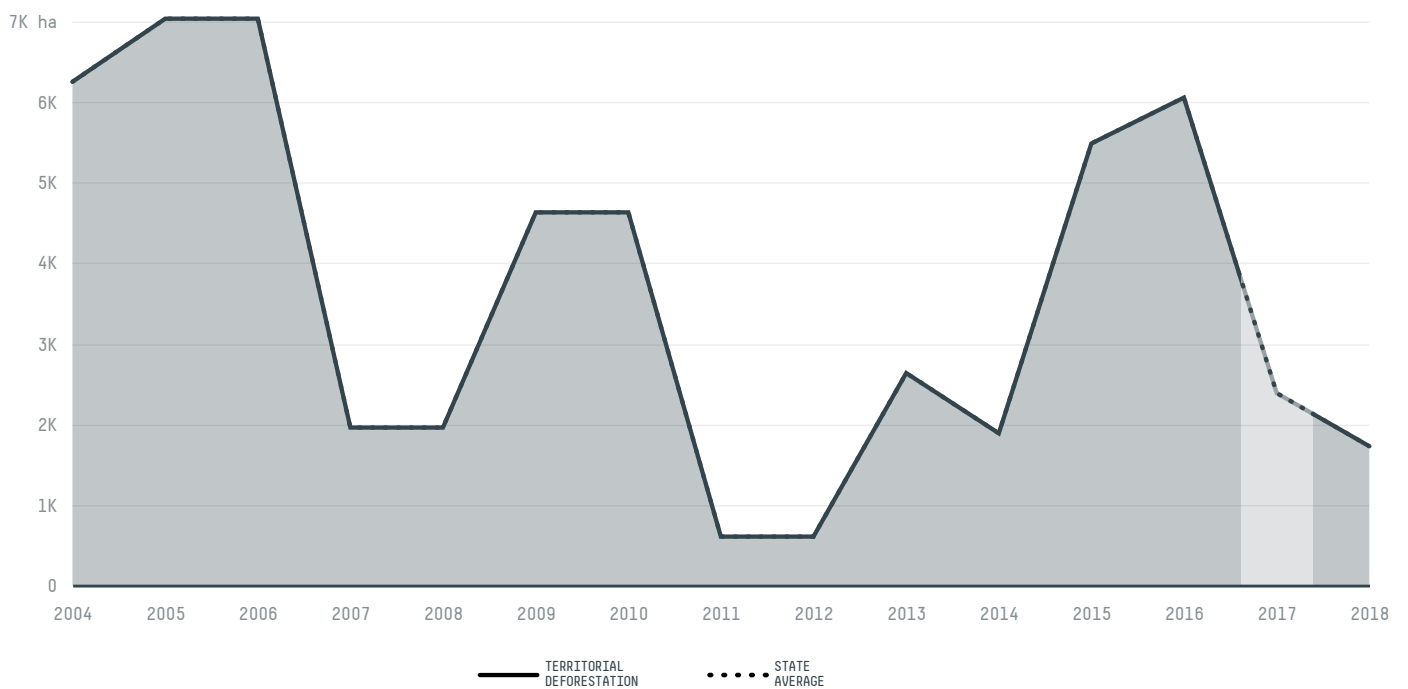

SOCIO-ECONOMIC INDICATORS	SCORE
Human Development Index	0.639 /1
GDP per capita	- USD/capita
GDP from agriculture	- %
Smallholder dominance	29 %
Reported cases of forced labour	-
Population	6,716
Reported cases of land conflicts	-
TERRITORIAL GOVERNANCE	SCORE
Legal Reserve deficit	1,961.8 ha
Legal Reserve deficit as a % of private land	0.9 %
Protected vegetation in private land	78,920.2 ha
Unprotected vegetation in private land	42,808.5 ha

DEFORESTATION TRAJECTORY OF ARAGUACEMA