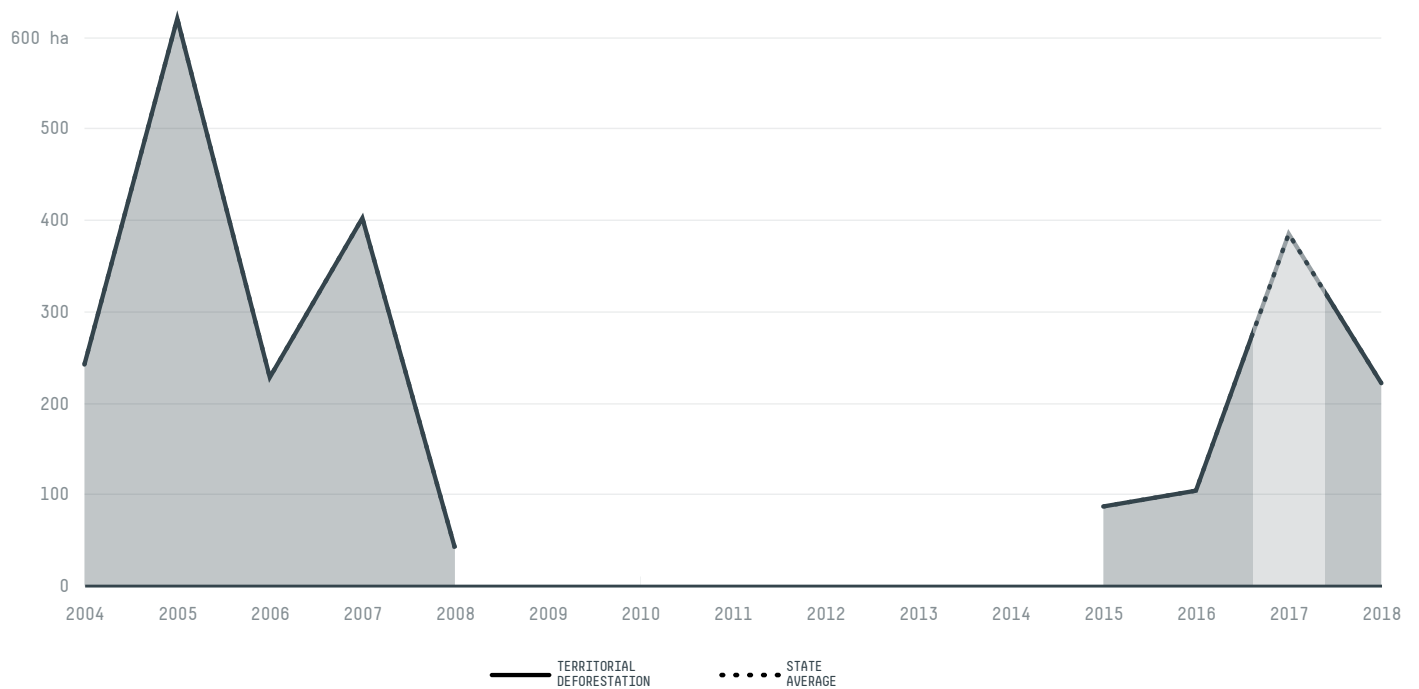

SOCIO-ECONOMIC INDICATORS	SCORE
Human Development Index	0.59 /1
GDP per capita	- USD/capita
GDP from agriculture	- %
Smallholder dominance	6 %
Reported cases of forced labour	-
Population	5,395
Reported cases of land conflicts	-
TERRITORIAL GOVERNANCE	SCORE
Legal Reserve deficit	34,005.1 ha
Legal Reserve deficit as a % of private land	24.8 %
Protected vegetation in private land	25,248.4 ha
Unprotected vegetation in private land	12.2 ha

DEFORESTATION TRAJECTORY OF SAPUCAIA