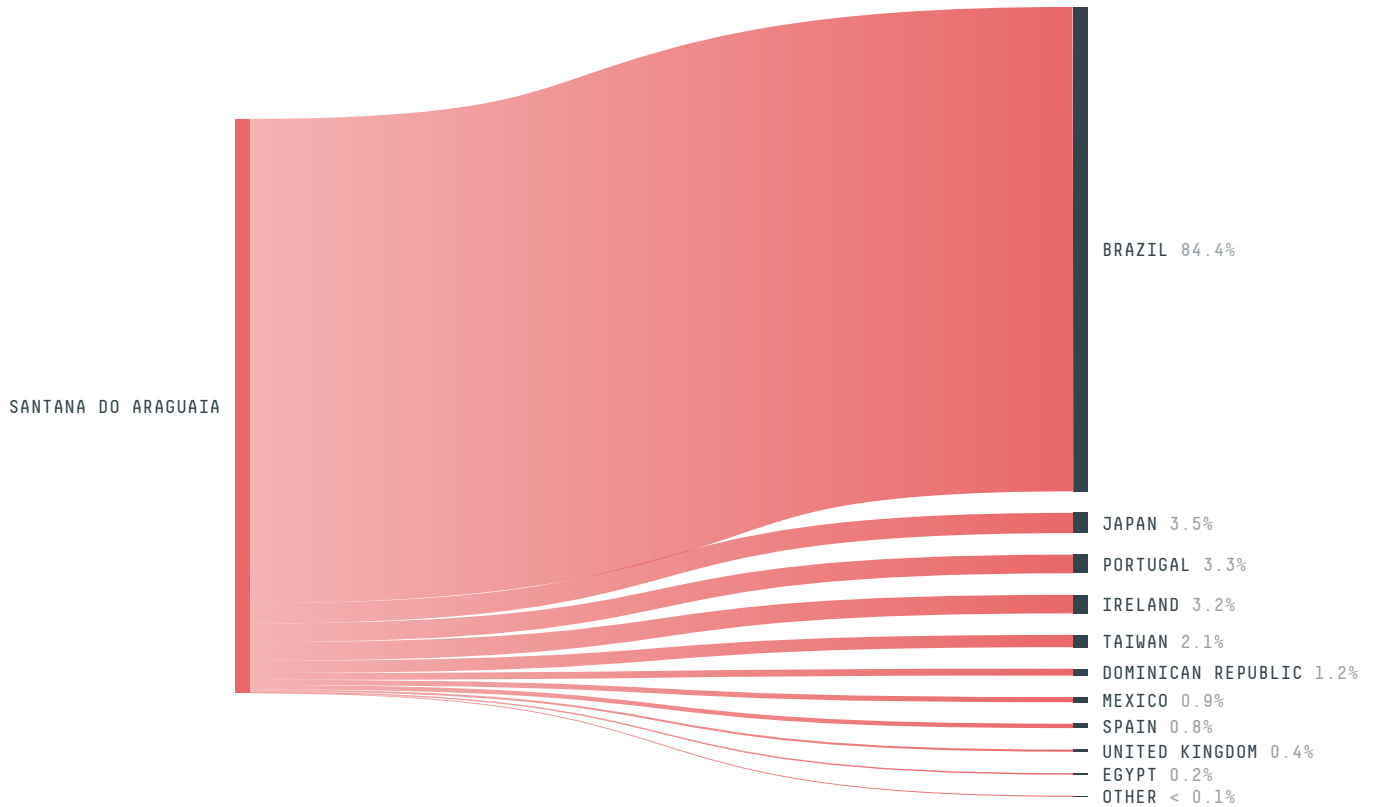

TOP IMPORTING COUNTRIES OF CORN FROM SANTANA DO ARAGUAIA IN 2017