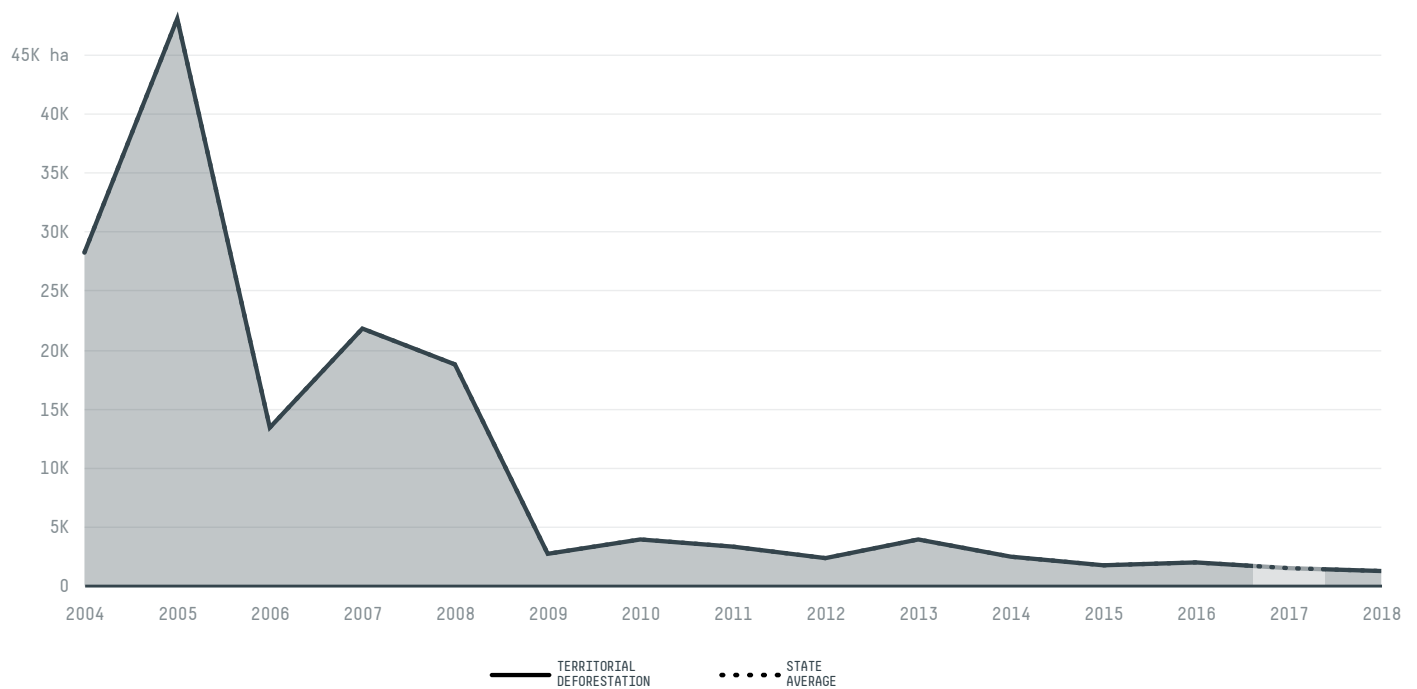

SOCIO-ECONOMIC INDICATORS	SCORE
Human Development Index	0.602 /1
GDP per capita	- USD/capita
GDP from agriculture	- %
Smallholder dominance	25 %
Reported cases of forced labour	-
Population	63,031
Reported cases of land conflicts	3
TERRITORIAL GOVERNANCE	SCORE
Legal Reserve deficit	49,773.5 ha
Legal Reserve deficit as a % of private land	4.2 %
Protected vegetation in private land	574,659.4 ha
Unprotected vegetation in private land	44,269.1 ha

DEFORESTATION TRAJECTORY OF SANTANA DO ARAGUAIA