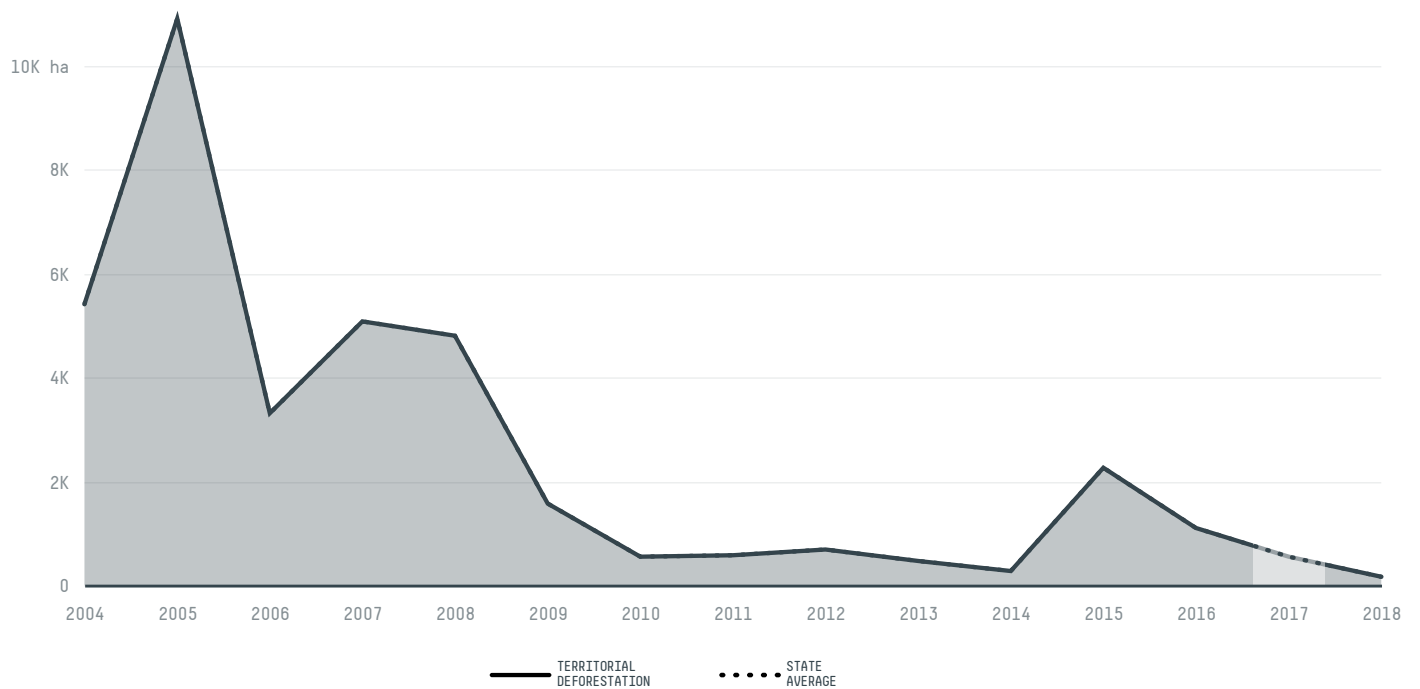

SOCIO-ECONOMIC INDICATORS	SCORE
Human Development Index	0.594 /1
GDP per capita	- USD/capita
GDP from agriculture	- %
Smallholder dominance	28 %
Reported cases of forced labour	-
Population	3,340
Reported cases of land conflicts	-

TERRITORIAL GOVERNANCE	SCORE
Legal Reserve deficit	26,469.3 ha
Legal Reserve deficit as a % of private land	10.2 %
Protected vegetation in private land	78,516.4 ha
Unprotected vegetation in private land	7,721.6 ha

DEFORESTATION TRAJECTORY OF BANNACH