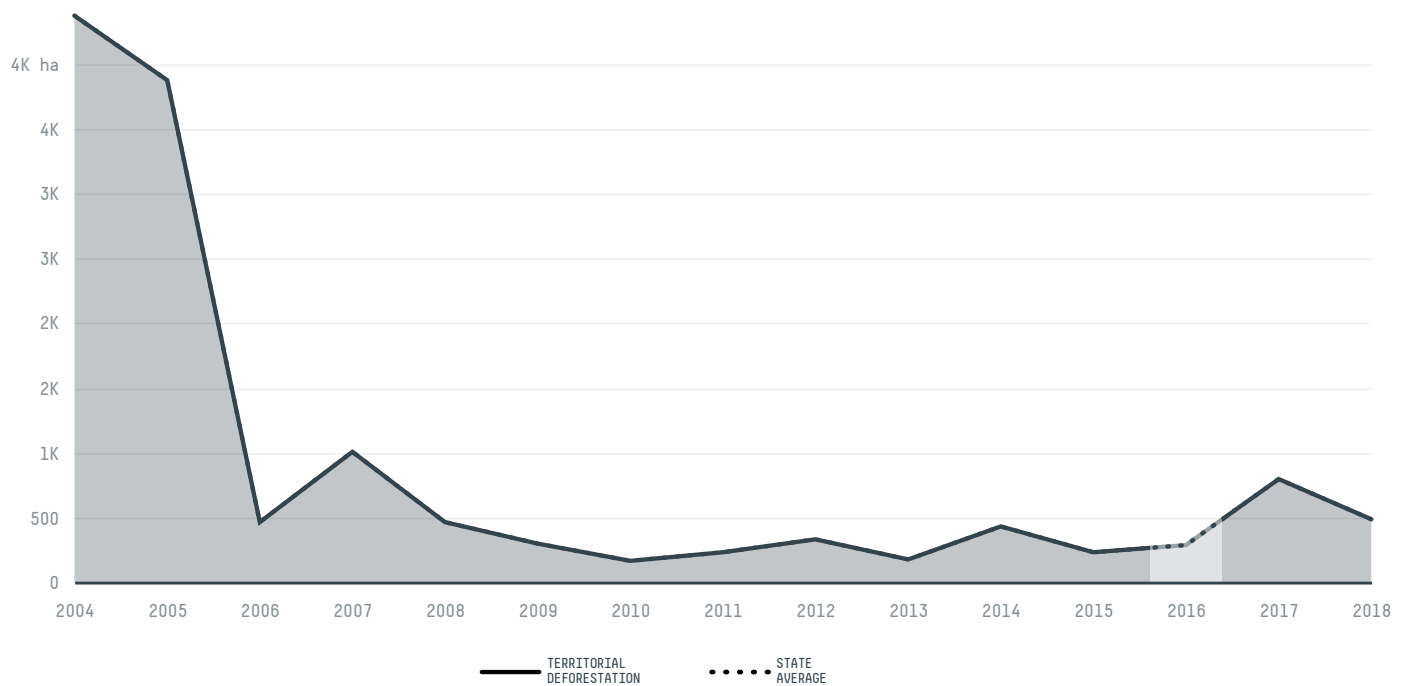

SOCIO-ECONOMIC INDICATORS	SCORE
Human Development Index	0.718 /1
GDP per capita	6,339 USD/capita
GDP from agriculture	9.7 %
Smallholder dominance	75 %
Reported cases of forced labour	-
Reported cases of land conflicts	-
Population	85,863
TERRITORIAL GOVERNANCE	SCORE
Legal Reserve deficit	29,687.1 ha
Legal Reserve deficit as a % of private land	8.8 %
Protected vegetation in private land	98,220 ha
Unprotected vegetation in private land	556.3 ha

DEFORESTATION TRAJECTORY OF CACOAL