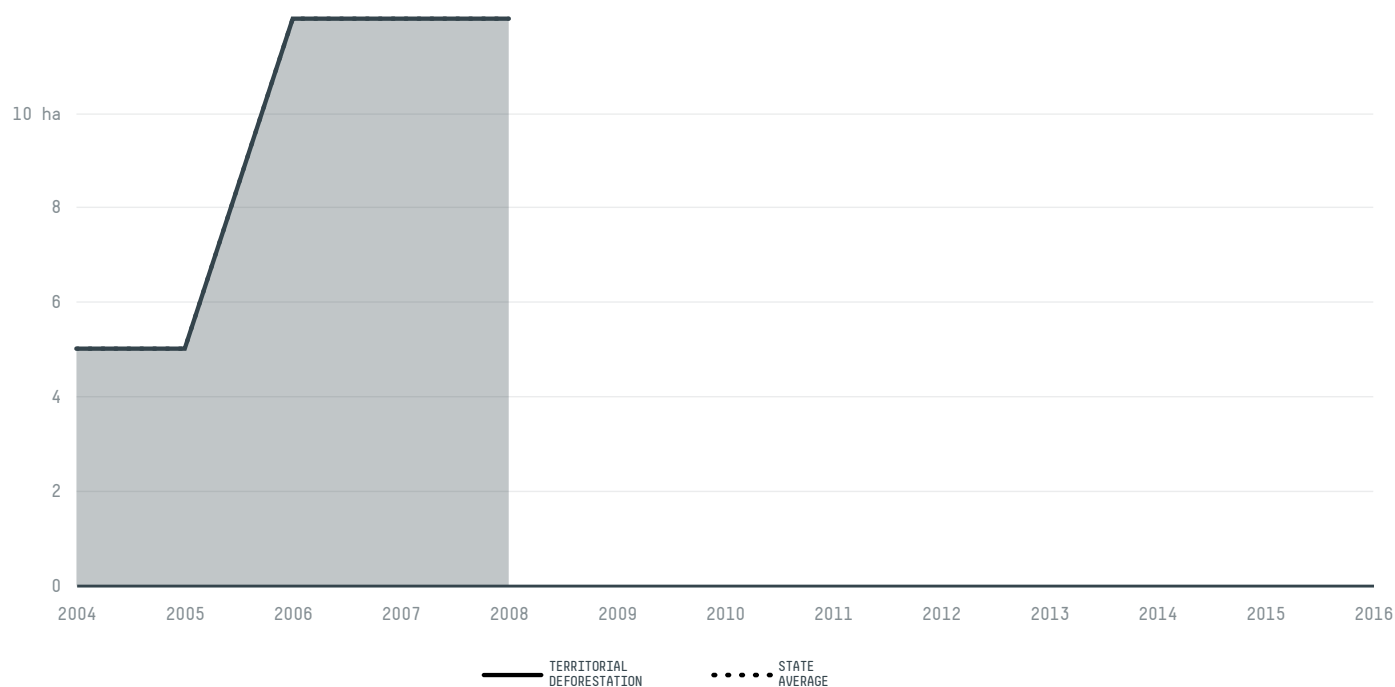

SOCIO-ECONOMIC INDICATORS	SCORE
Human Development Index	0.61 /1
GDP per capita	2,336 USD/capita
GDP from agriculture	22.6 %
Smallholder dominance	32 %
Reported cases of forced labour	-
Reported cases of land conflicts	-
Population	6,808

TERRITORIAL GOVERNANCE	SCORE
Legal Reserve deficit	340.2 ha
Legal Reserve deficit as a % of private land	4.4 %
Protected vegetation in private land	814.5 ha
Unprotected vegetation in private land	201.5 ha

DEFORESTATION TRAJECTORY OF SANTA CRUZ DA VITORIA