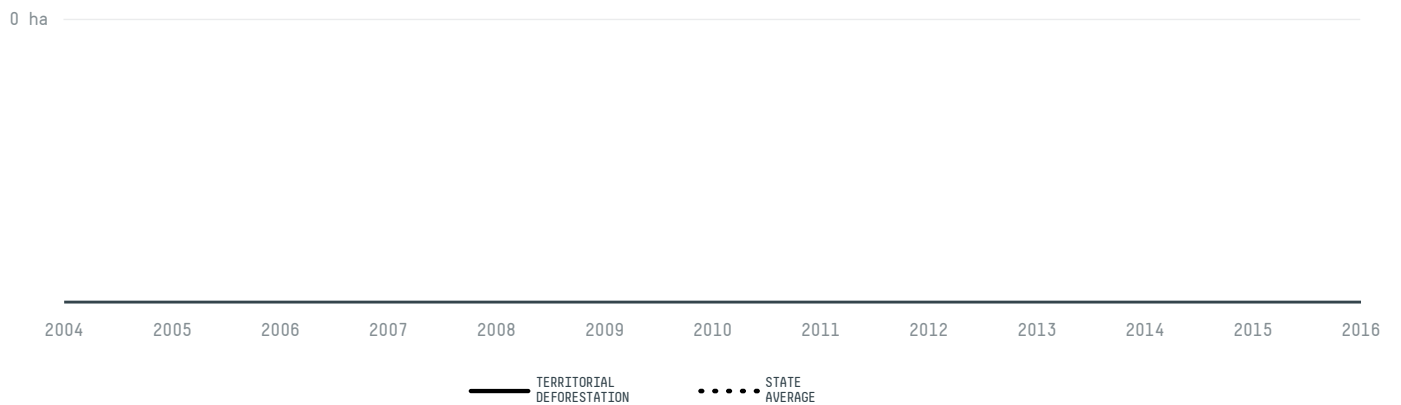

SOCIO-ECONOMIC INDICATORS	SCORE
Human Development Index	0.602 /1
GDP per capita	- USD/capita
GDP from agriculture	- %
Smallholder dominance	43 %
Reported cases of forced labour	-
Reported cases of land conflicts	-
Population	6,767
TERRITORIAL GOVERNANCE	
Legal Reserve deficit	335.6 ha
Legal Reserve deficit as a % of private land	11.3 %
Protected vegetation in private land	3.8 ha
Unprotected vegetation in private land	0.5 ha

DEFORESTATION TRAJECTORY OF BARRO PRETO