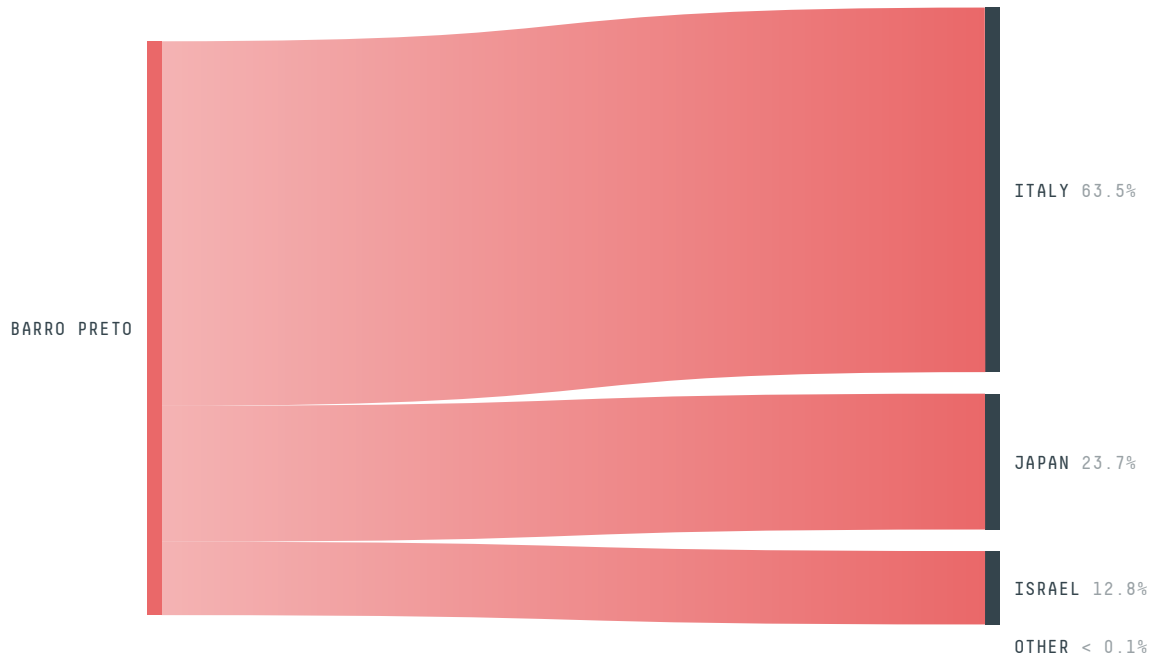

TOP IMPORTING COUNTRIES OF COFFEE FROM BARRO PRETO IN 2017