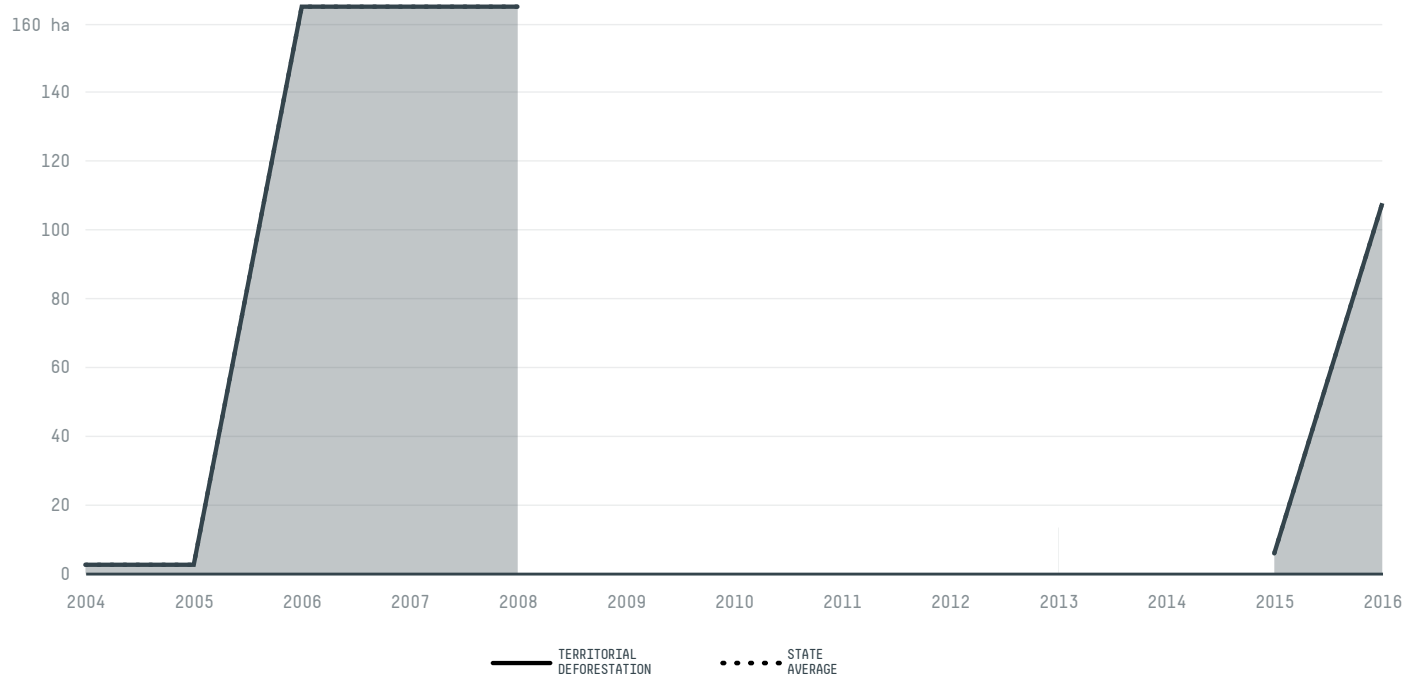

SOCIO-ECONOMIC INDICATORS	SCORE
Human Development Index	0.69 /1
GDP per capita	- USD/capita
GDP from agriculture	- %
Smallholder dominance	52 %
Reported cases of forced labour	-
Reported cases of land conflicts	1
Population	184,616
TERRITORIAL GOVERNANCE	SCORE
Legal Reserve deficit	1,205.4 ha
Legal Reserve deficit as a % of private land	6 %
Protected vegetation in private land	754.1 ha
Unprotected vegetation in private land	960.7 ha

DEFORESTATION TRAJECTORY OF ILHEUS