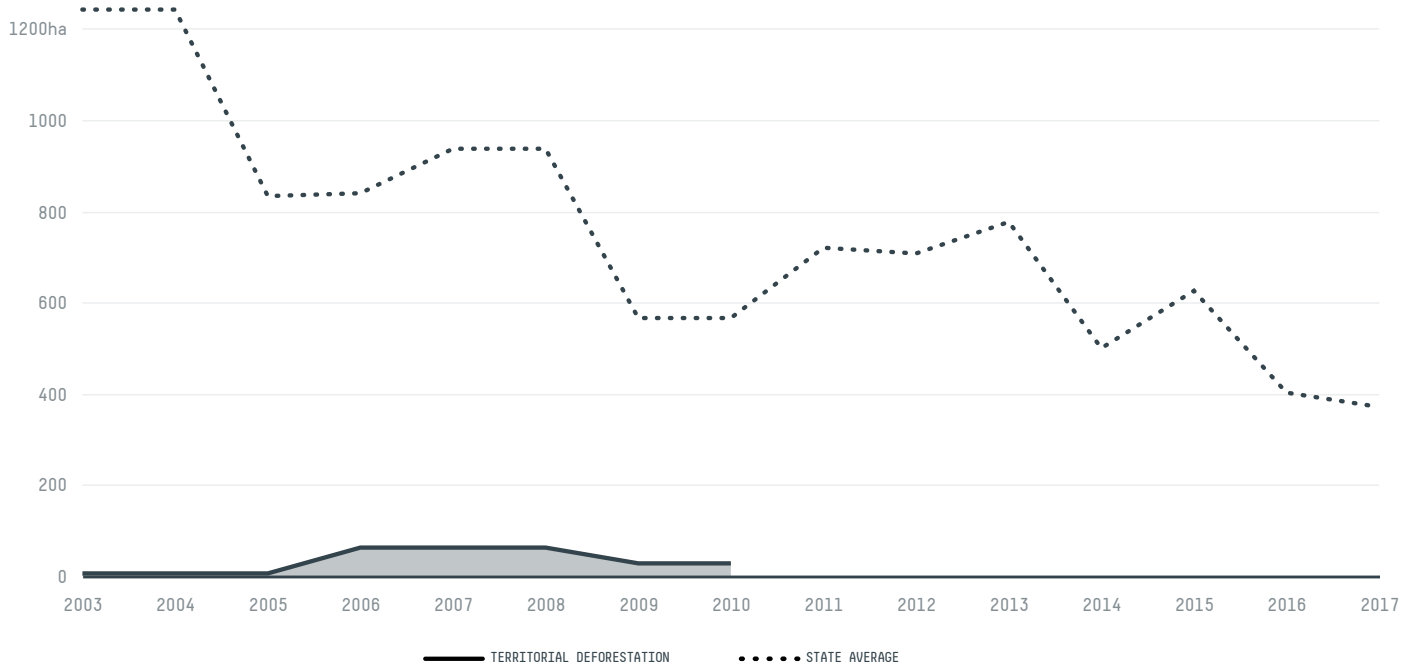

TERRITORIAL GOVERNANCE	SCORE	STATE RANKING
Legal Reserve deficit	501.4 ha	88
Legal Reserve deficit as a % of private land	5.4 %	-
Number of environmental embargoes	0	5

DEFORESTATION TRAJECTORY OF FEIRA DE SANTANA