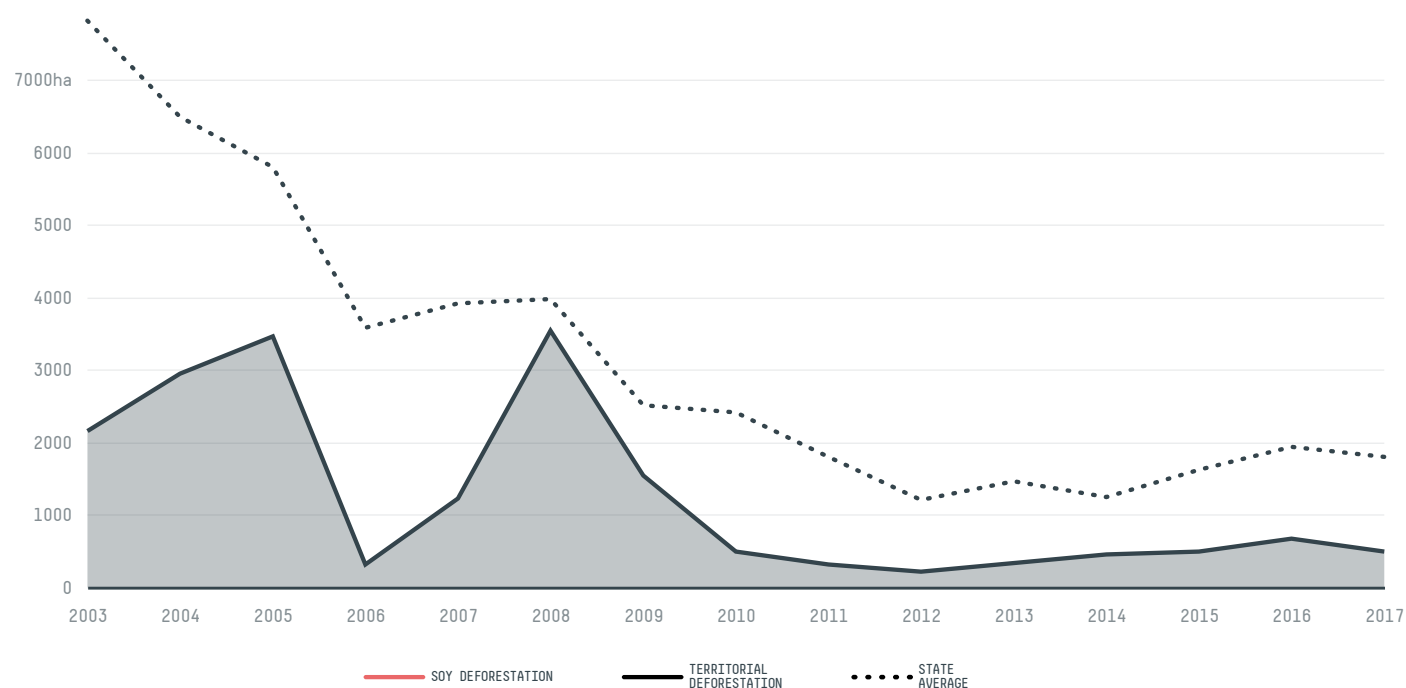

SOCIO-ECONOMIC INDICATORS	SCORE	STATE RANKING
Human Development Index	0.55 /1	70
GDP per capita	2,455 USD/capita	97
GDP from agriculture	31.9 %	49
Smallholder dominance	79 %	-
Reported cases of forced labour	-	-
Reported cases of land conflicts	-	-
Population	13,419	121

TERRITORIAL GOVERNANCE	SCORE	STATE RANKING
Legal Reserve deficit	2,588.6 ha	58
Legal Reserve deficit as a % of private land	2.7 %	-
Protected vegetation in private land	48,502.2 ha	-
Unprotected vegetation in private land	1,723.6 ha	84

ACTOR COMMITMENTS	SCORE	STATE RANKING
Soy traded under zero deforestation commitment	100 %	8
Round Table on Responsible Soy	0 t	1

DEFORESTATION TRAJECTORY OF SAO JOAO DO ARAGUAIA