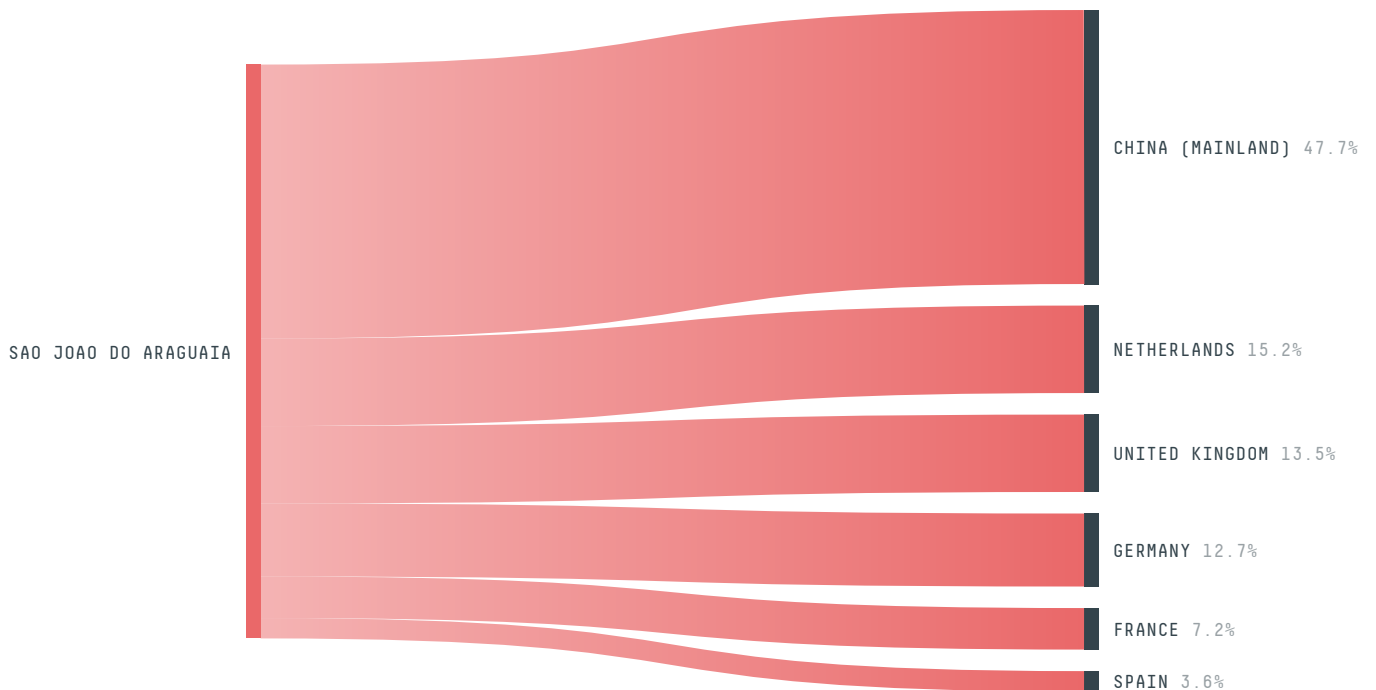

TOP IMPORTING COUNTRIES OF SOY FROM SAO JOAO DO ARAGUAIA IN 2016