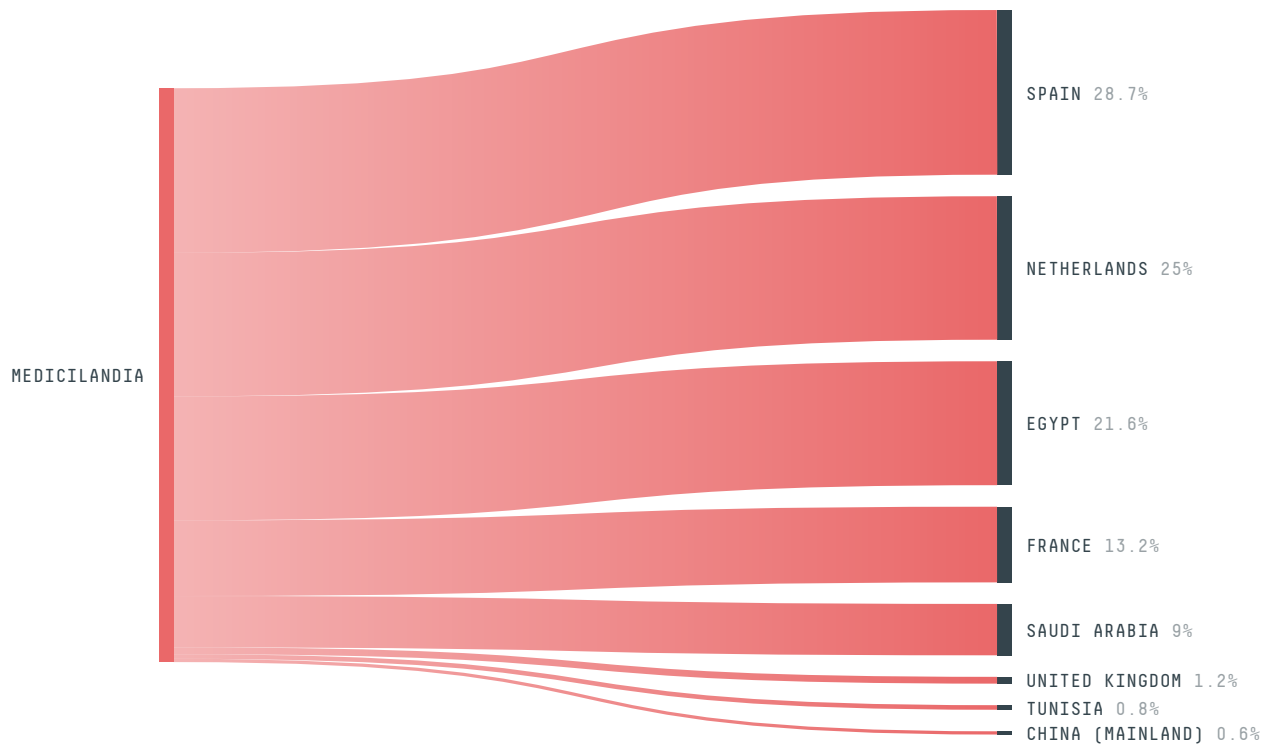

TOP IMPORTING COUNTRIES OF SOY FROM MEDICILANDIA IN 2015