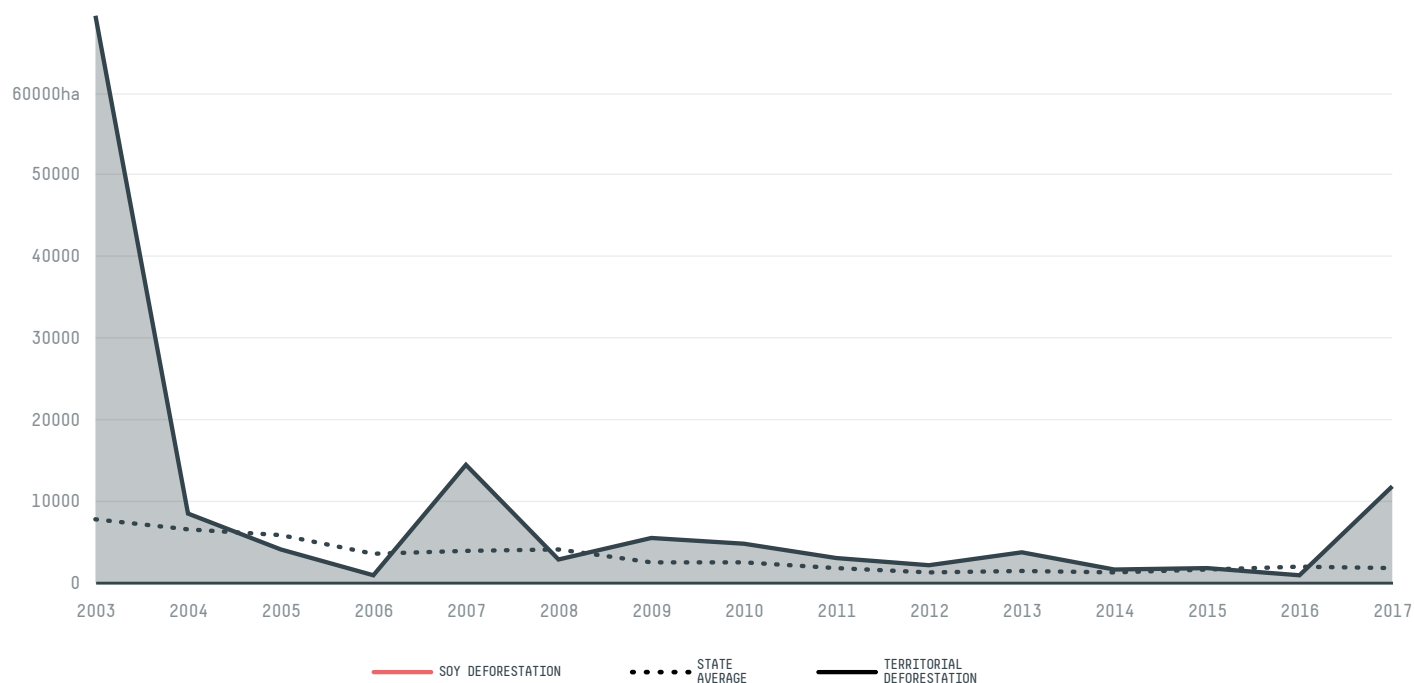

SOCIO-ECONOMIC INDICATORS	SCORE	STATE RANKING
Human Development Index	0.582 /1	52
GDP per capita	6,269 USD/capita	14
GDP from agriculture	58.6 %	6
Smallholder dominance	88 %	-
Reported cases of forced labour	-	-
Reported cases of land conflicts	2	5
Population	28,987	73

TERRITORIAL GOVERNANCE	SCORE	STATE RANKING
Legal Reserve deficit	94.6 ha	106
Legal Reserve deficit as a % of private land	0 %	-
Protected vegetation in private land	568,263.4 ha	-
Unprotected vegetation in private land	68,546.7 ha	12

ACTOR COMMITMENTS	SCORE	STATE RANKING
Soy traded under zero deforestation commitment	100 %	8
Round Table on Responsible Soy	- t	-

DEFORESTATION TRAJECTORY OF MEDICILANDIA