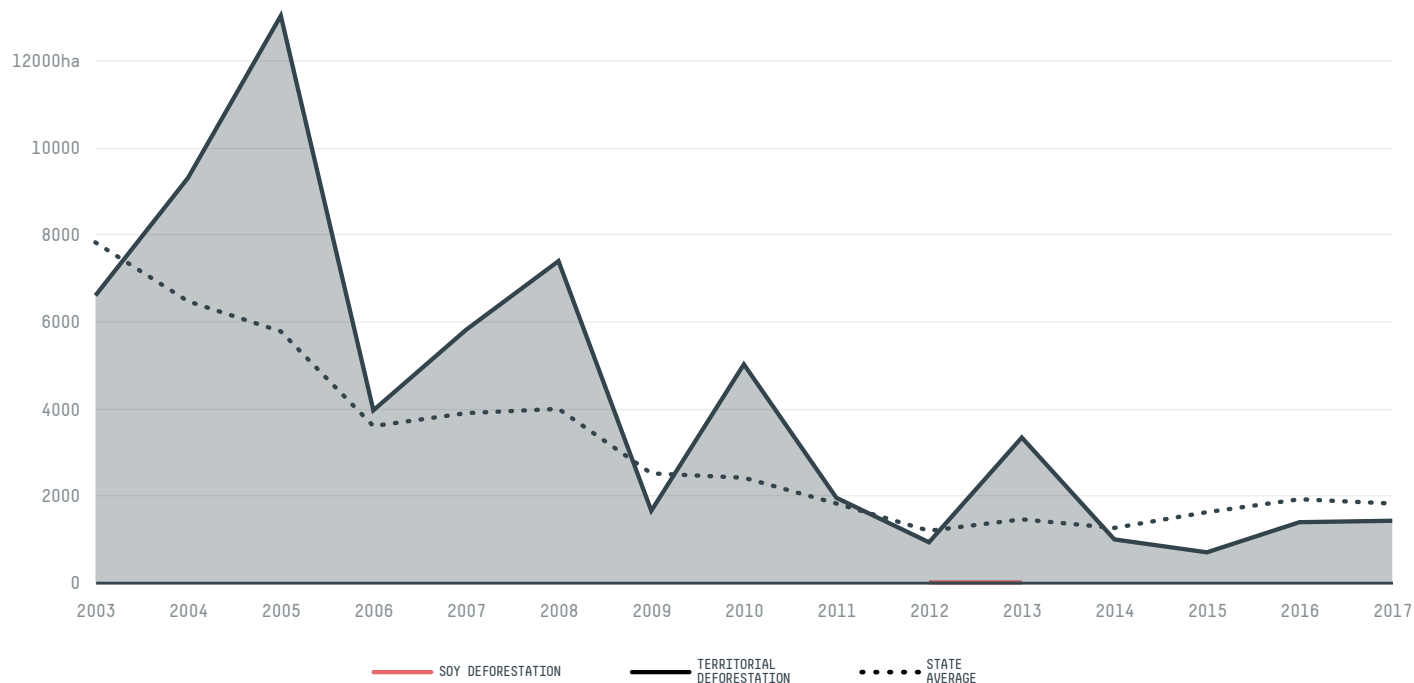

SOCIO-ECONOMIC INDICATORS	SCORE	STATE RANKING
Human Development Index	0.588 /1	47
GDP per capita	- USD/capita	-
GDP from agriculture	- %	-
Smallholder dominance	23 %	-
Reported cases of forced labour	-	-
Reported cases of land conflicts	-	-
Population	90,552	18
TERRITORIAL GOVERNANCE	SCORE	STATE RANKING
Legal Reserve deficit	3,483.2 ha	51
Legal Reserve deficit as a % of private land	0.9 %	-
Protected vegetation in private land	254,219.7 ha	-
Unprotected vegetation in private land	25,256.1 ha	44
ACTOR COMMITMENTS	SCORE	STATE RANKING
Soy traded under zero deforestation commitment	71.5 %	8
Round Table on Responsible Soy	0 t	1

DEFORESTATION TRAJECTORY OF TAILANDIA