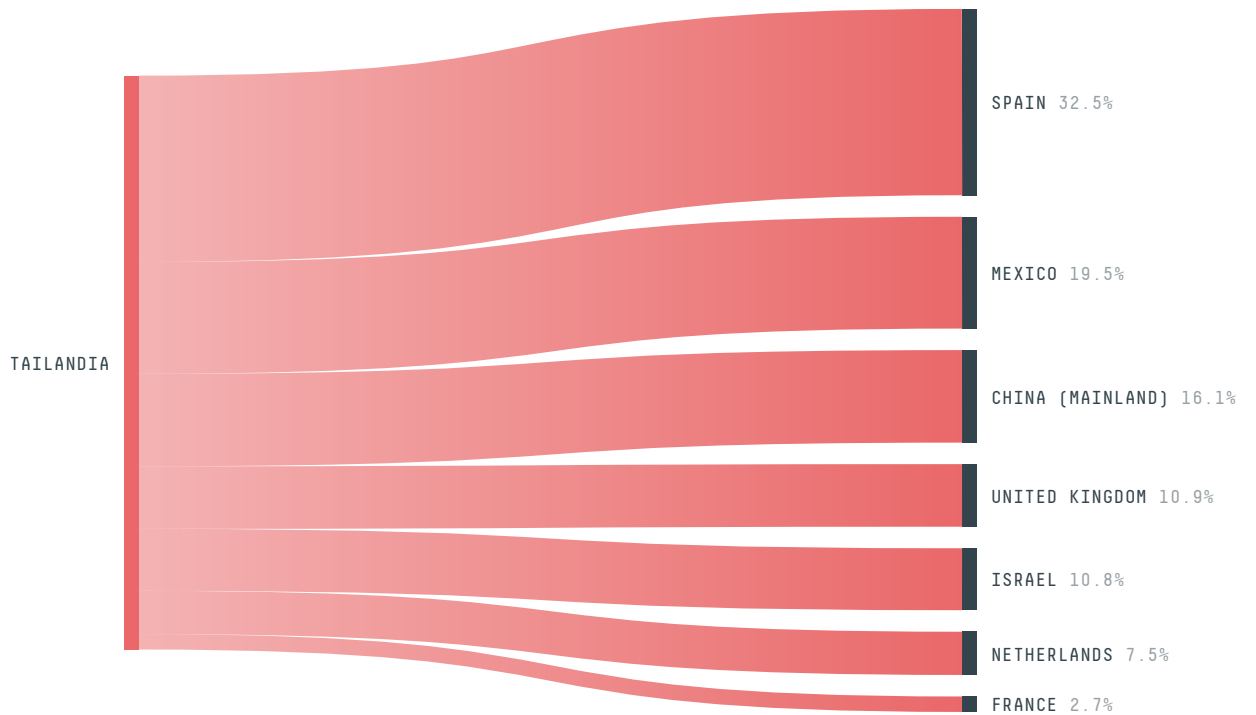

TOP IMPORTING COUNTRIES OF SOY FROM TAILANDIA IN 2017