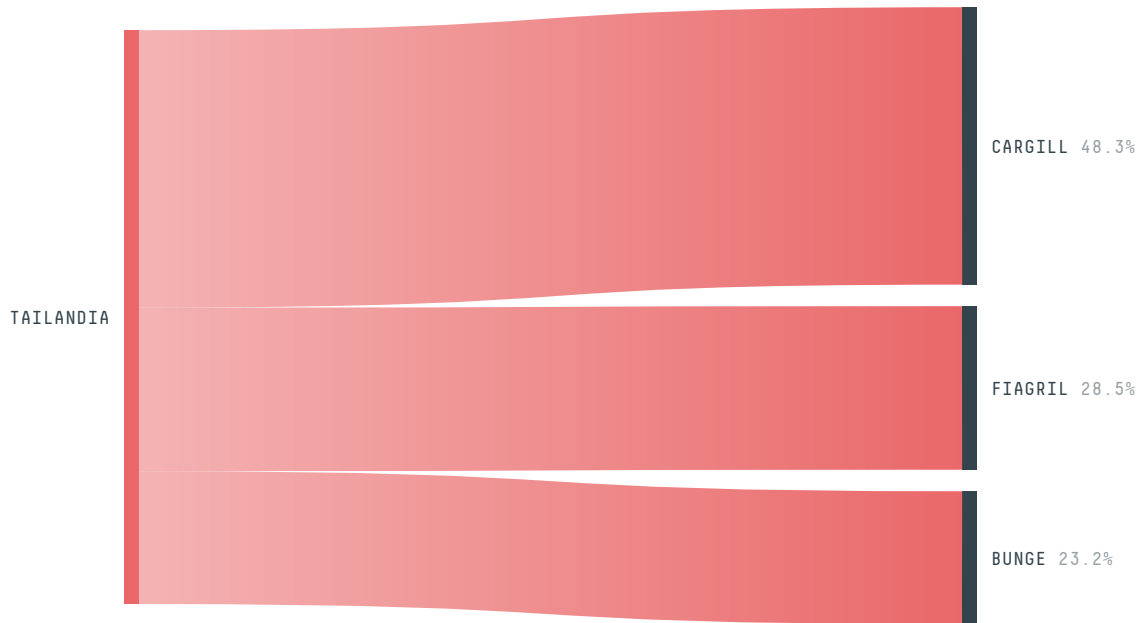

TOP TRADERS OF SOY IN TAILANDIA IN 2017