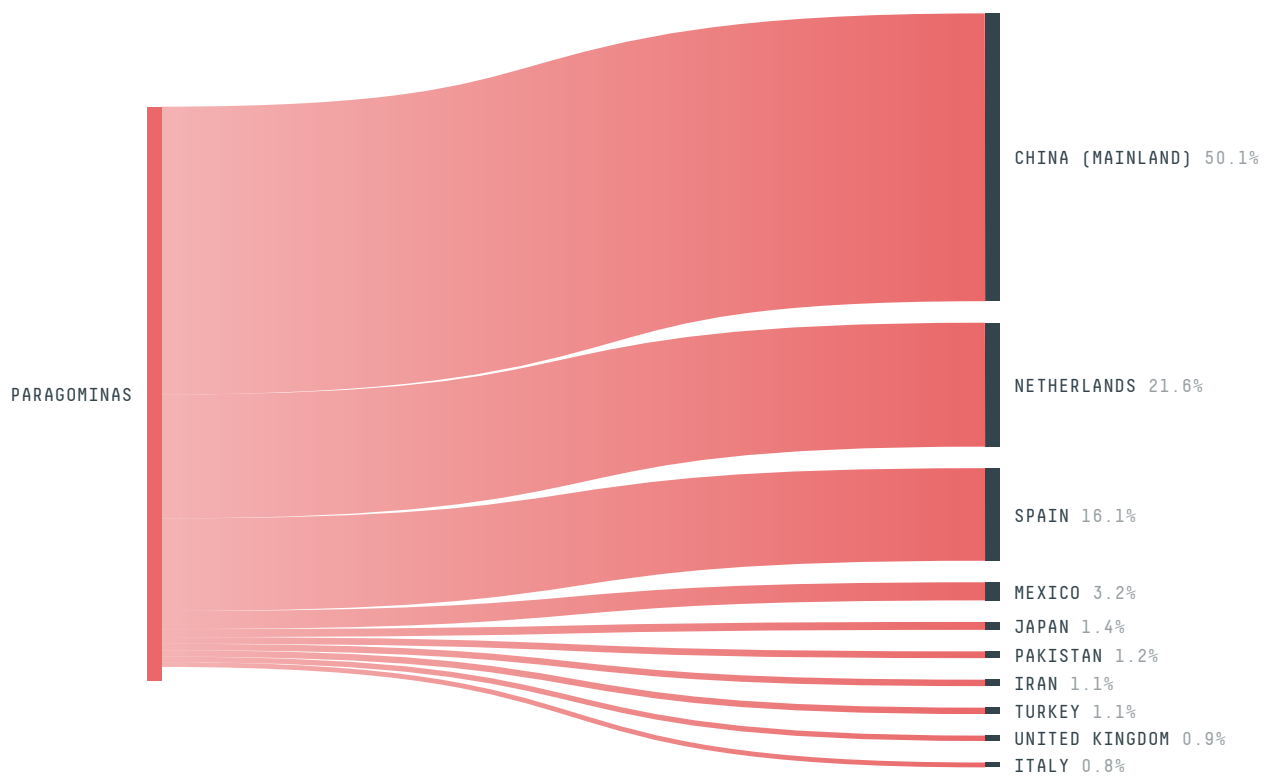

TOP IMPORTING COUNTRIES OF SOY FROM PARAGOMINAS IN 2017