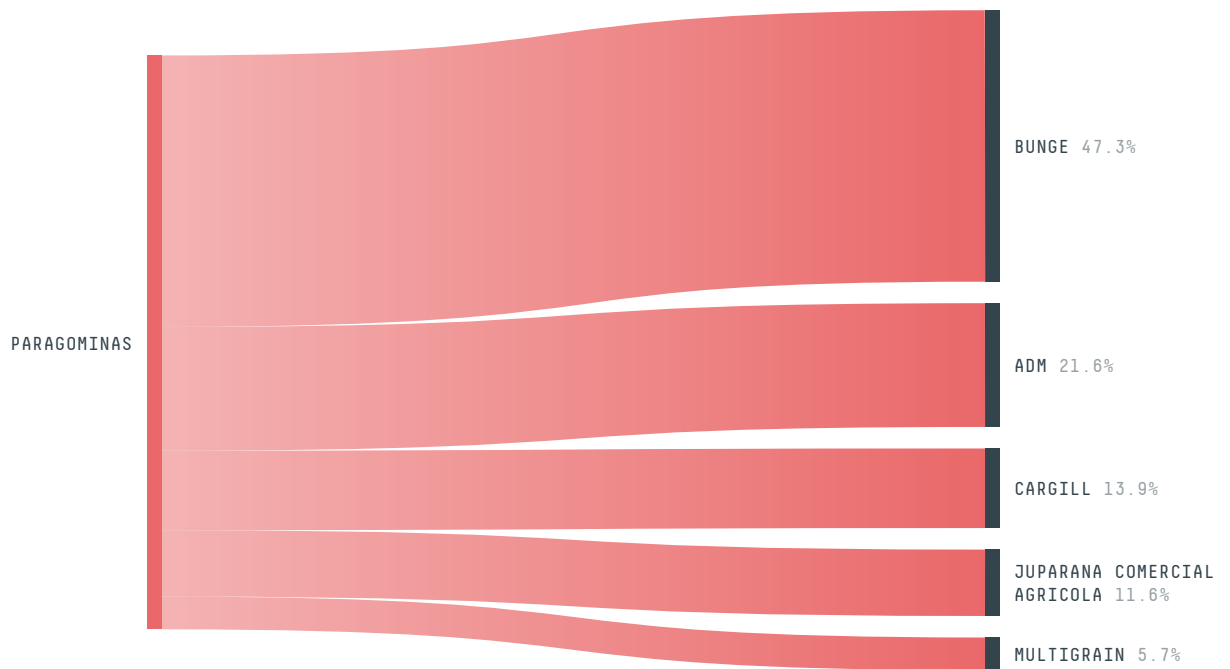

TOP TRADERS OF SOY IN PARAGOMINAS IN 2017