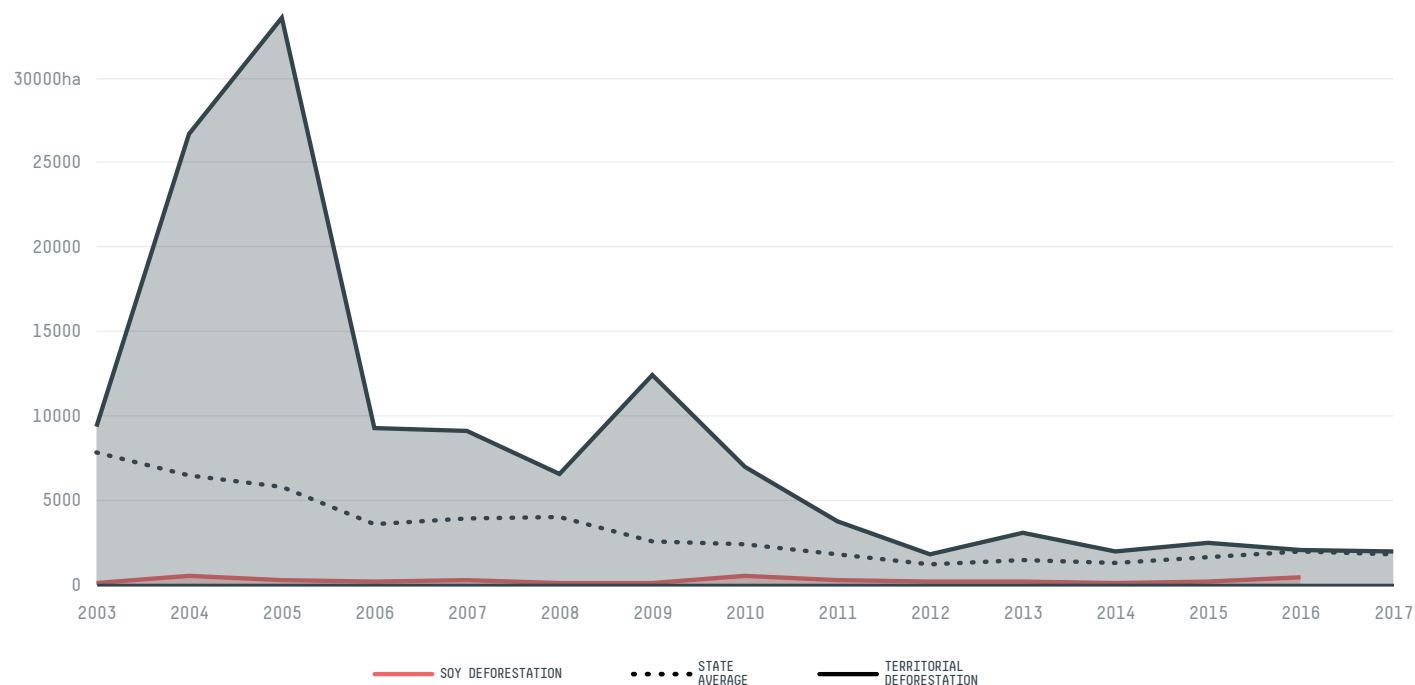

SOCIO-ECONOMIC INDICATORS	SCORE	STATE RANKING
Human Development Index	0.645 /1	16
GDP per capita	- USD/capita	-
GDP from agriculture	- %	-
Smallholder dominance	11 %	-
Reported cases of forced labour	-	-
Reported cases of land conflicts	-	-
Population	103,775	14

TERRITORIAL GOVERNANCE	SCORE	STATE RANKING
Legal Reserve deficit	28,237.5 ha	11
Legal Reserve deficit as a % of private land	1.7 %	-
Protected vegetation in private land	1,135,029.6 ha	-
Unprotected vegetation in private land	106,952.4 ha	3

ACTOR COMMITMENTS	SCORE	STATE RANKING
Soy traded under zero deforestation commitment	82.7 %	8
Round Table on Responsible Soy	0 t	1

DEFORESTATION TRAJECTORY OF PARAGOMINAS