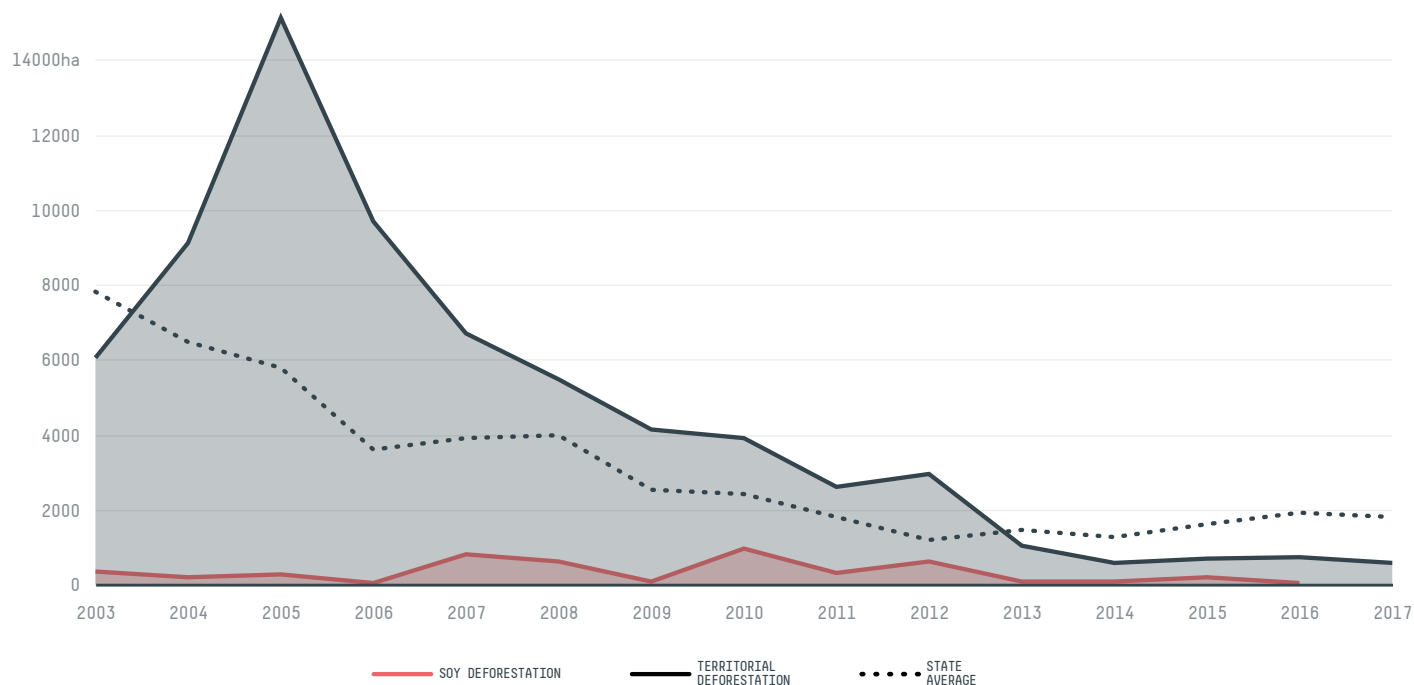

SOCIO-ECONOMIC INDICATORS	SCORE	STATE RANKING
Human Development Index	0.615 /1	29
GDP per capita	- USD/capita	-
GDP from agriculture	- %	-
Smallholder dominance	25 %	-
Reported cases of forced labour	-	-
Reported cases of land conflicts	-	-
Population	54,602	34

TERRITORIAL GOVERNANCE	SCORE	STATE RANKING
Legal Reserve deficit	19,130.1 ha	16
Legal Reserve deficit as a % of private land	4.1 %	-
Protected vegetation in private land	274,427 ha	-
Unprotected vegetation in private land	19,170 ha	48

ACTOR COMMITMENTS	SCORE	STATE RANKING
Soy traded under zero deforestation commitment	89.7 %	8
Round Table on Responsible Soy	0 t	1

DEFORESTATION TRAJECTORY OF DOM ELISEU