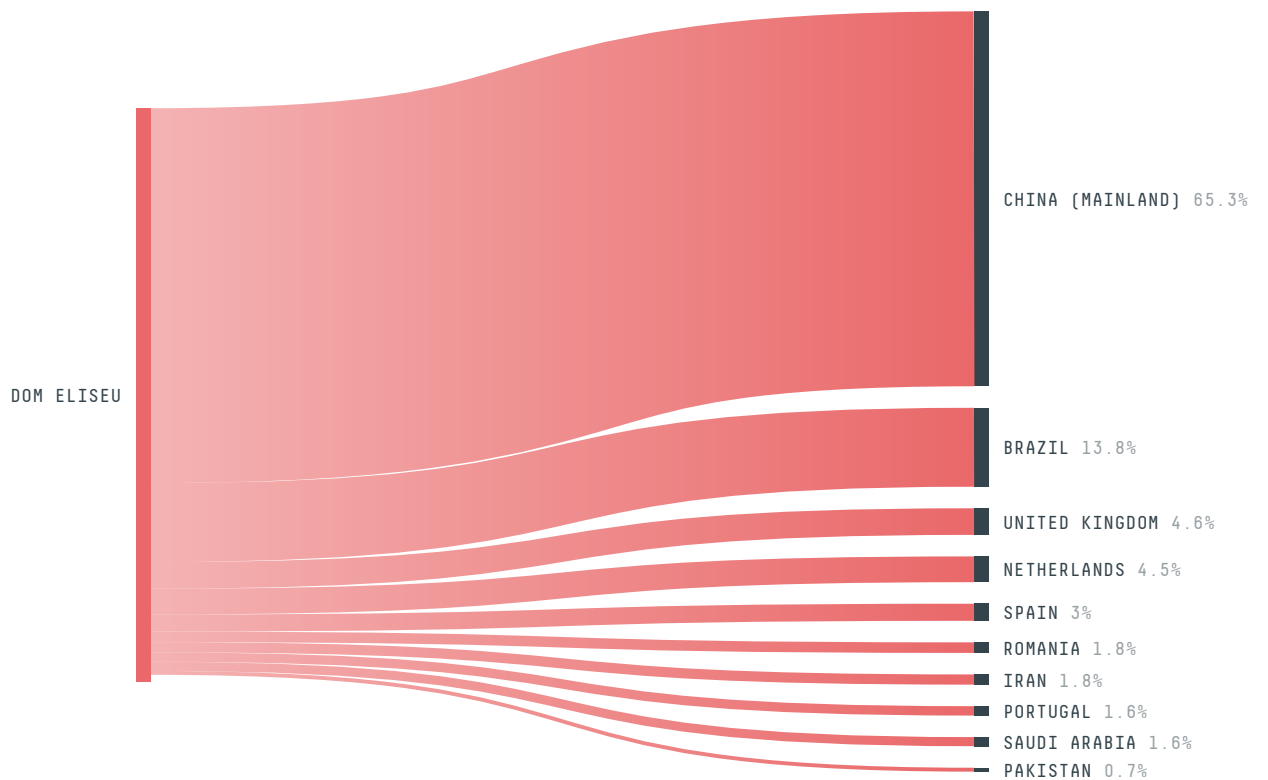

TOP IMPORTING COUNTRIES OF SOY FROM DOM ELISEU IN 2017