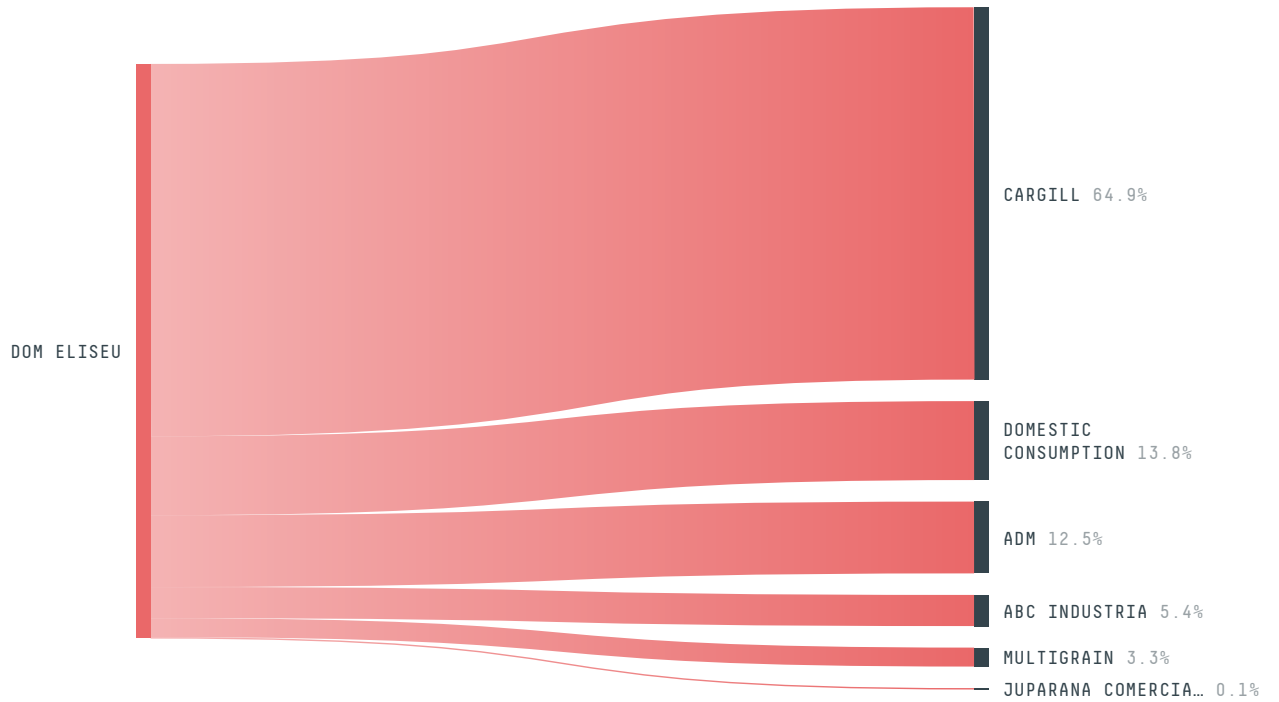

TOP TRADERS OF SOY IN DOM ELISEU IN 2017