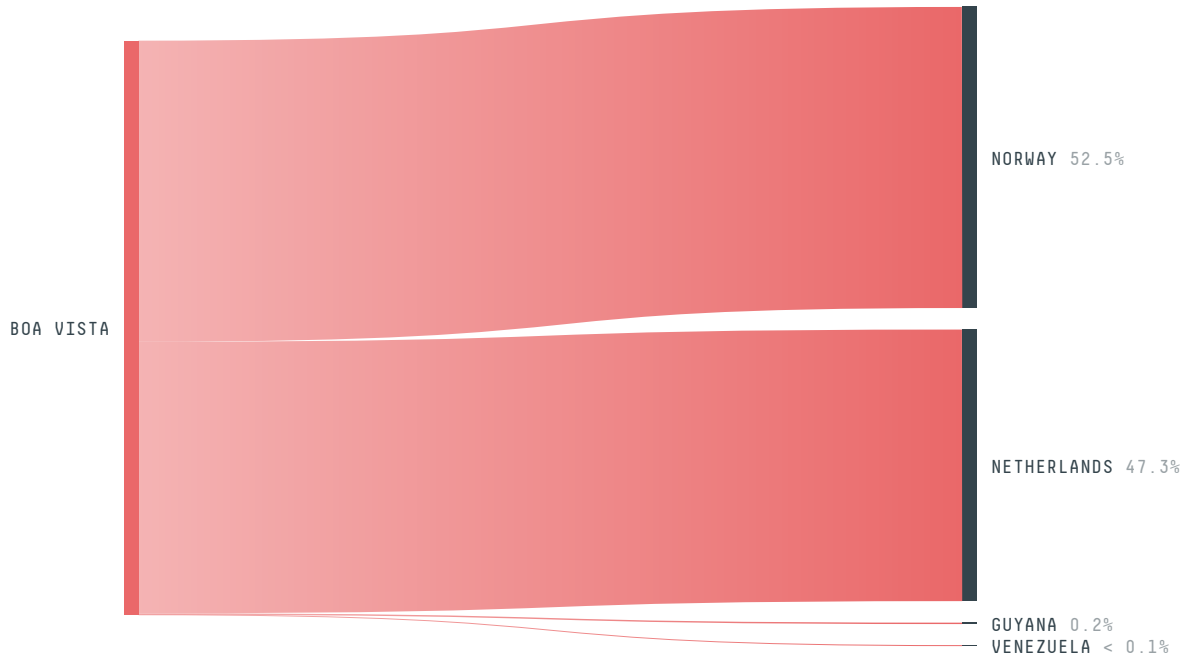

TOP IMPORTING COUNTRIES OF SOY FROM BOA VISTA IN 2017