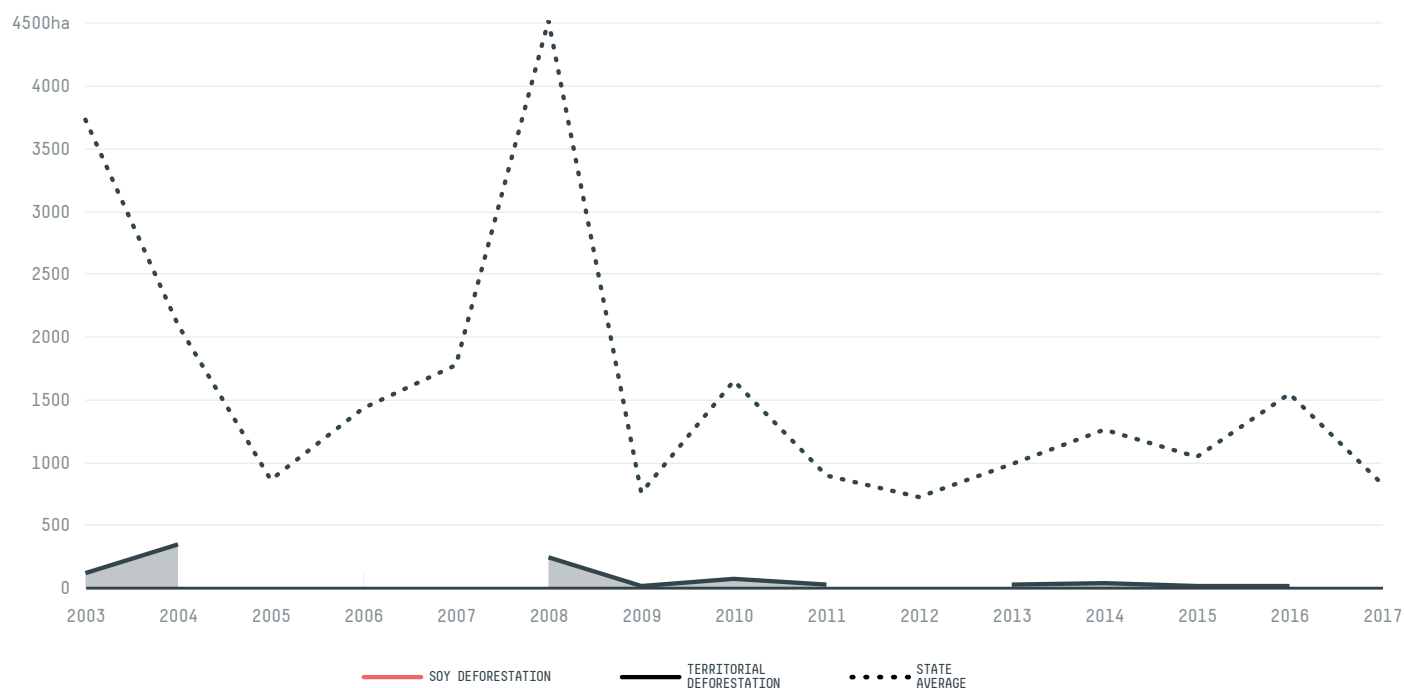

SOCIO-ECONOMIC INDICATORS	SCORE	STATE RANKING
Human Development Index	0.752 /1	1
GDP per capita	- USD/capita	-
GDP from agriculture	- %	-
Smallholder dominance	23 %	-
Reported cases of forced labour	-	-
Reported cases of land conflicts	-	-
Population	308,996	1

TERRITORIAL GOVERNANCE	SCORE	STATE RANKING
Legal Reserve deficit	0 ha	9
Legal Reserve deficit as a % of private land	0 %	-
Protected vegetation in private land	91,450.5 ha	-
Unprotected vegetation in private land	146,511.3 ha	3

ACTOR COMMITMENTS	SCORE	STATE RANKING
Soy traded under zero deforestation commitment	99.8 %	1
Round Table on Responsible Soy	0 t	1

DEFORESTATION TRAJECTORY OF BOA VISTA